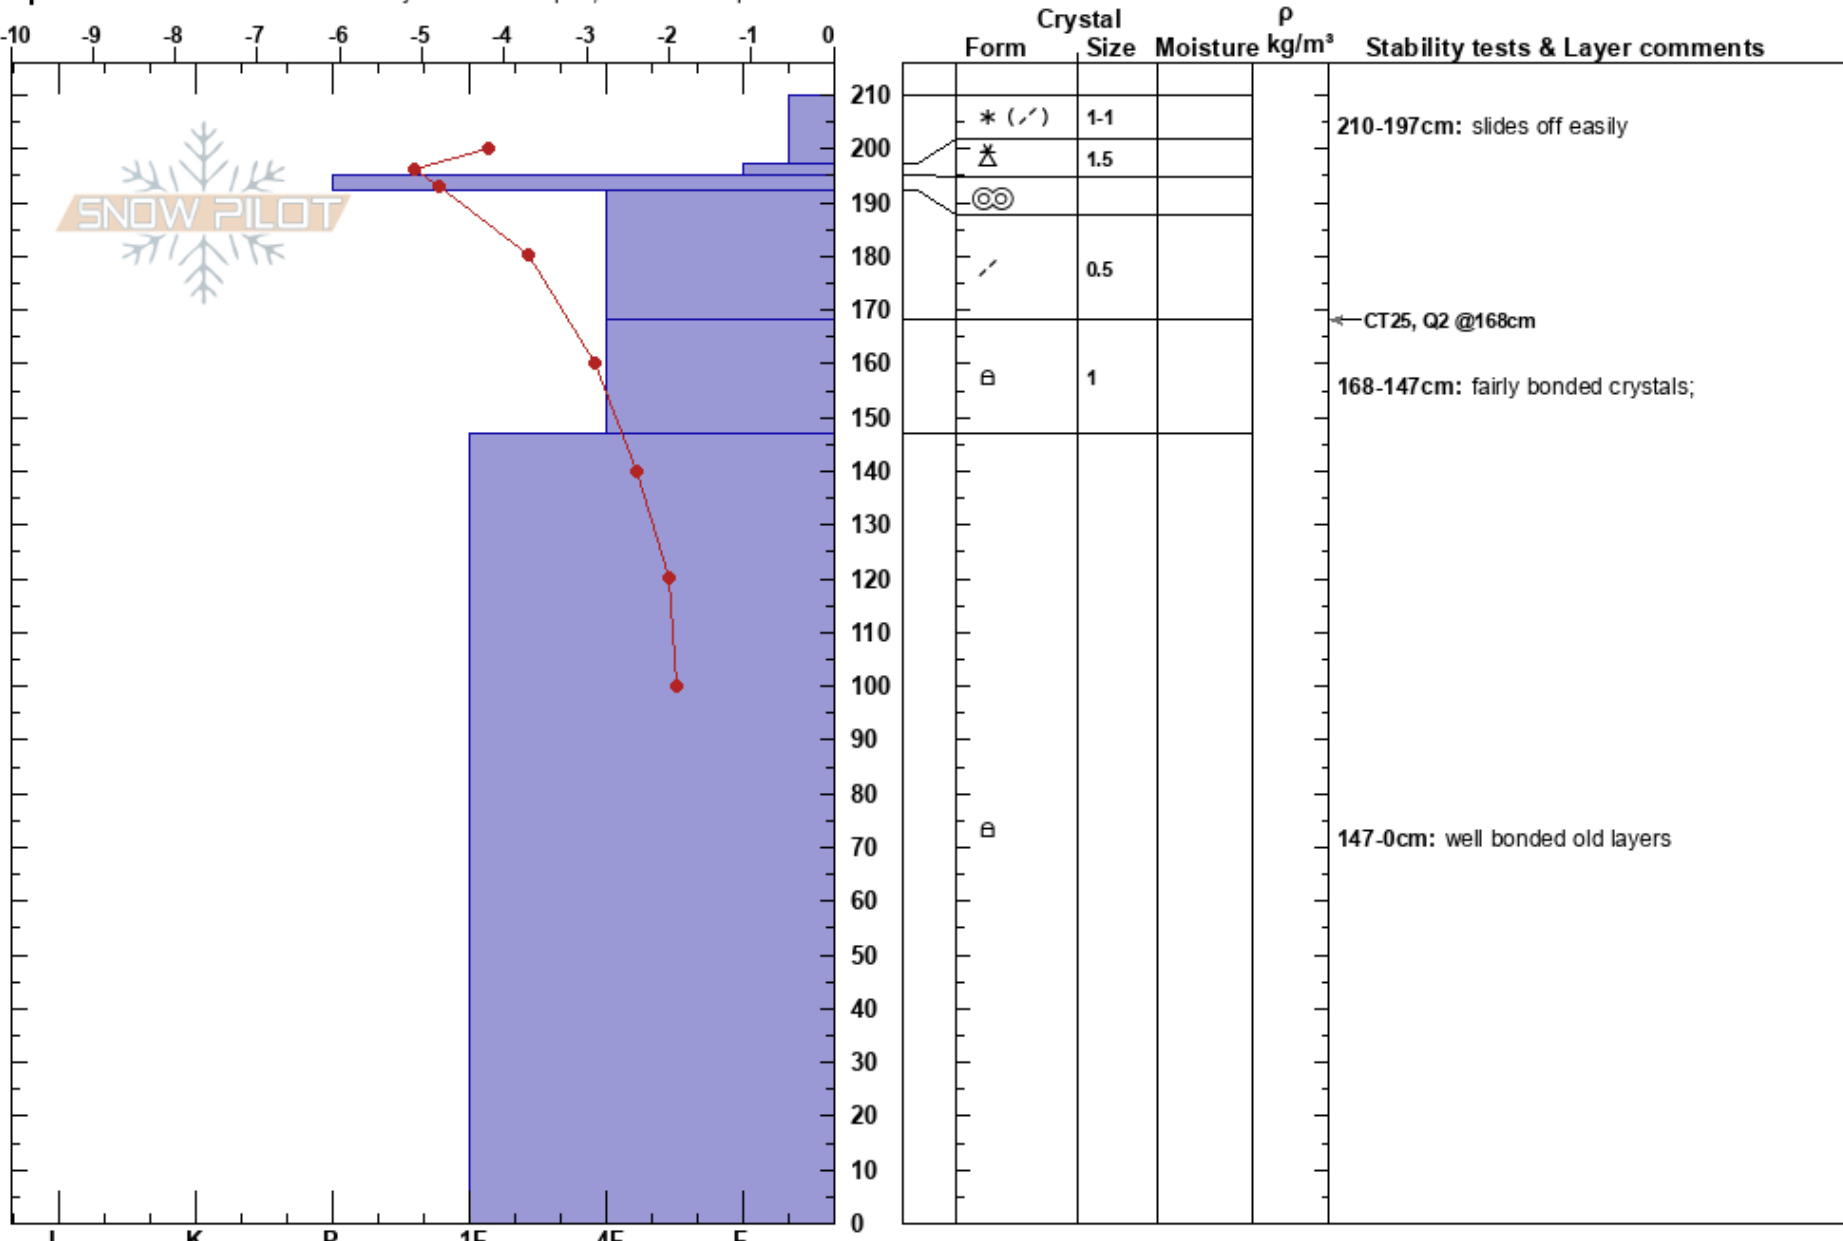

Todorka North - at bas
 Pirin
 Bulgaria
 Elevation: 2502 m
 Aspect: N
 Specifics: Recent avalanche activity on similar slopes; We skied slope

Momchil Panayotov
 25/02/2022 - 11:00
 Co-ord: 41.75465N, 23.43506E
 Slope Angle: 35°
 Wind Loading: no

Stability:
 Air Temperature: -1.2°C
 Sky Cover: CLR
 Precipitation: NO
 Wind: NW Light Breeze

HS: 210
 PF: 10
 PS: 10
 Layer Notes:
 210-197cm: slides off easily
 197-195cm: Problematic layer
 168-147cm: fairly bonded crystals;
 147-0cm: well bonded old layers

Notes: At the base of the Venue of Bansko Freeride Qualifier 2022; The top 10-15 cm are powder snow on top of solid melt-freeze crust (3-4 cm). The top layers slide off very easily, but the depth is small; In some locations close to ridges soft wind-loaded snow, producing small avalanches; The top parts of the slope - less snow, blown away;

In the next 3 days - storm cycle with total of 100 cm of powder snow; Some natural avalanches (soft snow), no slabs;