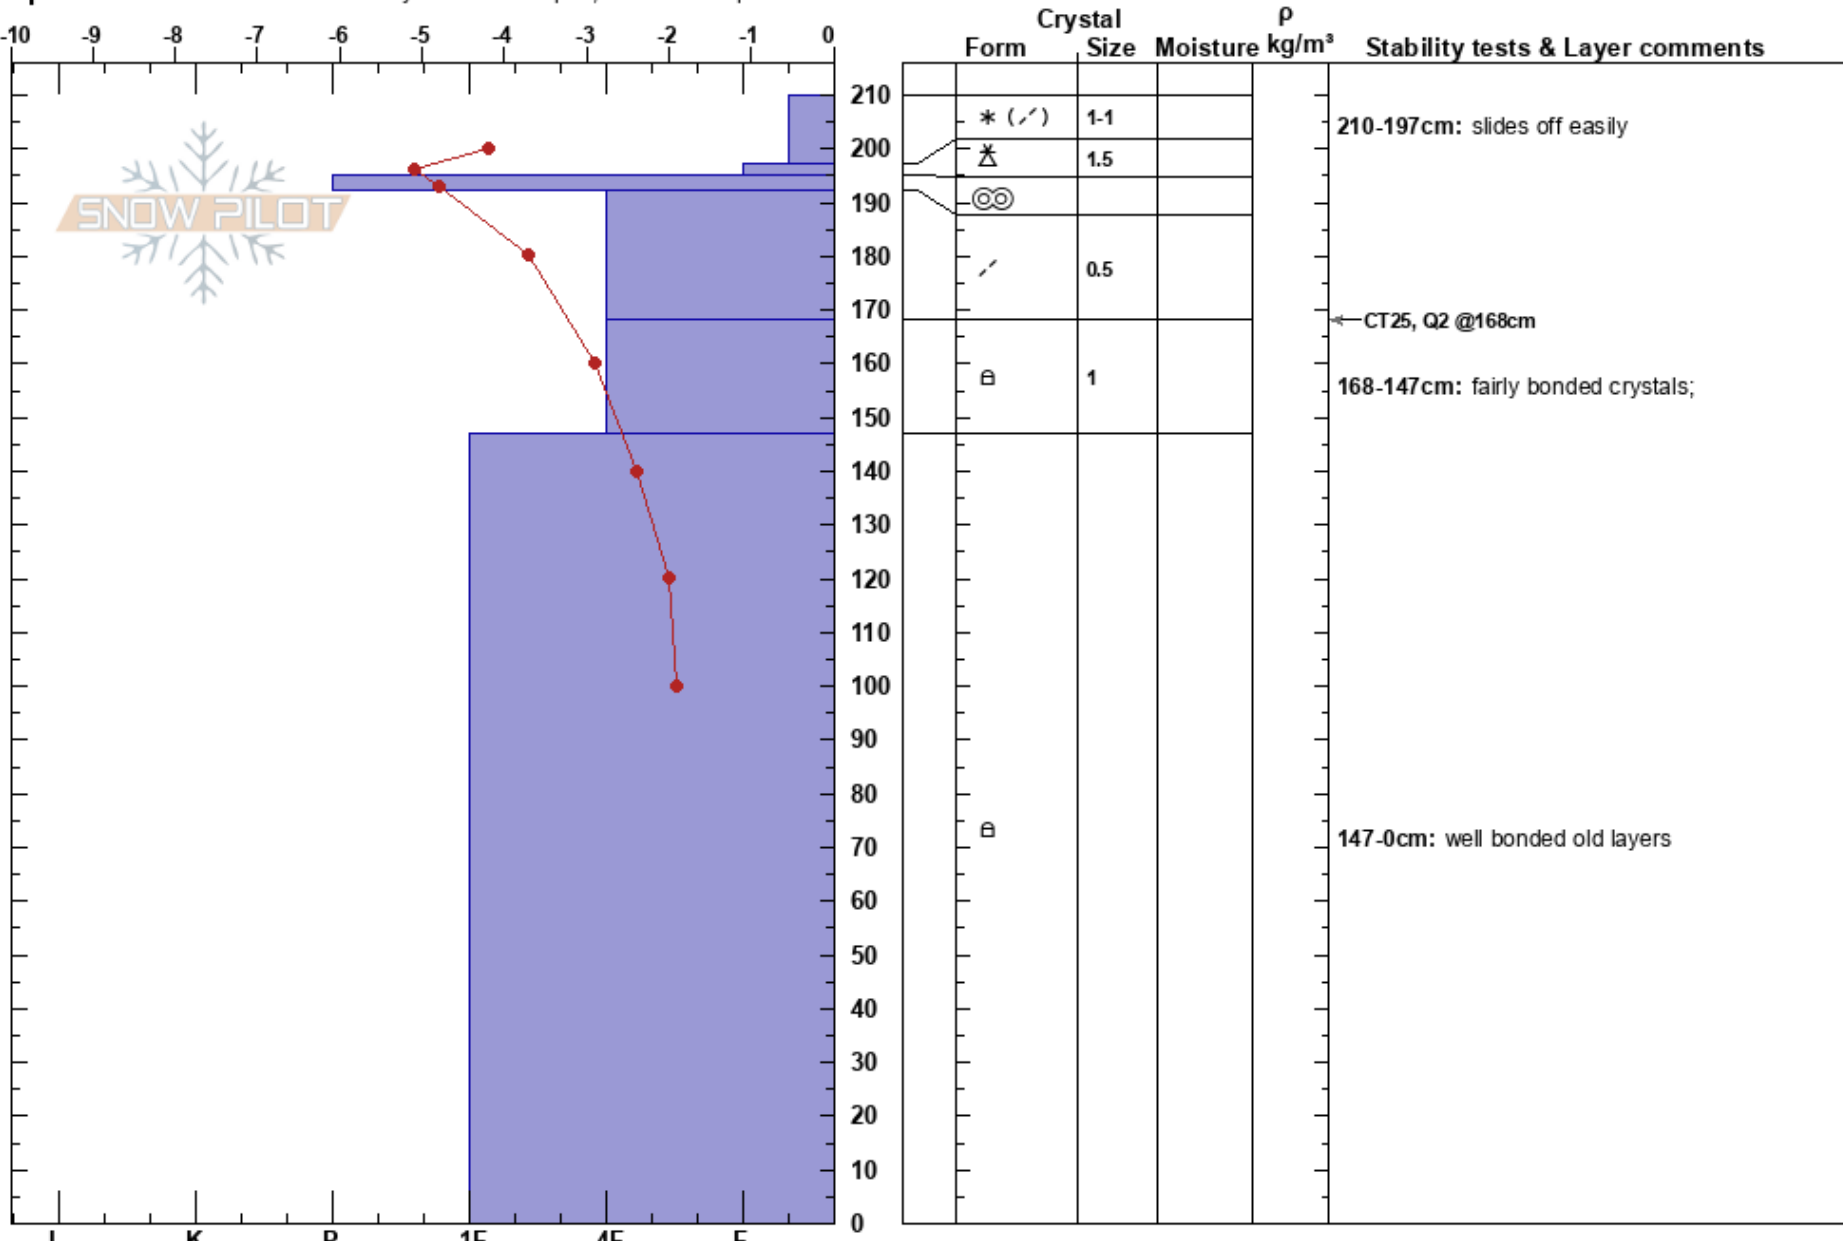

Todorka North - at bas
 Pirin
 Bulgaria
Elevation: 2502 m
Aspect: N
Specifics: Recent avalanche activity on similar slopes; We skied slope

Momchil Panayotov
 25/02/2022 - 11:00
Co-ord: 41.75465N, 23.43506E
Slope Angle: 35°
Wind Loading: no

Stability:
Air Temperature: -1.2°C
Sky Cover: CLR
Precipitation: NO
Wind: NW Light Breeze

HS: 210
PF: 10
PS: 10
Layer Notes:
 210-197cm: slides off easily
 197-195cm: Problematic layer
 168-147cm: fairly bonded crystals;
 147-0cm: well bonded old layers

Notes: At the base of the Venue of Bansko Freeride Qualifier 2022; The top 10-15 cm are powder snow on top of solid melt-freeze crust (3-4 cm). The top layers slide off very easily, but the depth is small; In some locations close to ridges soft wind-loaded snow, producing small avalanches; The top parts of the slope - less snow, blown away;

In the next 3 days - storm cycle with total of 100 cm of powder snow; Some natural avalanches (soft snow), no slabs;