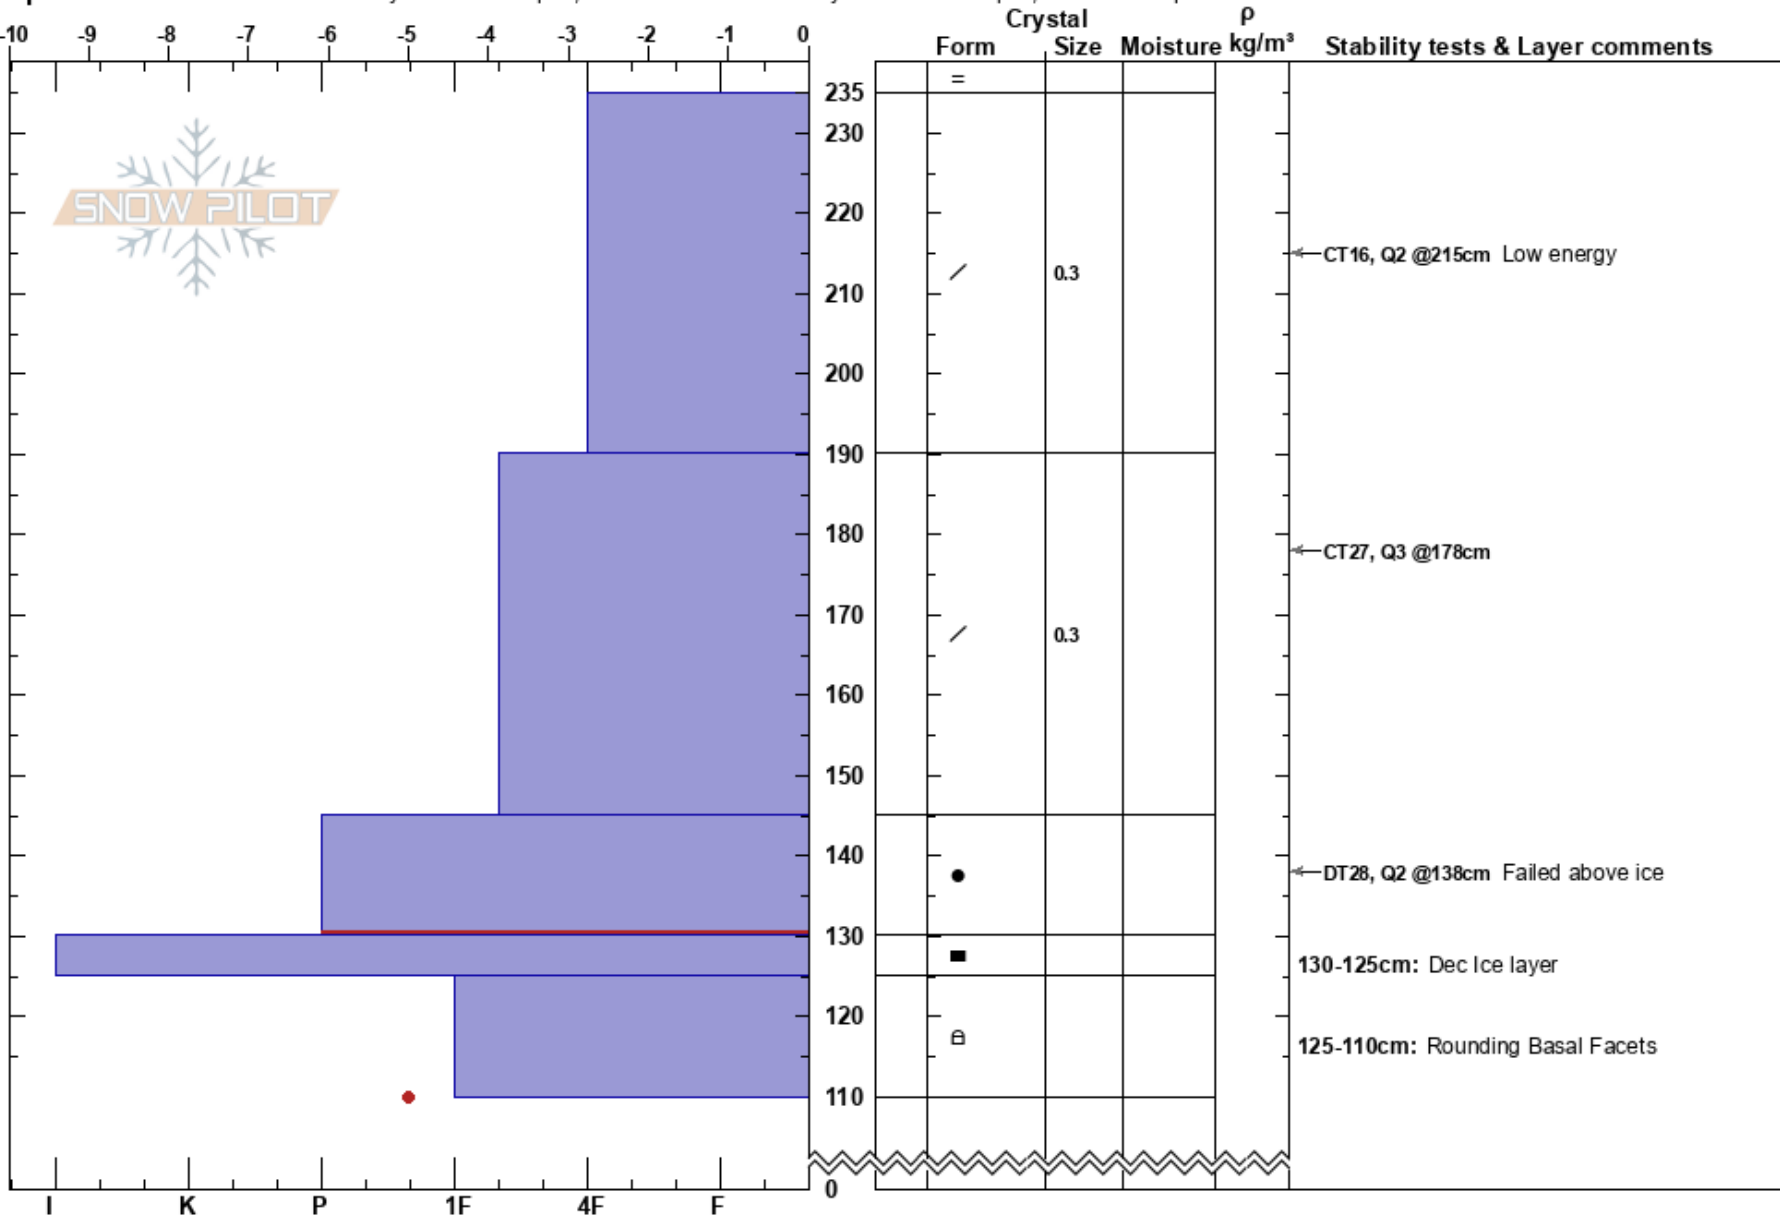

Frostbite Ridge N
 Hatcher Pass
 AK
 Elevation: 2960 ft
 Aspect: N

Michael Kerst
 02/27/2022 - 11:00am
 Co-ord: 61.74421N, -149.26781W
 Slope Angle: 29°
 Wind Loading: previous

Stability:
 Air Temperature: -5°C
 Sky Cover: FEW
 Precipitation: NO
 Wind: S Calm

HS:235
 PF: 30
 145-130cm: Problematic layer
 130-125cm: Dec Ice layer
 125-110cm: Rounding Basal Facets

Specifics: Recent avalanche activity on similar slopes; Recent avalanche activity on different slopes; We skied slope

Notes: The snowpack was surprisingly deep, only tested down to 110cm to include the Dec ice and Nov basal facets.