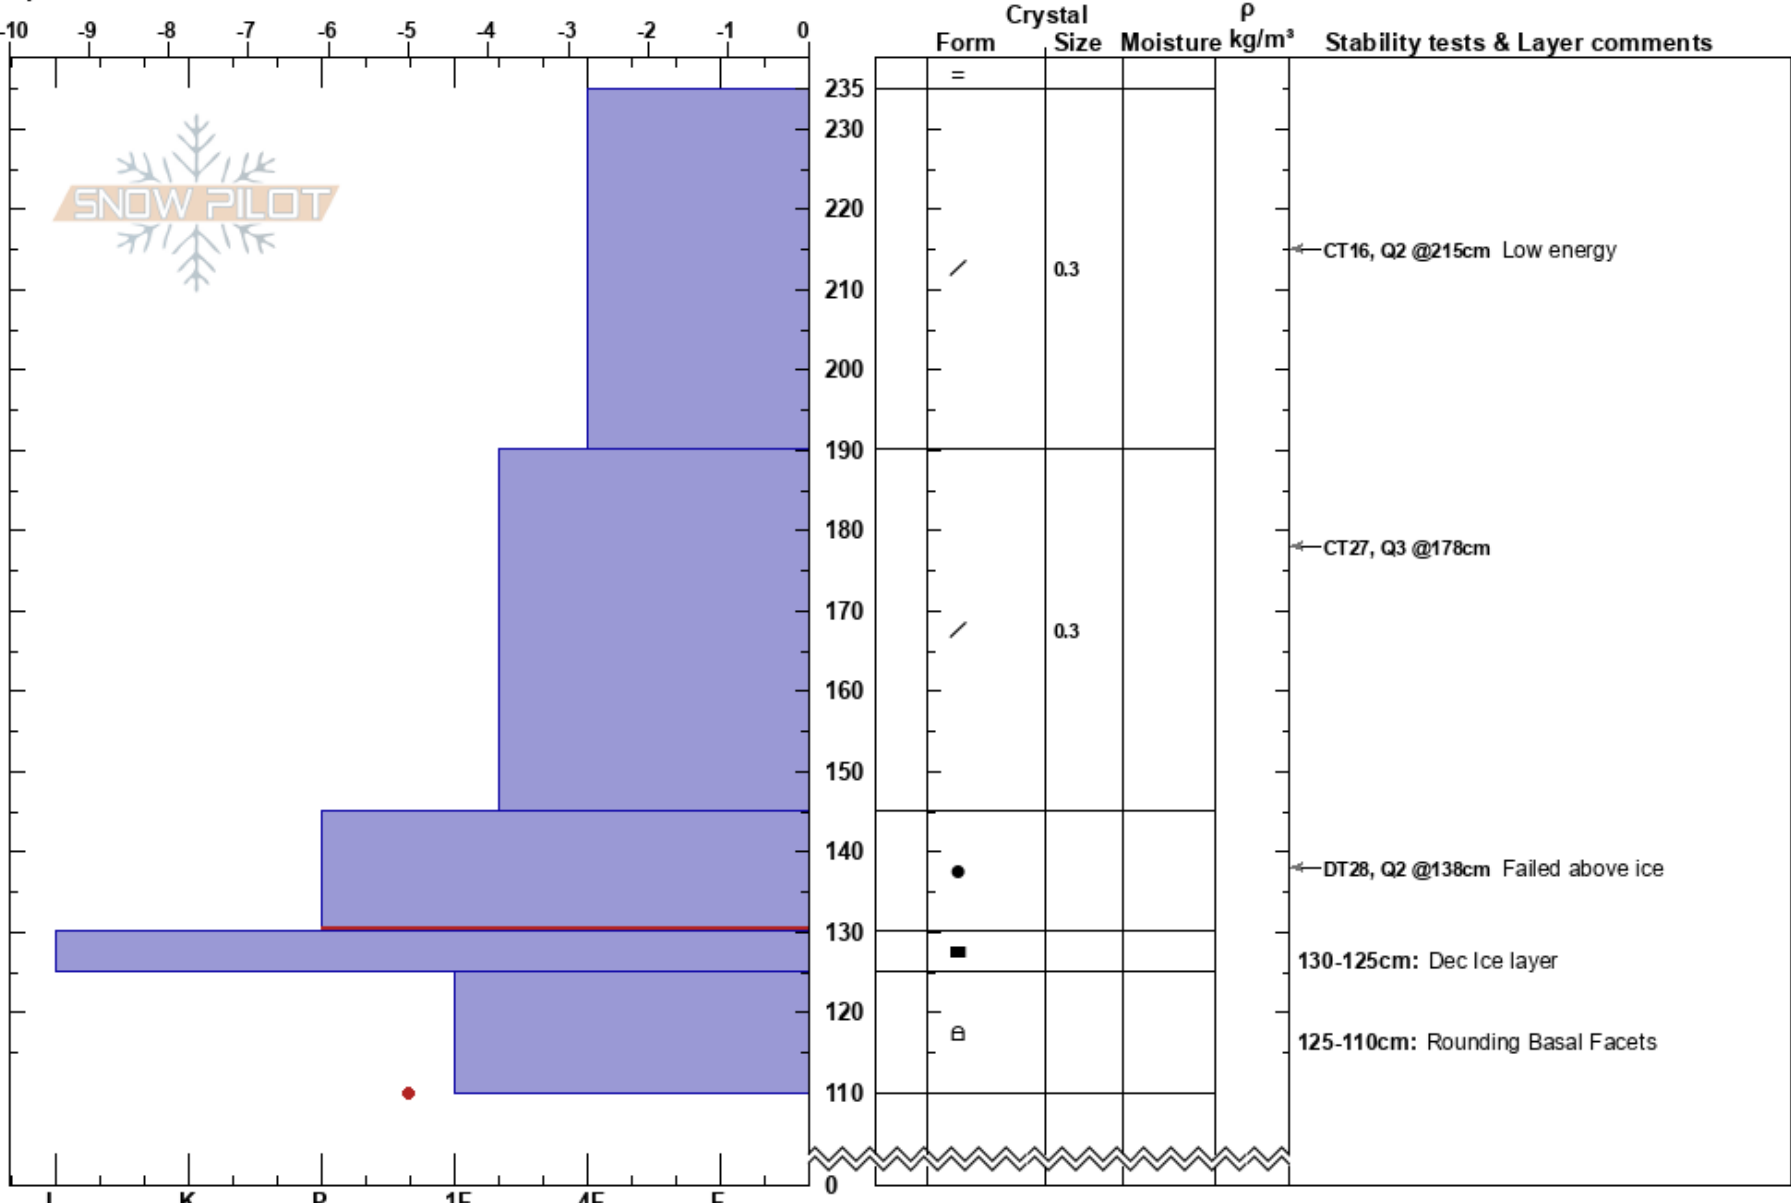

Frostbite Ridge N
 Hatcher Pass
 AK
 Elevation: 2960 ft
 Aspect: N

Michael Kerst
 02/27/2022 - 11:00am
 Co-ord: 61.74421N, -149.26781W
 Slope Angle: 29°
 Wind Loading: previous

Stability:
 Air Temperature: -5°C
 Sky Cover: FEW
 Precipitation: NO
 Wind: S Calm

HS:235
 PF: 30
 145-130cm: Problematic layer
 130-125cm: Dec Ice layer
 125-110cm: Rounding Basal Facets

Specifics: Recent avalanche activity on similar slopes; Recent avalanche activity on different slopes; We skied slope

Notes: The snowpack was surprisingly deep, only tested down to 110cm to include the Dec ice and Nov basal facets.