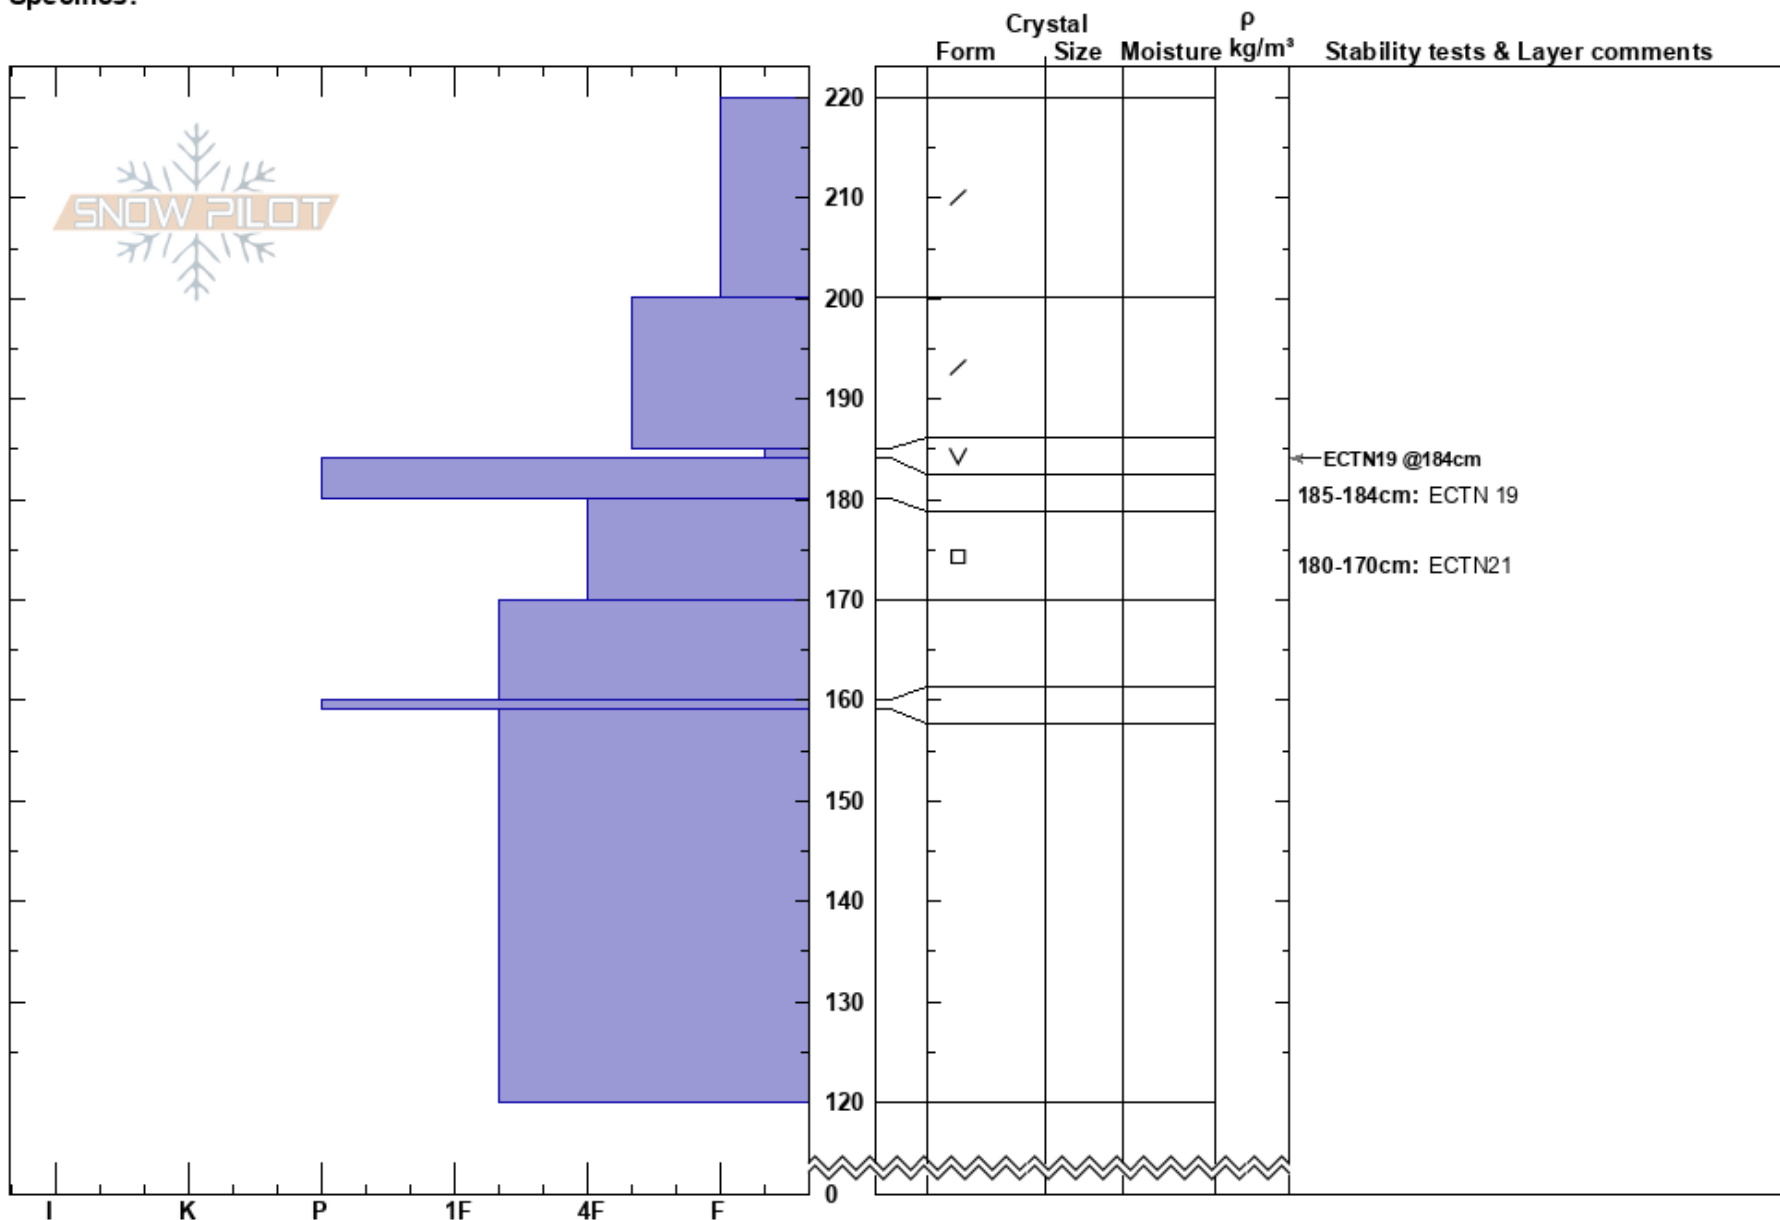

Box Elder
 Wasatch Range
 UT
 Elevation: 9557 ft
 Aspect: NE
 Specifics:

Spencer Donovan
 02/28/2022 - 2:00pm
 Co-ord: 40.49153N, -111.68803W
 Slope Angle: 24°
 Wind Loading:

Stability:
 Air Temperature:
 Sky Cover:
 Precipitation: NO
 Wind:

HS:220
 PF: 40 185-184cm: ECTN 19
 PS: 25 185-184cm: Problematic layer
 180-170cm: ECTN21

Notes: