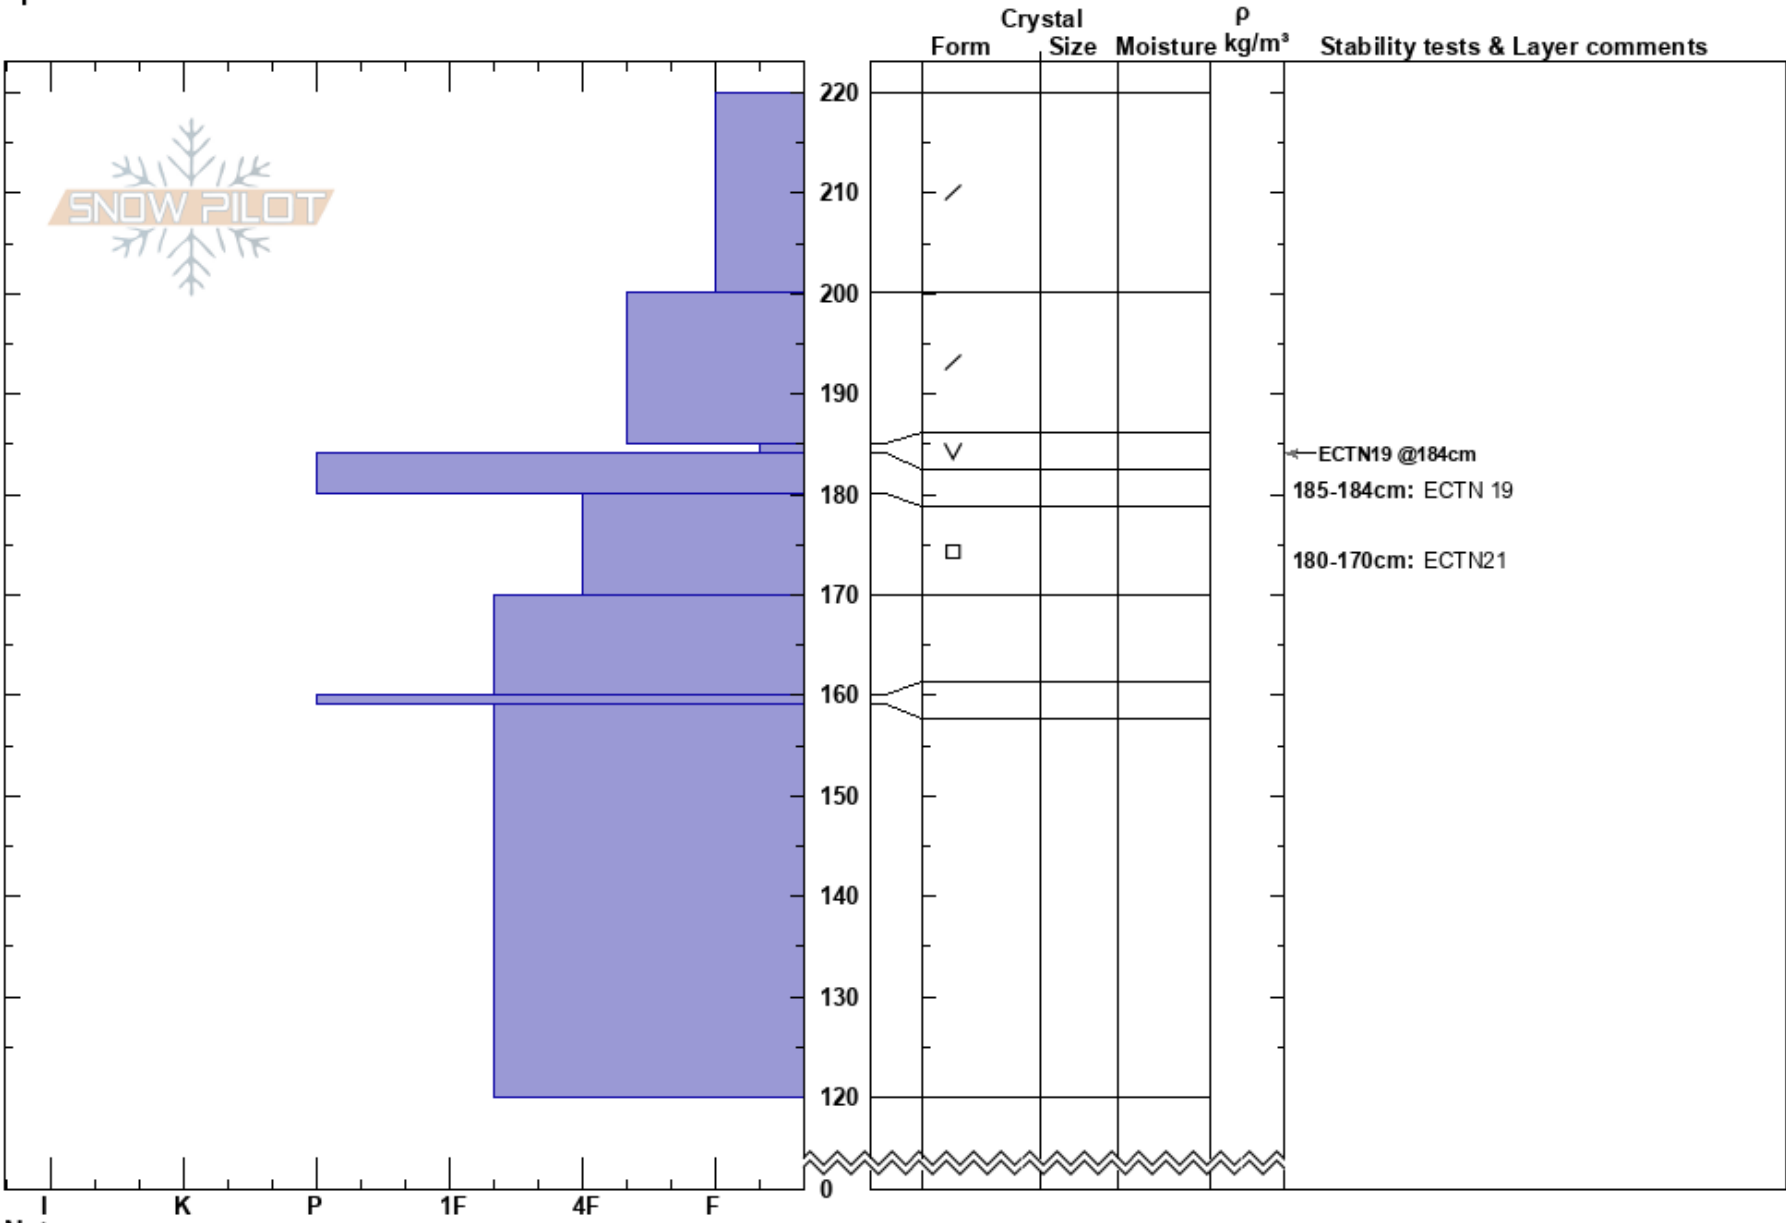

Box Elder
 Wasatch Range
 UT
 Elevation: 9557 ft
 Aspect: NE
 Specifics:

Spencer Donovan
 02/28/2022 - 2:00pm
 Co-ord: 40.49153N, -111.68803W
 Slope Angle: 24°
 Wind Loading:

Stability: **NO**
 Air Temperature:
 Sky Cover:
 Precipitation: NO
 Wind:

HS:220
 PF: 40 185-184cm: ECTN 19
 PS: 25 185-184cm: Problematic layer
 180-170cm: ECTN21

Notes: