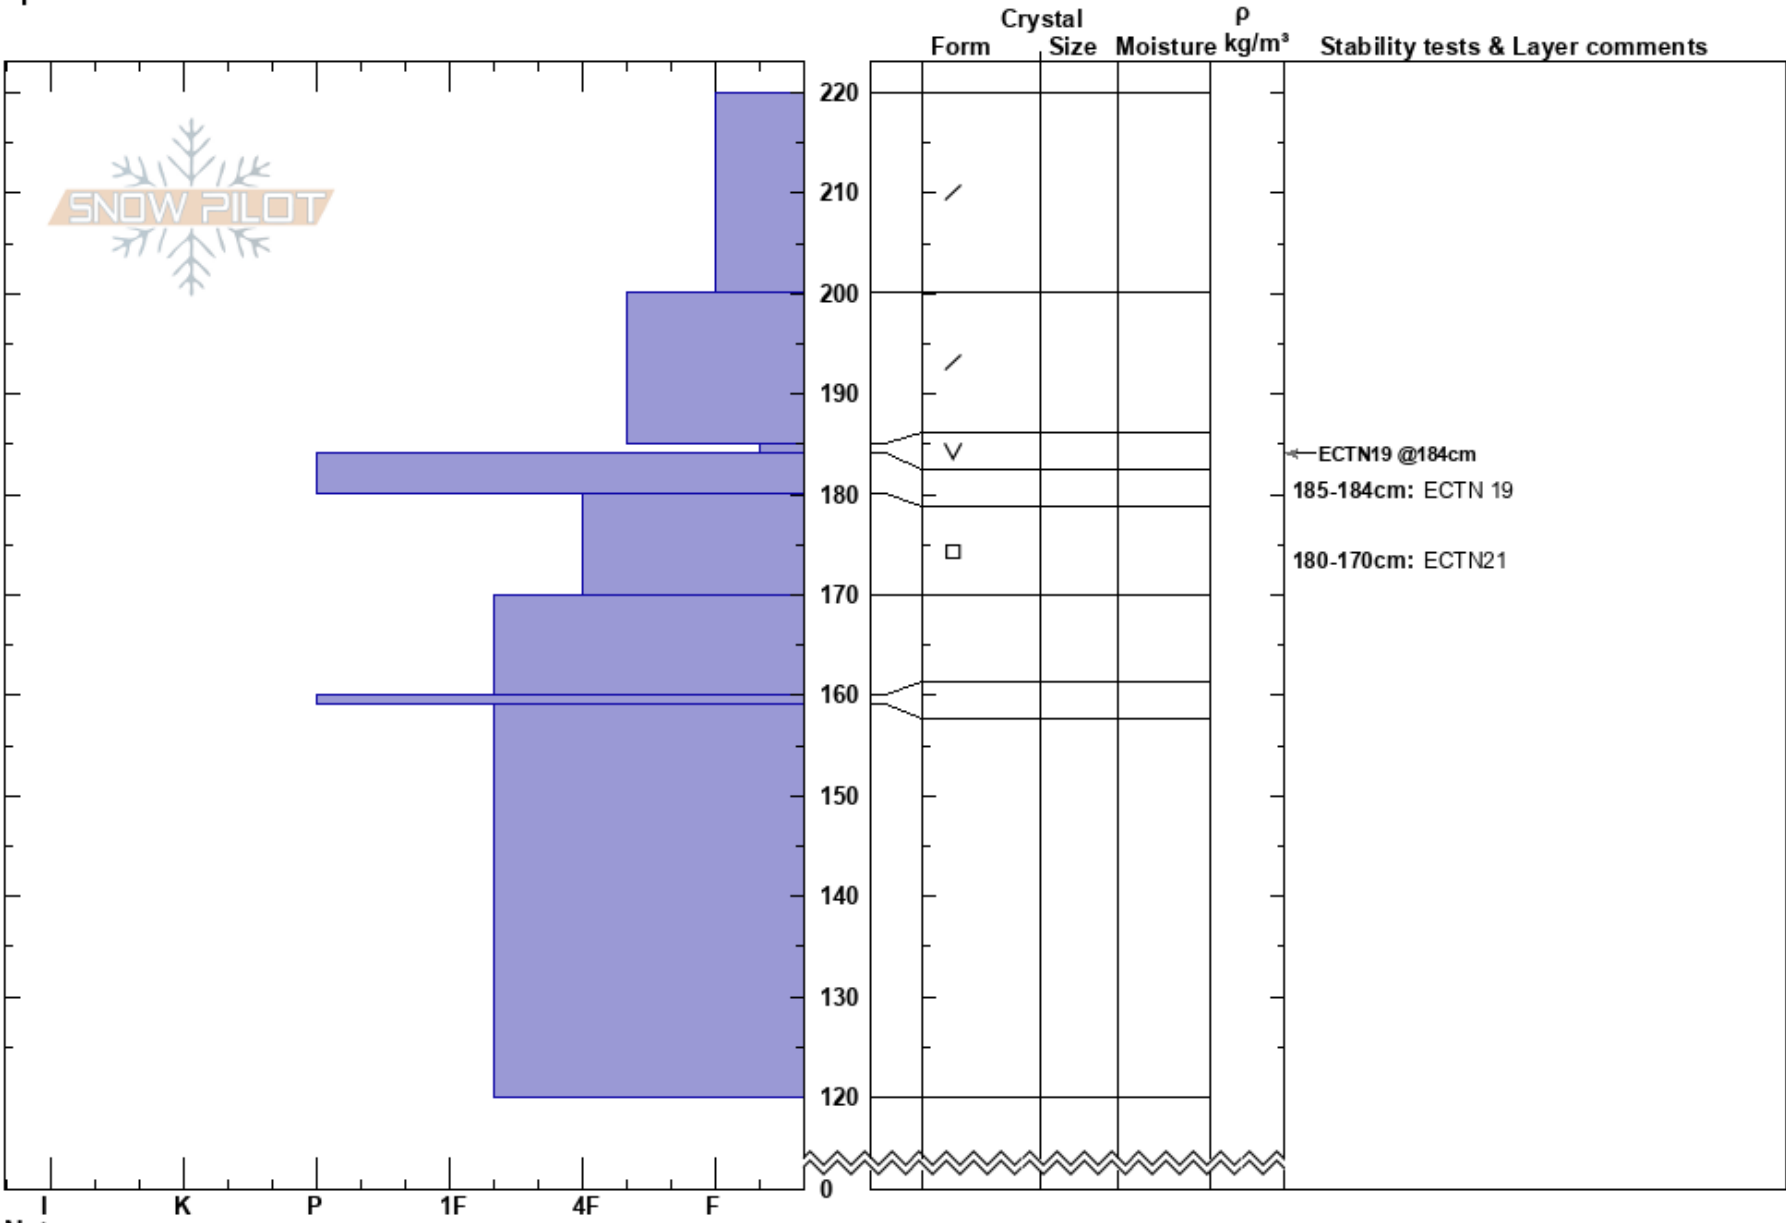

Box Elder
 Wasatch Range
 UT
 Elevation: 9557 ft
 Aspect: NE
 Specifics:

Spencer Donovan
 02/28/2022 - 2:00pm
 Co-ord: 40.49153N, -111.68803W
 Slope Angle: 24°
 Wind Loading:

Stability:
 Air Temperature:
 Sky Cover:
 Precipitation: NO
 Wind:

HS:220
 PF: 40 185-184cm: ECTN 19
 PS: 25 185-184cm: Problematic layer
 180-170cm: ECTN21

Notes: