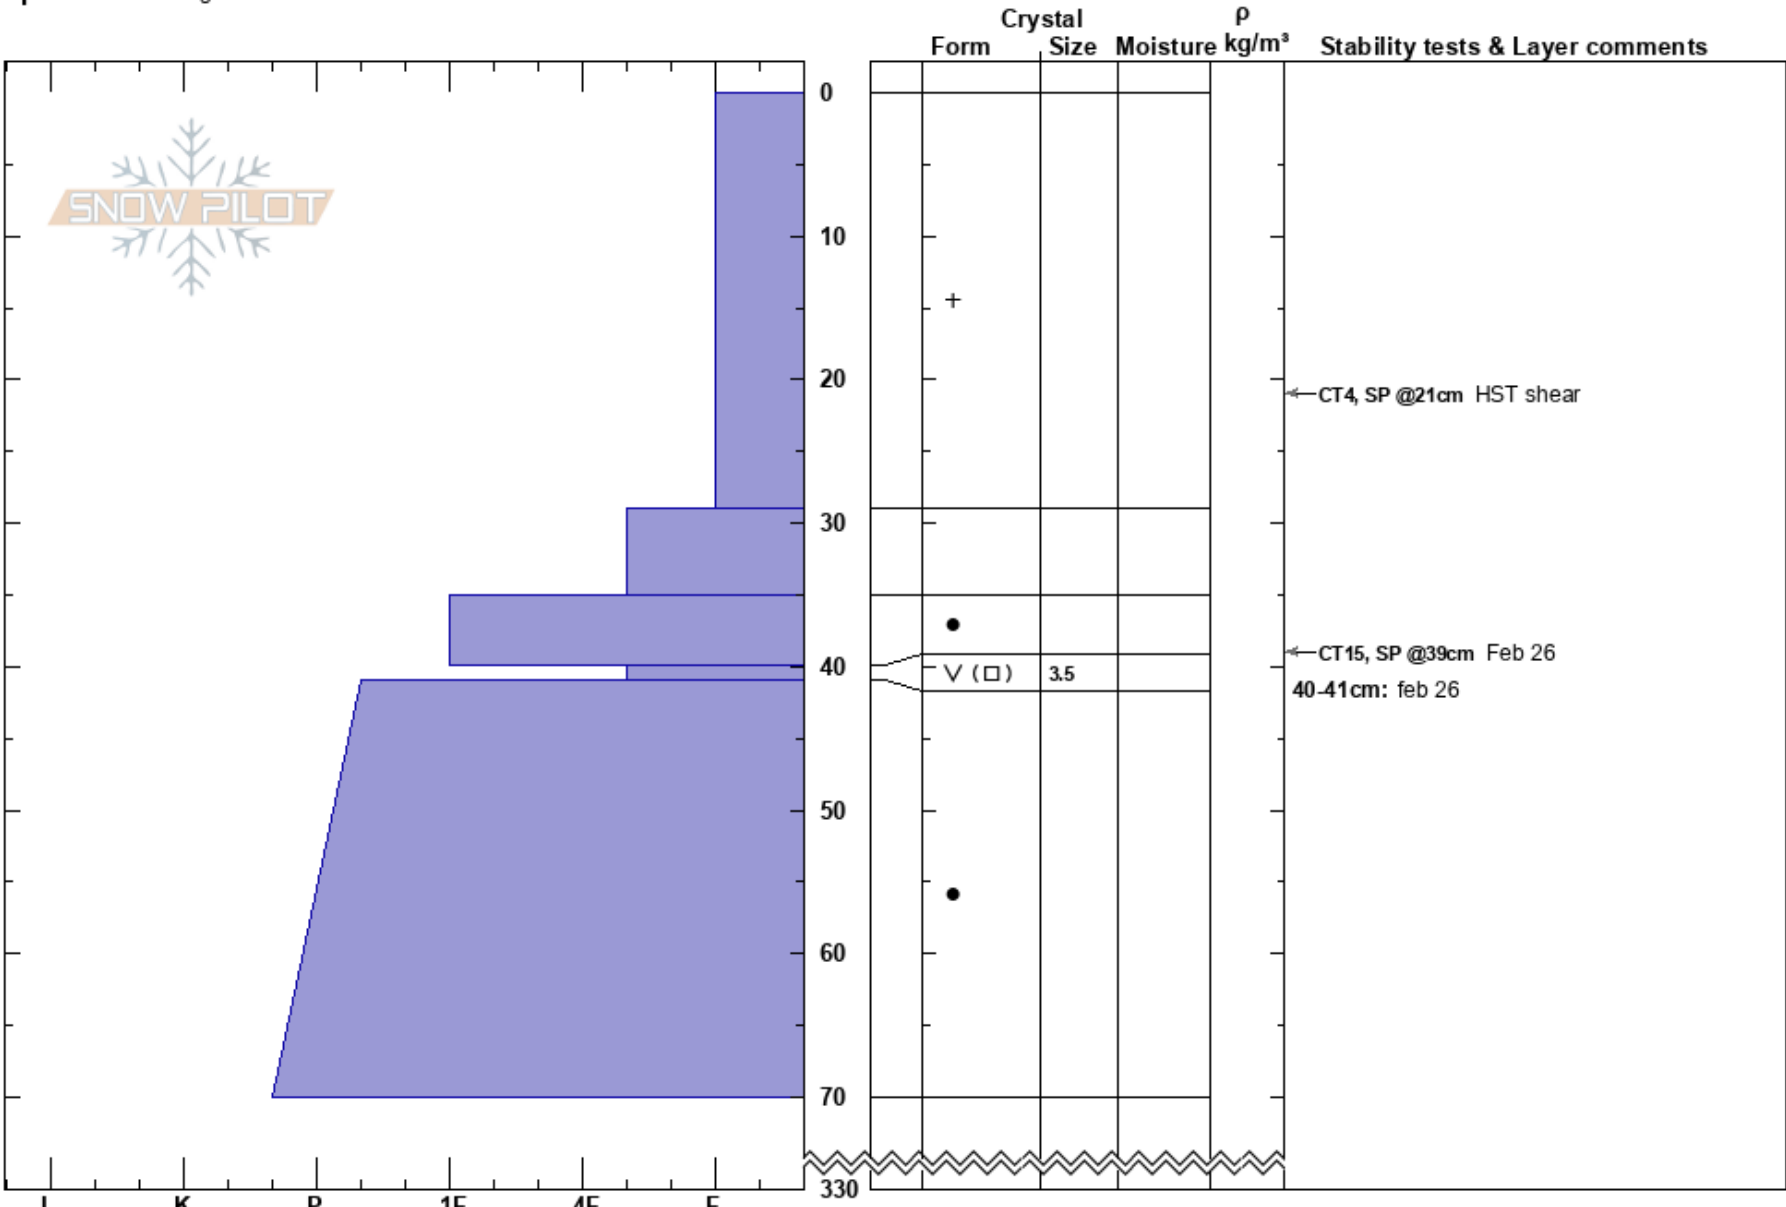

puff balls
Monashee
BC
Elevation: 1800 m
Aspect: SE
Specifics: Pit dug in a Ski Area

scott newsome
28/02/2022 - 13:00
Co-ord:
Slope Angle: 30°
Wind Loading:

Stability: HS:330
Air Temperature: -1°C
Sky Cover: X
Precipitation: S1
Wind: Calm
PF: 30
PS: 20
40-41cm: feb 26
40-41cm: Problematic layer