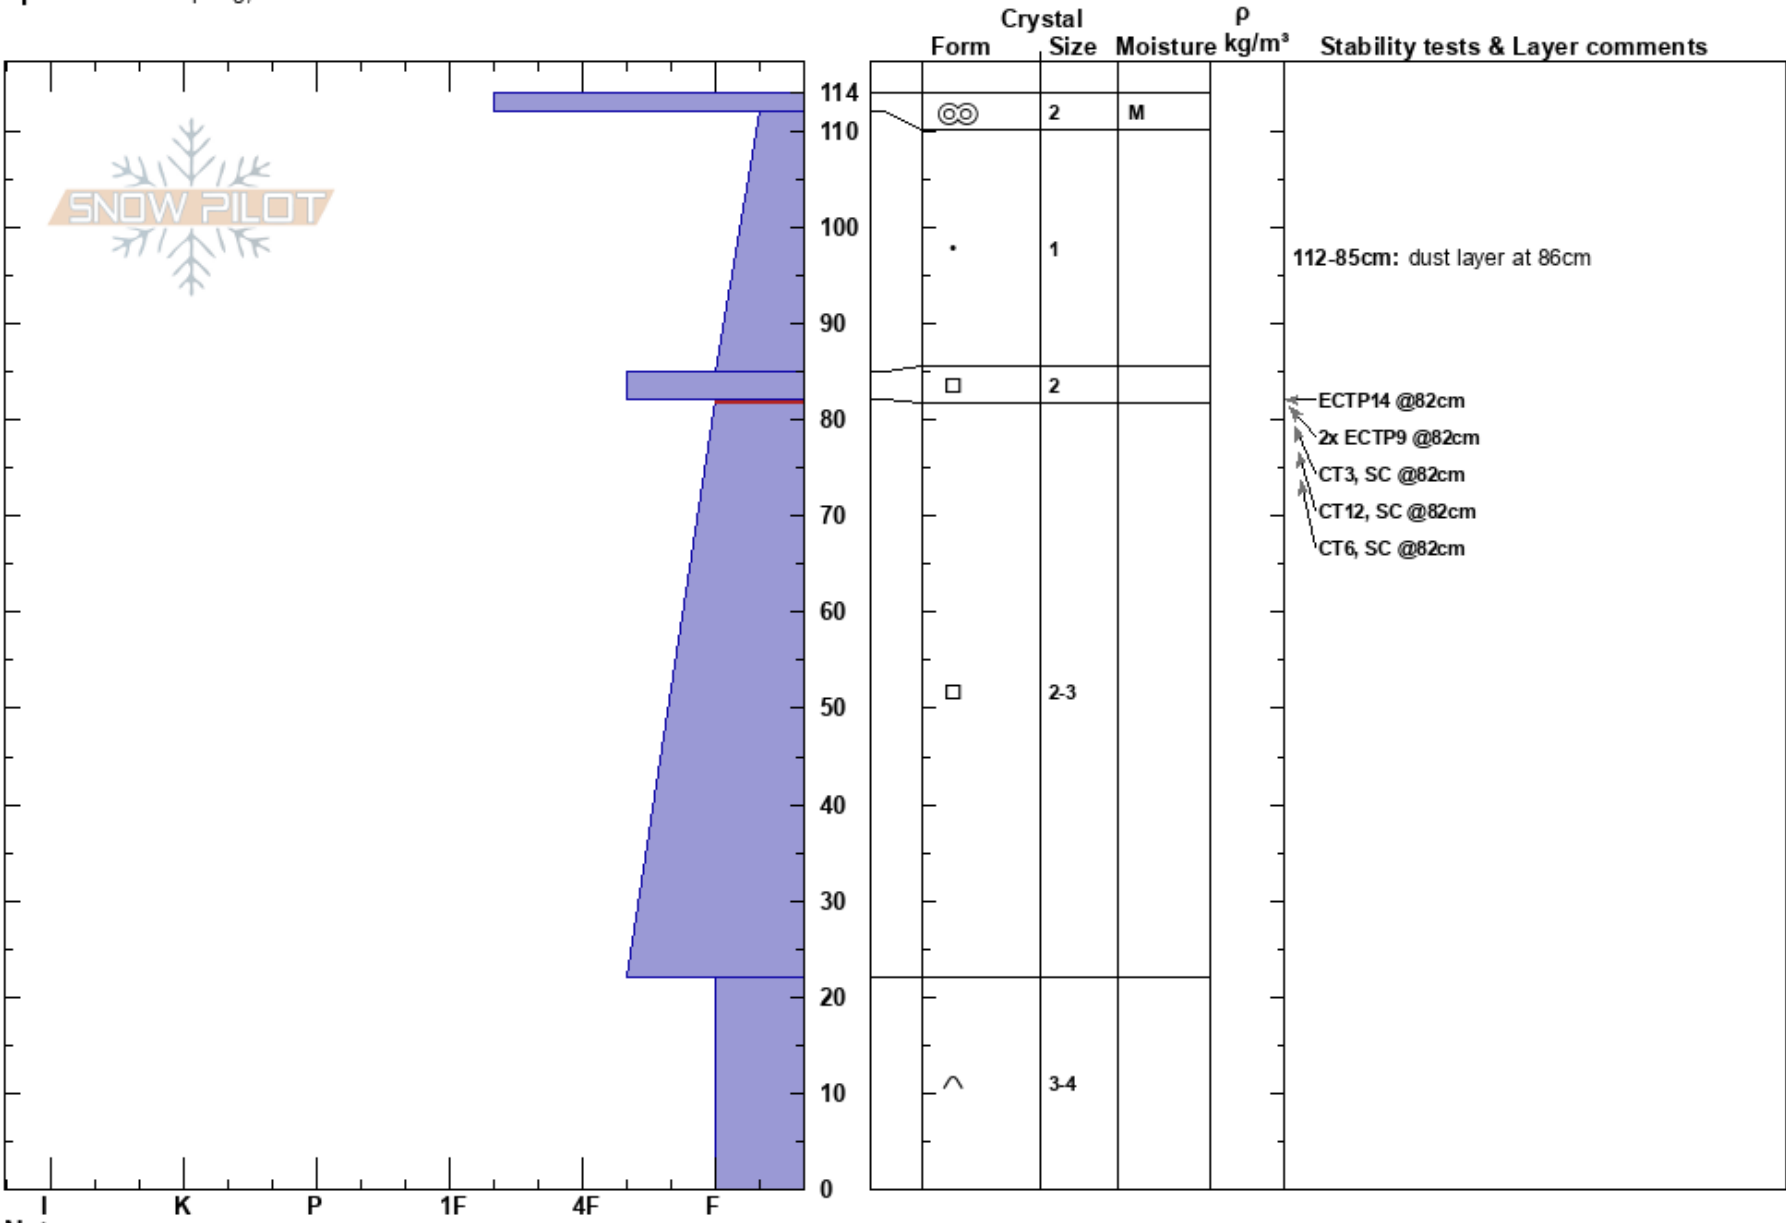

Deadwood Ridge
 San Juan Range
 CO
Elevation: 10132 ft
Aspect: 67°
Specifics: Collapsing, localized

Jeremy Yanko
 02/28/2022 - 12:30pm
Co-ord: 37.78362N, -107.67363W
Slope Angle: 28°
Wind Loading: no

Stability: Poor
Air Temperature: 38°F
Sky Cover: CLR
Precipitation: NO
Wind: N Light Breeze

HS: 114
PF: 55
PS: 25
Layer Notes:
 112-85cm: dust layer at 86cm
 82-22cm: Problematic layer

Notes: