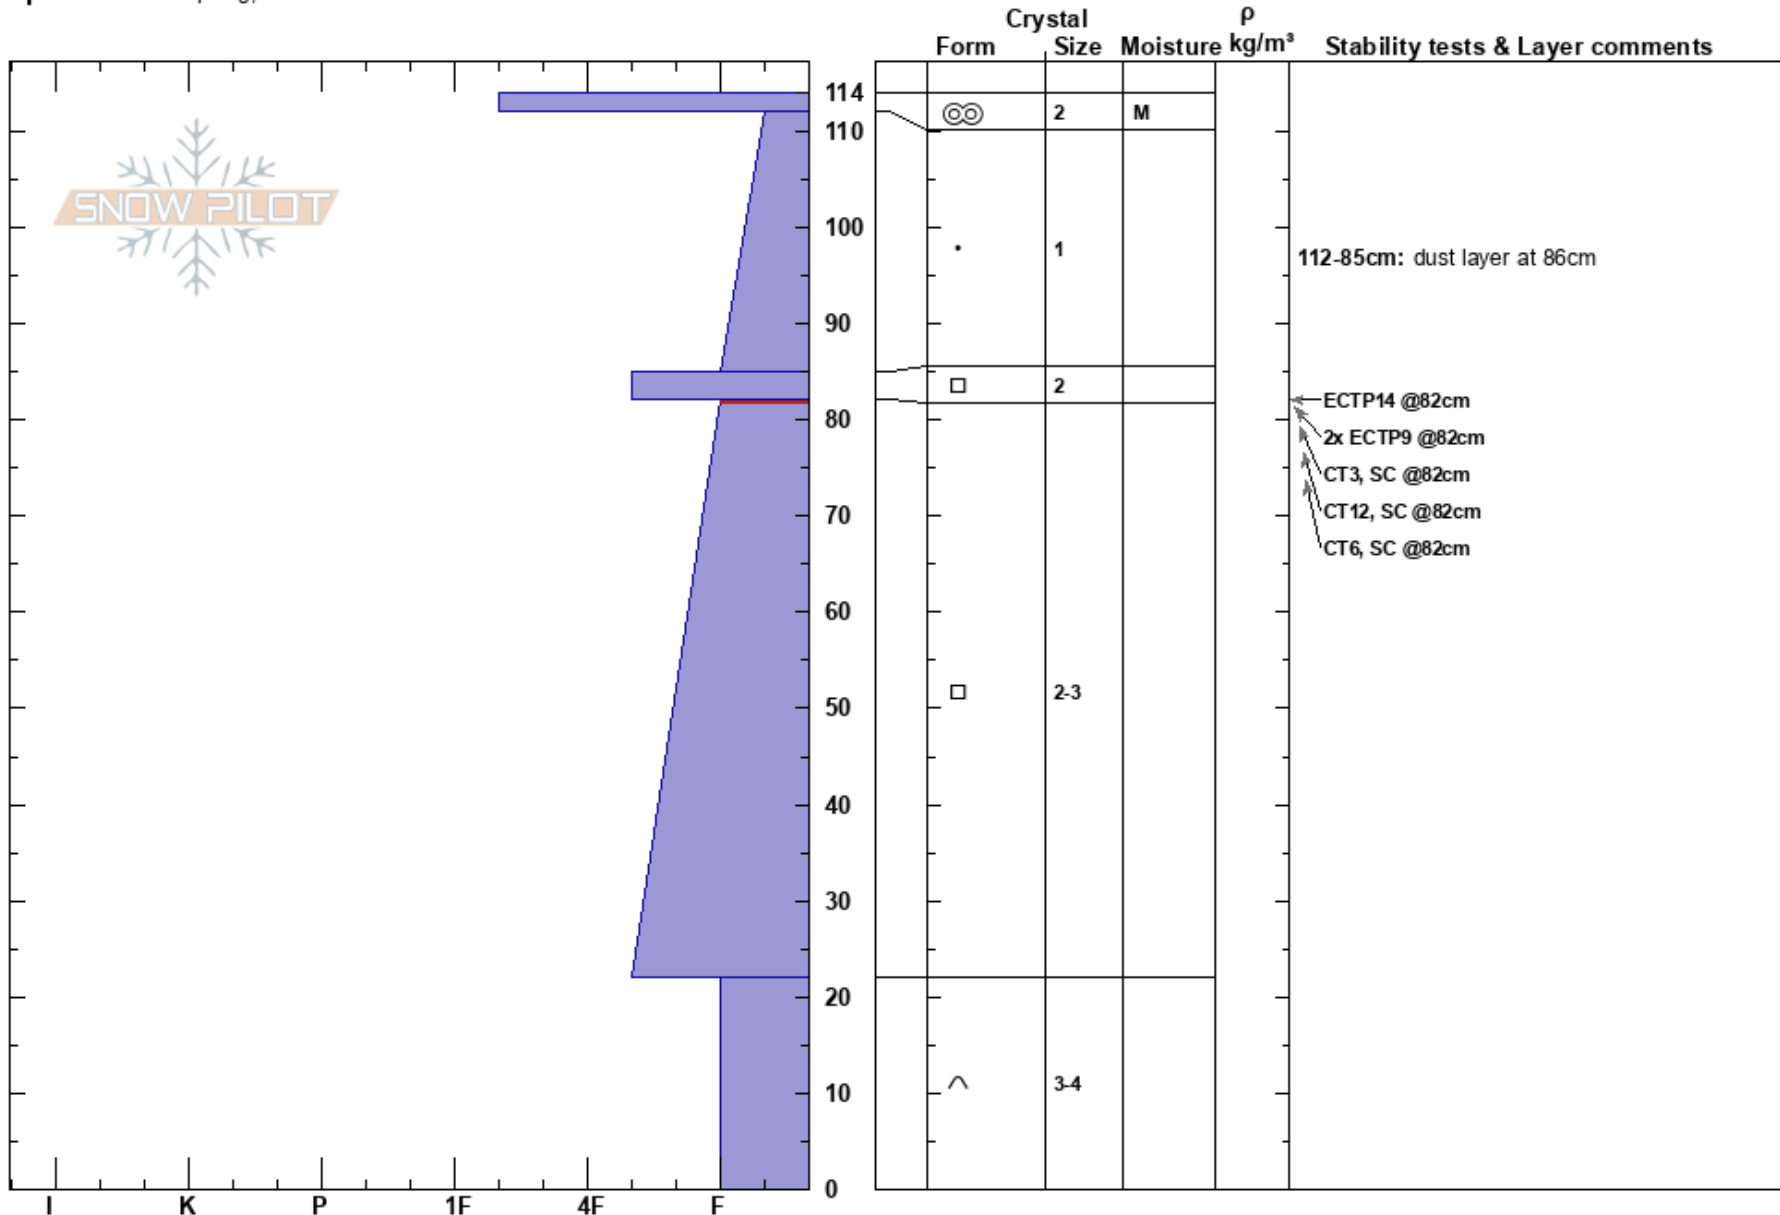

Deadwood Ridge  
 San Juan Range  
 CO  
**Elevation:** 10132 ft  
**Aspect:** 67°  
**Specifics:** Collapsing, localized

Jeremy Yanko  
 02/28/2022 - 12:30pm  
**Co-ord:** 37.78362N, -107.67363W  
**Slope Angle:** 28°  
**Wind Loading:** no

**Stability:** Poor  
**Air Temperature:** 38°F  
**Sky Cover:** CLR  
**Precipitation:** NO  
**Wind:** N Light Breeze  
**HS:** 114  
**PF:** 55  
**PS:** 25  
**Layer Notes:**  
 112-85cm: dust layer at 86cm  
 82-22cm: Problematic layer