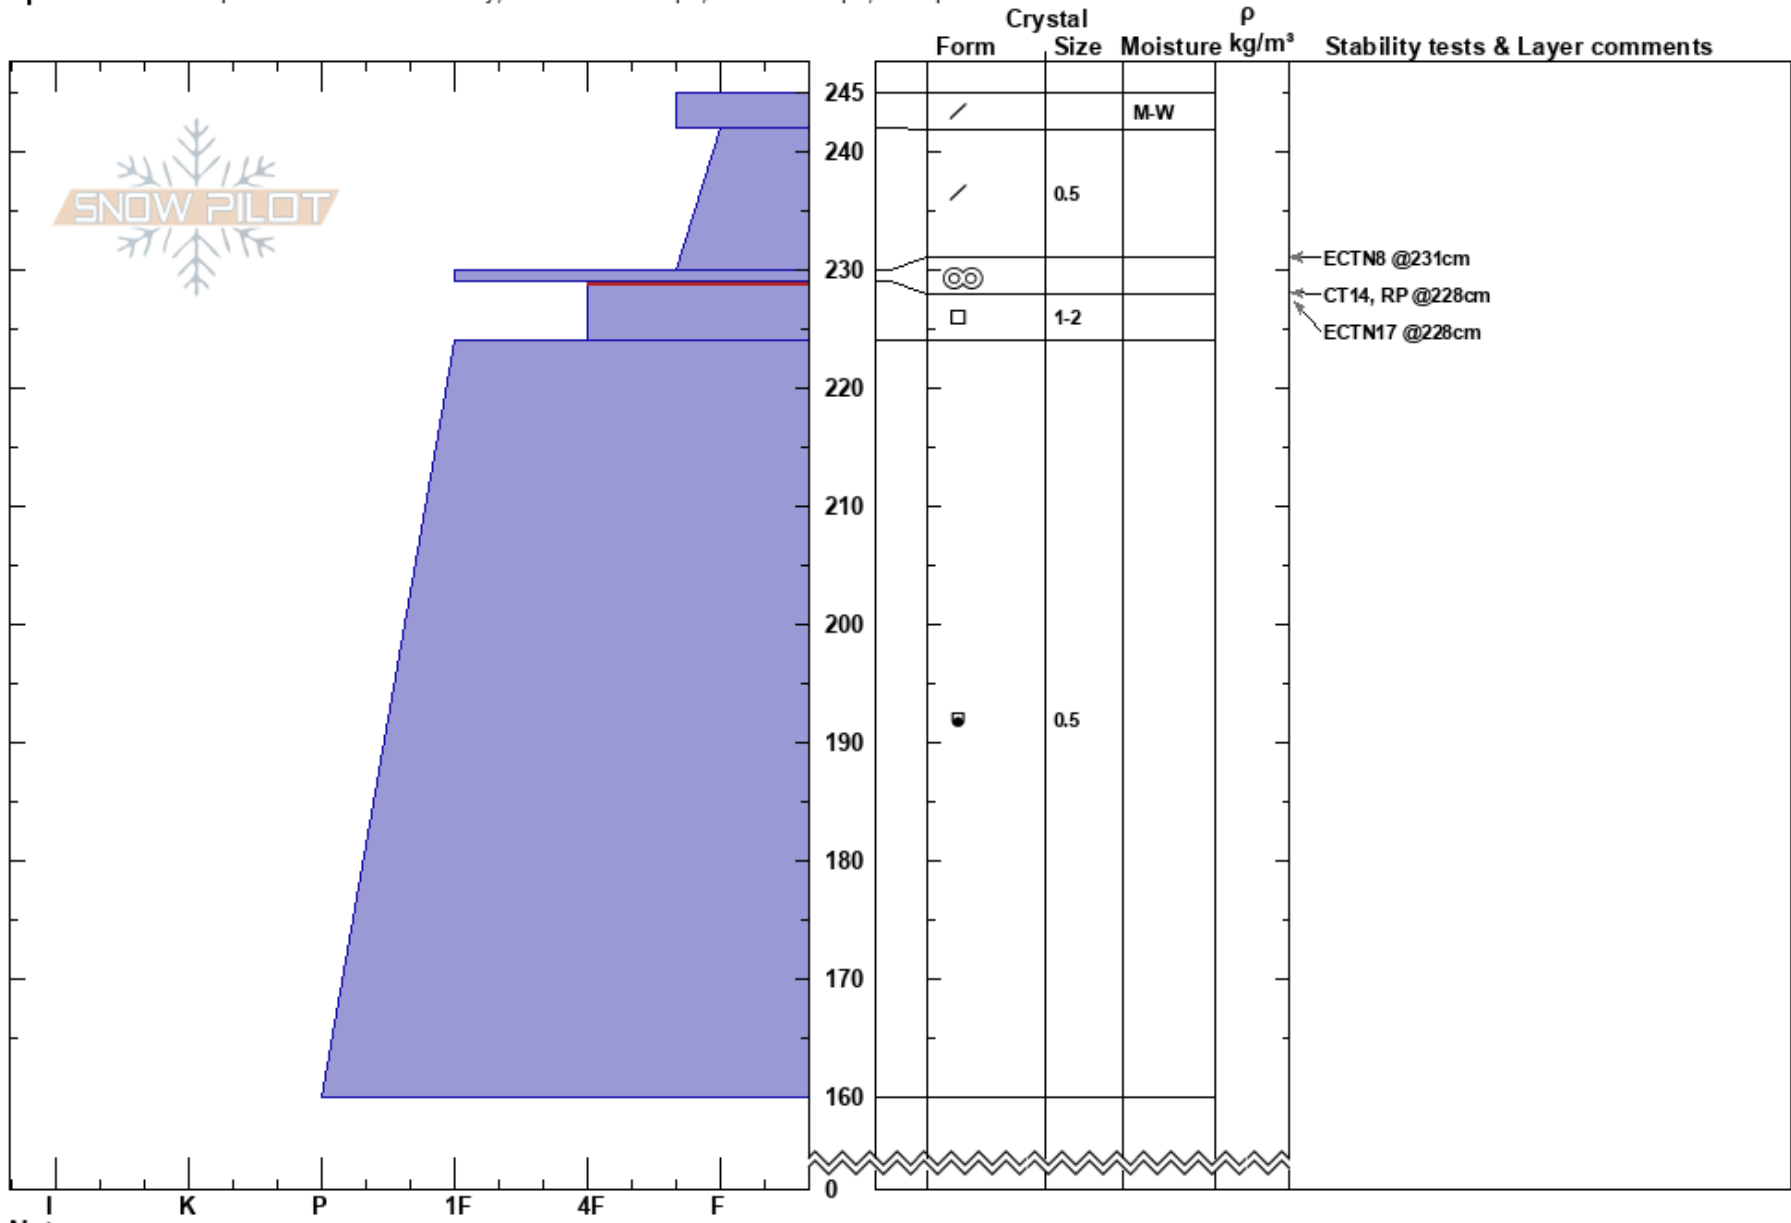

Wildcard Boundary
 Carson Range
 NV
 Elevation: 9191 ft
 Aspect: NW

wendy antibus
 02/28/2022 - 3:00pm
 Co-ord: 39.31295N, -119.88962W
 Slope Angle: 28°
 Wind Loading:

Stability:
 Air Temperature: 5°C
 Sky Cover: FEW
 Precipitation: NO
 Wind: Calm

HS:245
 PF: 20 229-224cm: Problematic layer
 PS: 10

Specifics: Pit is representative of backcountry; Ski tracks on slope; We skied slope; Poor pit location

Notes: