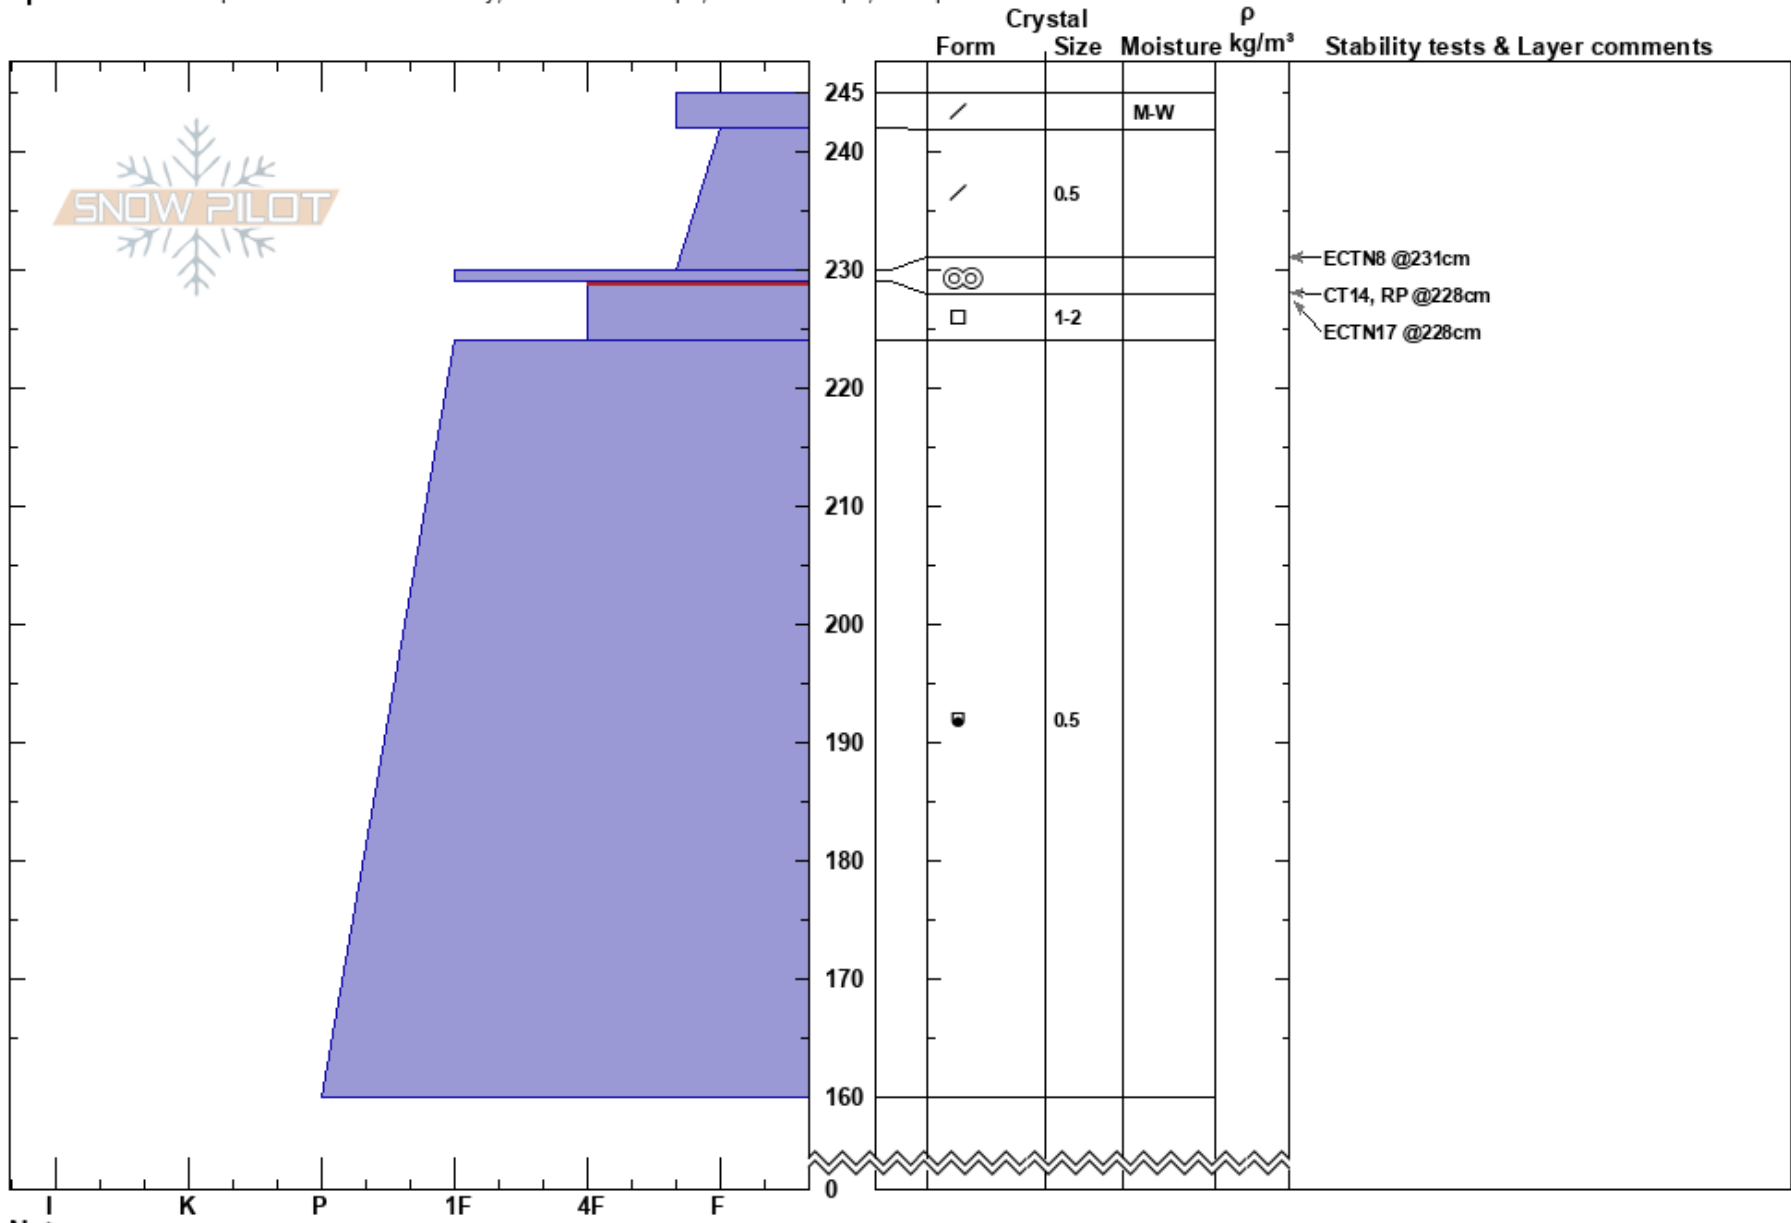

Wildcard Boundary  
 Carson Range  
 NV  
 Elevation: 9191 ft  
 Aspect: NW

wendy antibus  
 02/28/2022 - 3:00pm  
 Co-ord: 39.31295N, -119.88962W  
 Slope Angle: 28°  
 Wind Loading:

Stability:  
 Air Temperature: 5°C  
 Sky Cover: FEW  
 Precipitation: NO  
 Wind: Calm

HS:245  
 PF: 20 229-224cm: Problematic layer  
 PS: 10

Specifics: Pit is representative of backcountry; Ski tracks on slope; We skied slope; Poor pit location

Notes: