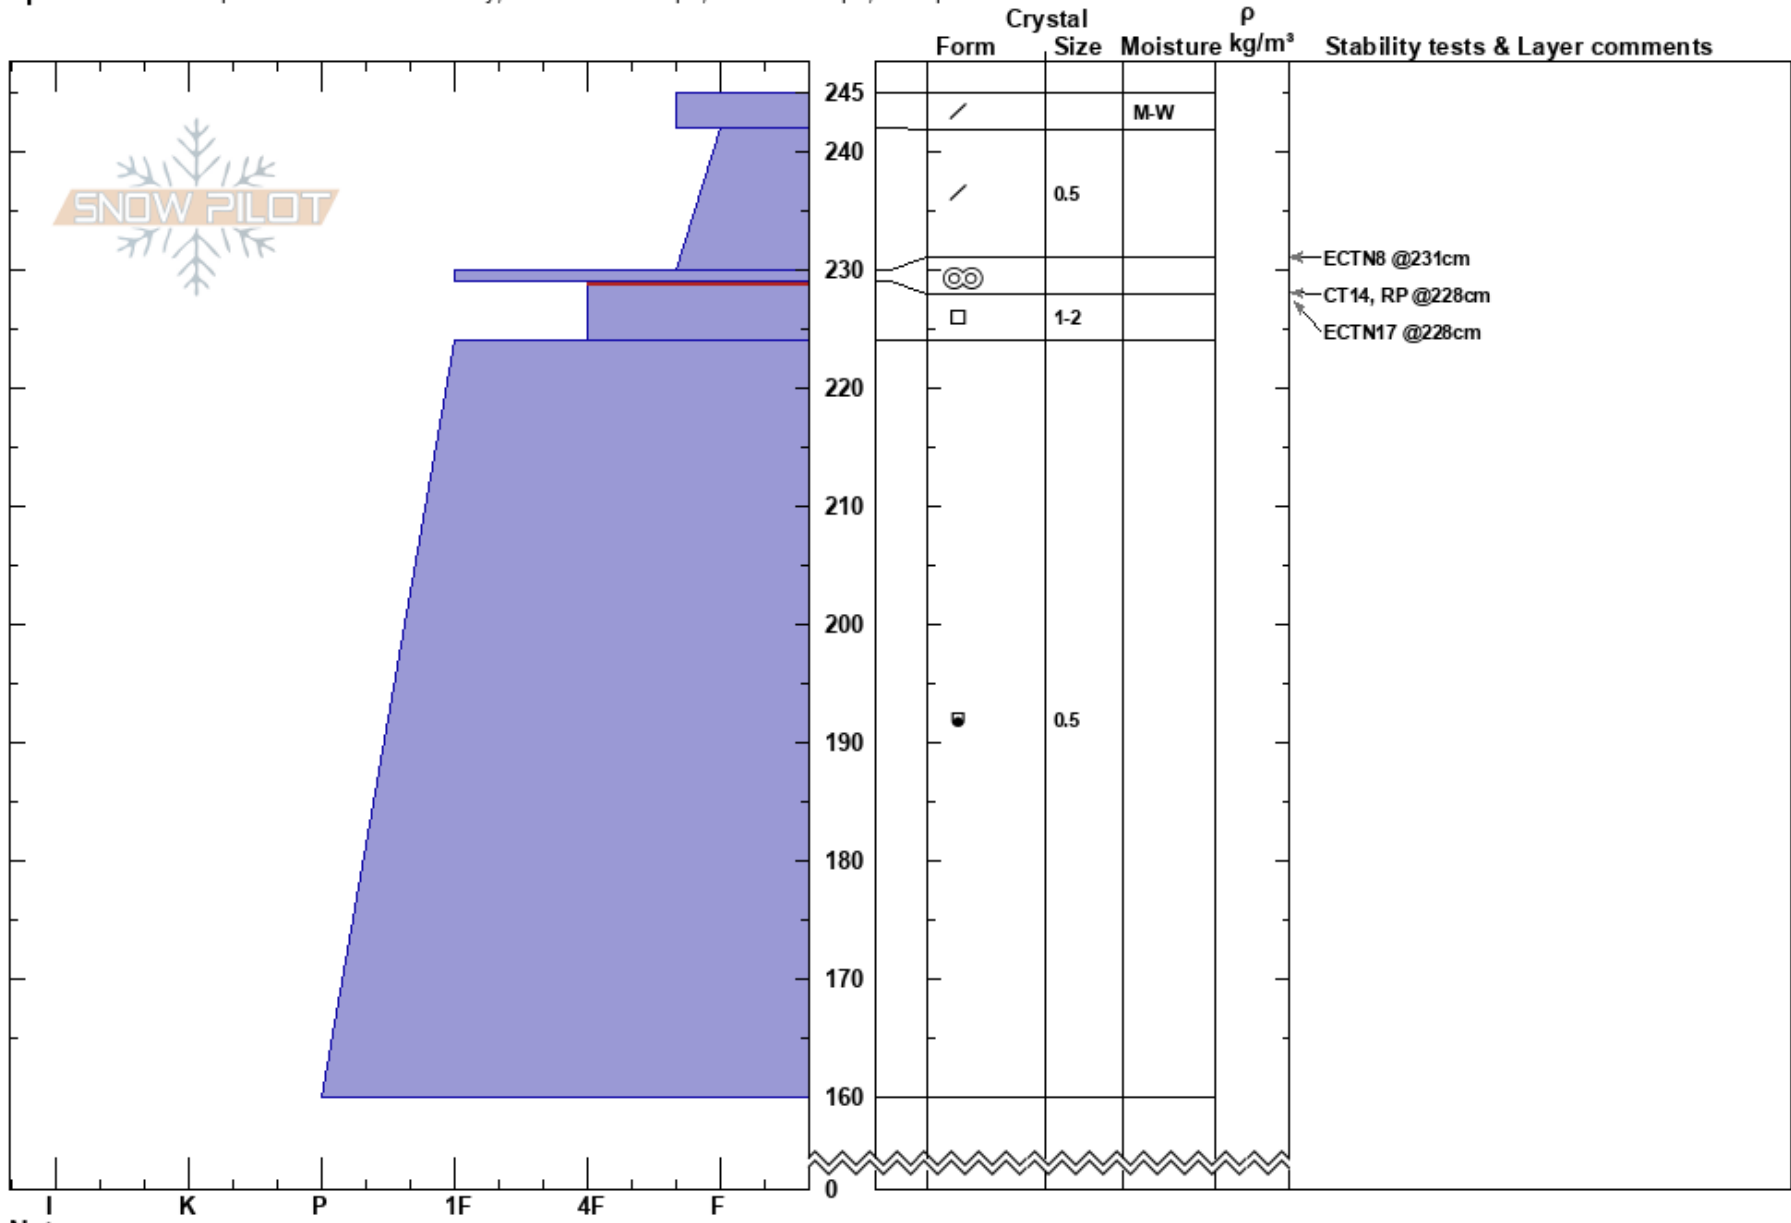

Wildcard Boundary
 Carson Range
 NV
 Elevation: 9191 ft
 Aspect: NW

wendy antibus
 02/28/2022 - 3:00pm
 Co-ord: 39.31295N, -119.88962W
 Slope Angle: 28°
 Wind Loading:

Stability:
 Air Temperature: 5°C
 Sky Cover: FEW
 Precipitation: NO
 Wind: Calm

HS: 245
 PF: 20
 PS: 10
 229-224cm: Problematic layer

Specifics: Pit is representative of backcountry; Ski tracks on slope; We skied slope; Poor pit location

Notes: