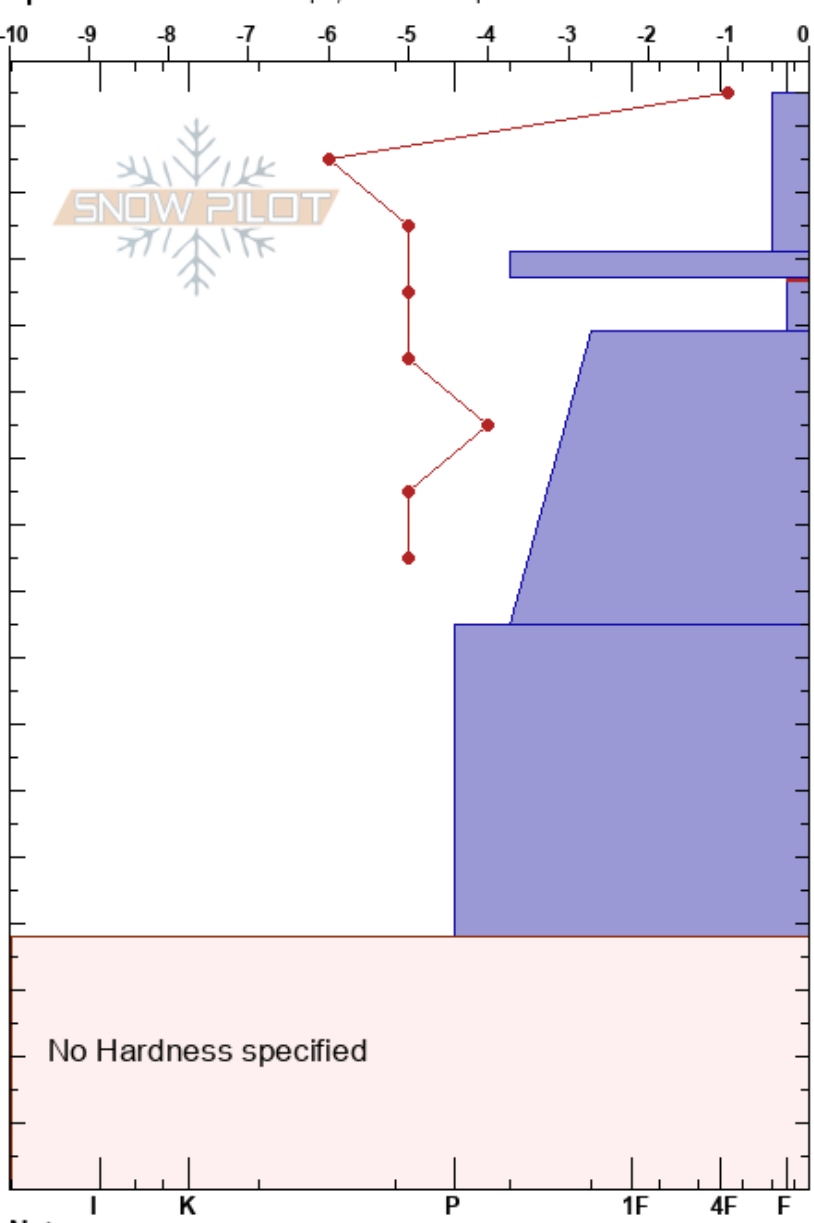

Big Slide
 Sierra Nevada
 CA
 Elevation: 8476 ft
 Aspect: NW
 Specifics: Ski tracks on slope; We skied slope

Andi Bertolina
 02/28/2022 - 12:30pm
 Co-ord: 38.93327N, -119.92659W
 Slope Angle:
 Wind Loading: no

Stability: Very Good HS: 165
 Air Temperature: 3°C PF: 30 137-129cm: Problematic layer
 Sky Cover: CLR
 Precipitation: NO
 Wind:

Form	Crystal Size	Moisture	ρ kg/m ³	Stability tests & Layer comments
⊙⊙				
B (/)	1 (1)			
⊙⊙				← CT15, Q1 @137cm
□	1.5			← ECTN13 @137cm
•	0.5			
•	0.5			