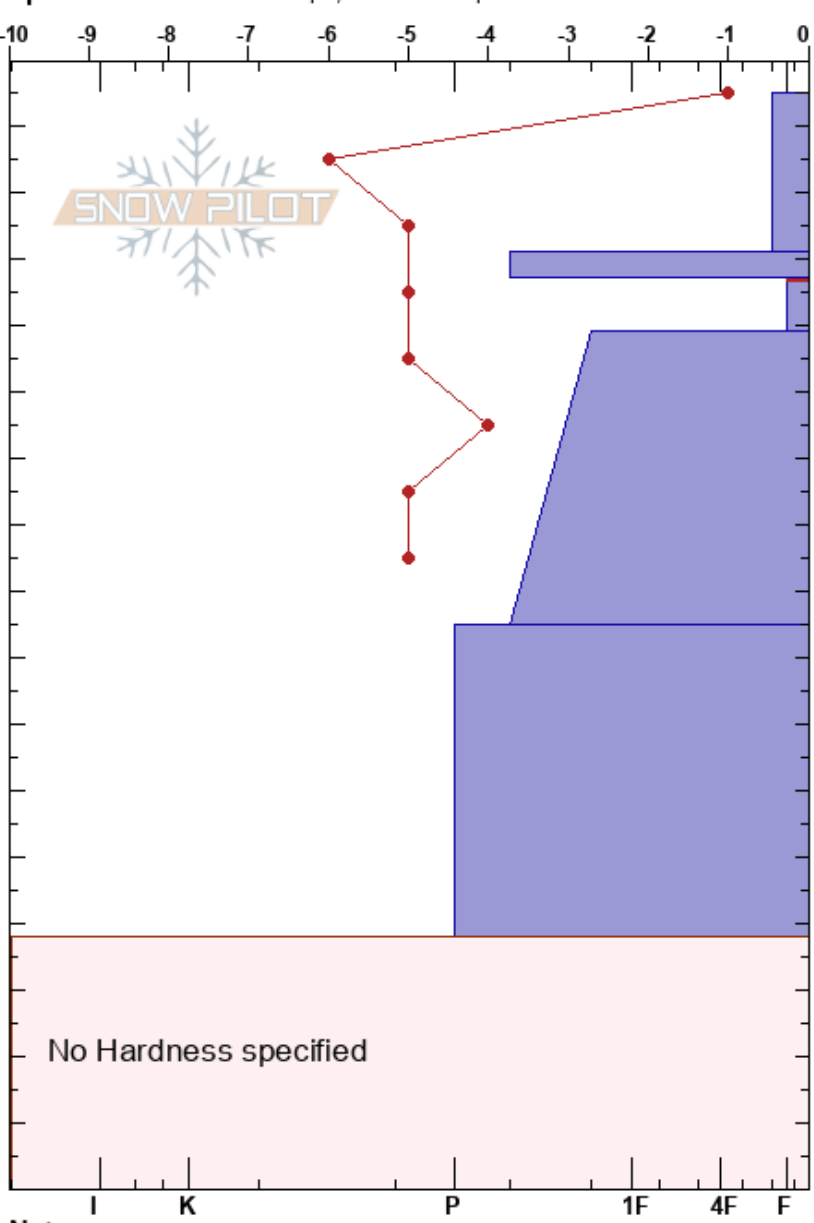

Big Slide  
Sierra Nevada  
CA  
Elevation: 8476 ft  
Aspect: NW  
Specifics: Ski tracks on slope; We skied slope

Andi Bertolina  
02/28/2022 - 12:30pm  
Co-ord: 38.93327N, -119.92659W  
Slope Angle:  
Wind Loading: no

Stability: Very Good HS: 165  
Air Temperature: 3°C PF: 30 137-129cm: Problematic layer  
Sky Cover: CLR  
Precipitation: NO  
Wind:

Elevation (cm)	Crystal		Moisture	$\rho$ kg/m <sup>3</sup>	Stability tests & Layer comments
	Form	Size			
165	⊙⊙				
150	B ( / )	1 (1)			
140	⊙⊙				← CT15, Q1 @137cm ← ECTN13 @137cm
130	□	1.5			
110	•	0.5			
60	•	0.5			