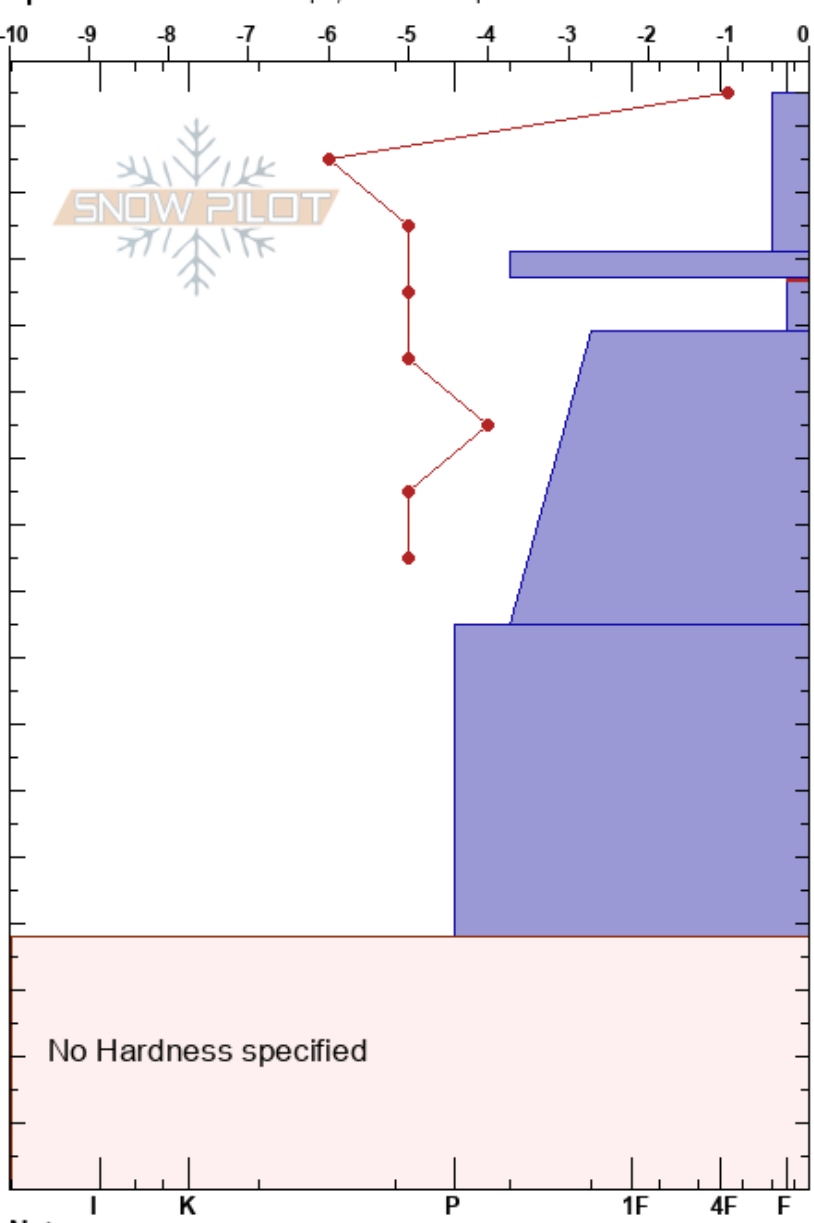

Big Slide
 Sierra Nevada
 CA
 Elevation: 8476 ft
 Aspect: NW
 Specifics: Ski tracks on slope; We skied slope

Andi Bertolina
 02/28/2022 - 12:30pm
 Co-ord: 38.93327N, -119.92659W
 Slope Angle:
 Wind Loading: no

Stability: Very Good HS: 165
 Air Temperature: 3°C PF: 30 137-129cm: Problematic layer
 Sky Cover: CLR
 Precipitation: NO
 Wind:

Form	Crystal		Moisture	ρ kg/m ³	Stability tests & Layer comments
	Size				
⊙⊙					
B (/)	1 (1)				
⊙⊙					
□	1.5				← CT15, Q1 @137cm ← ECTN13 @137cm
•	0.5				
•	0.5				