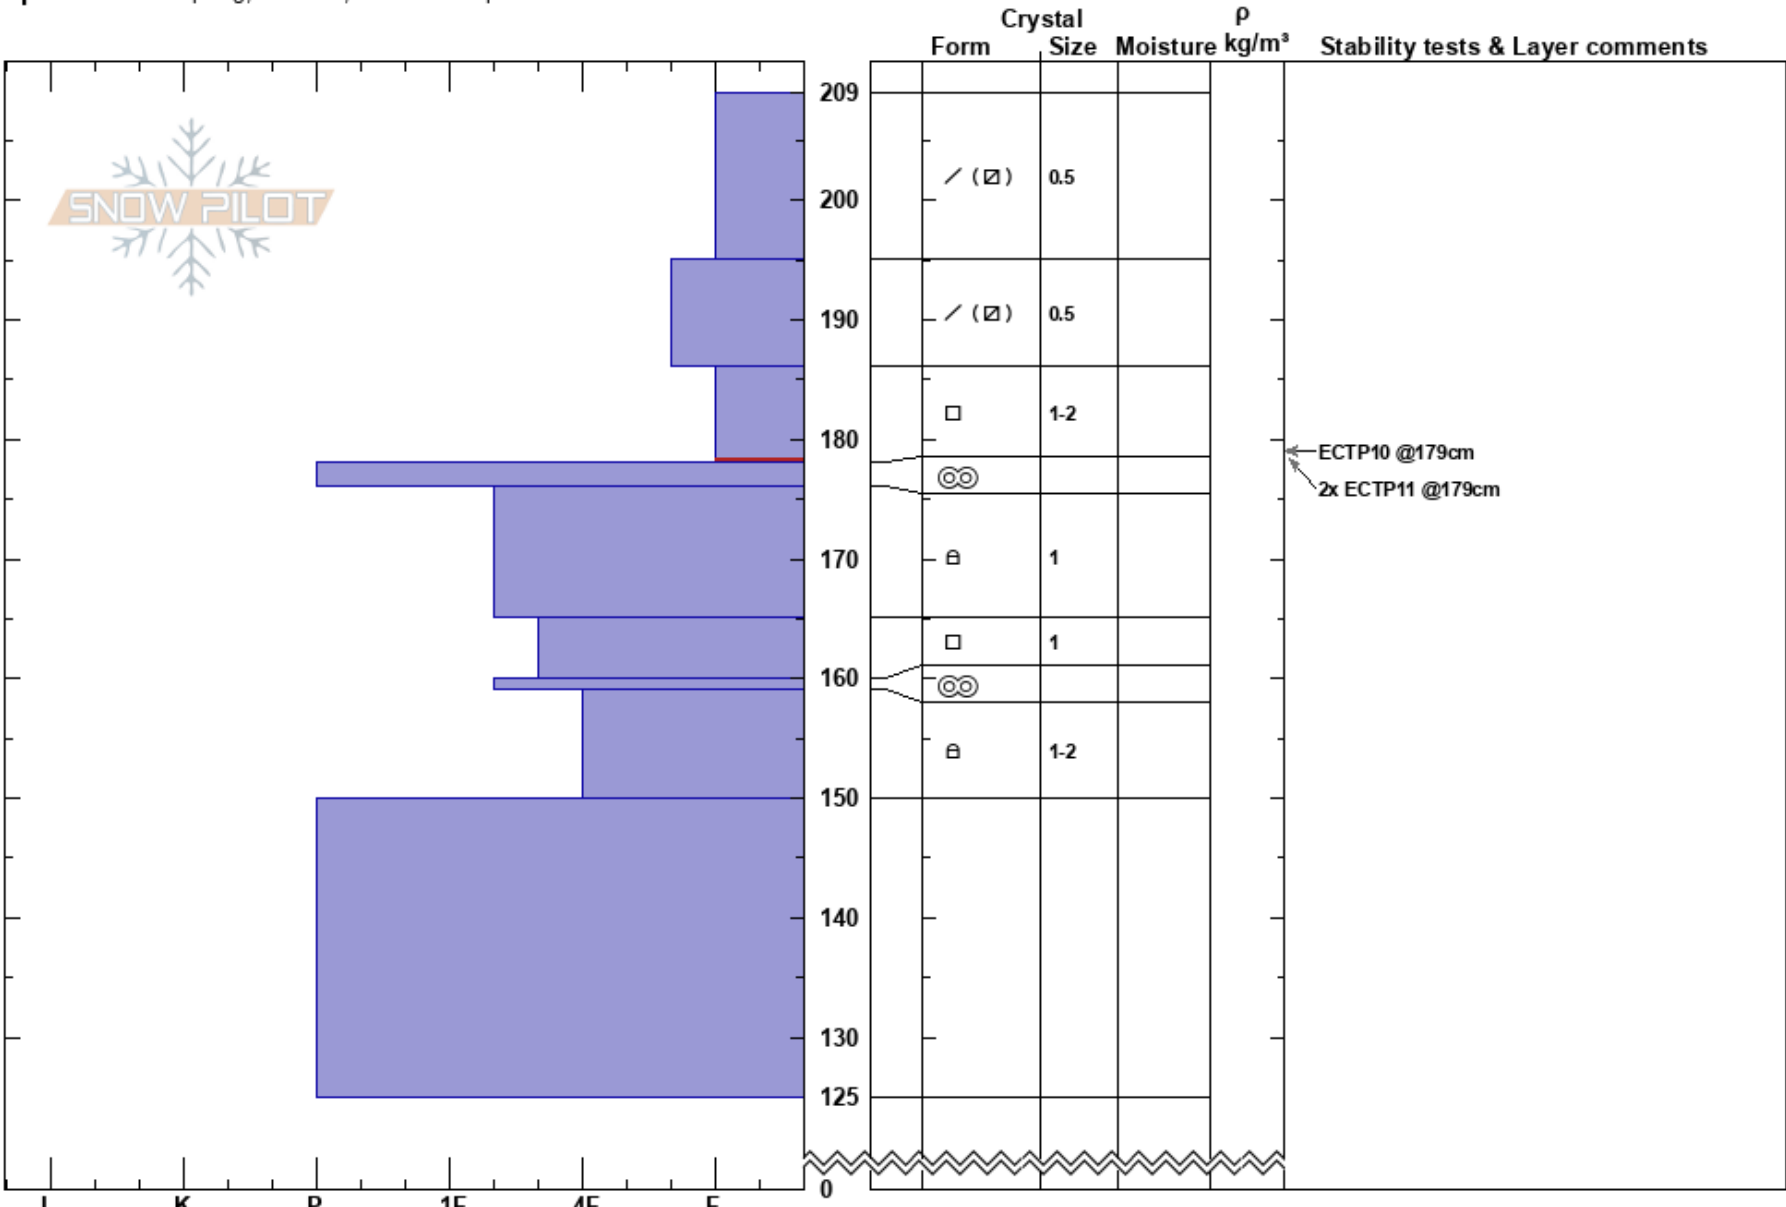

Rasta Chutes, Scotch B
 Cooke City
 MT
Elevation: 10169 ft
Aspect: 195°
Specifics: Collapsing, localized; We skied slope

Alex Marienthal
 02/27/2022 - 4:30pm
Co-ord: 45.07175N, -109.94511W
Slope Angle: 29°
Wind Loading: previous

Stability: Poor
Air Temperature:
Sky Cover: SCT
Precipitation: NO
Wind: SW Light Breeze

HS: 209
Layer Notes:
 186-178cm: Problematic layer

Notes: Triggered a collapse and whumph while breaking trail across convex terrain feature. Estimated 30-40 feet wide. Dug pit approx. 10-15 feet from trigger on edge of slope slightly uphill.