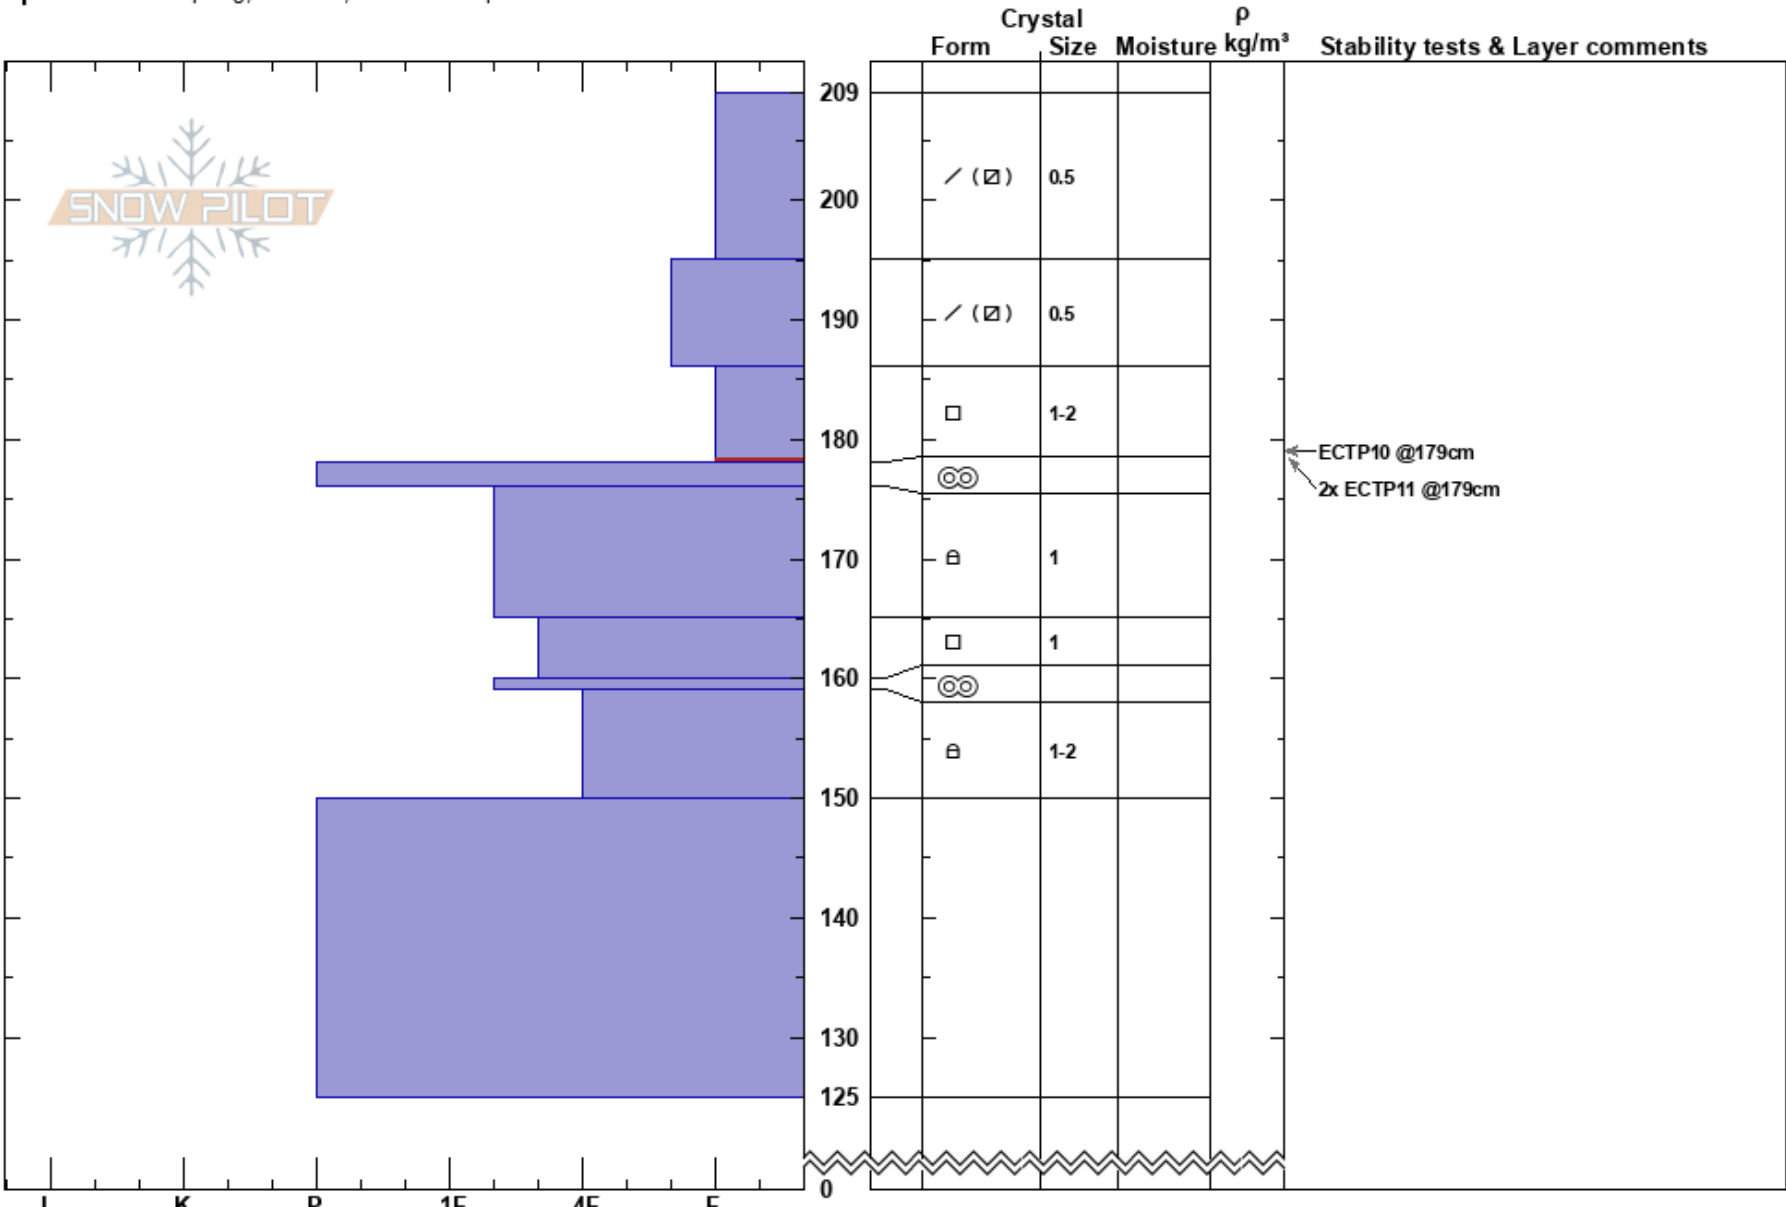

Rasta Chutes, Scotch B
 Cooke City
 MT
 Elevation: 10169 ft
 Aspect: 195°
 Specifics: Collapsing, localized; We skied slope

Alex Marienthal
 02/27/2022 - 4:30pm
 Co-ord: 45.07175N, -109.94511W
 Slope Angle: 29°
 Wind Loading: previous

Stability: Poor
 Air Temperature:
 Sky Cover: SCT
 Precipitation: NO
 Wind: SW Light Breeze

HS:209
 186-178cm: Problematic layer

Notes: Triggered a collapse and whumph while breaking trail across convex terrain feature. Estimated 30-40 feet wide. Dug pit approx. 10-15 feet from trigger on edge of slope slightly uphill.