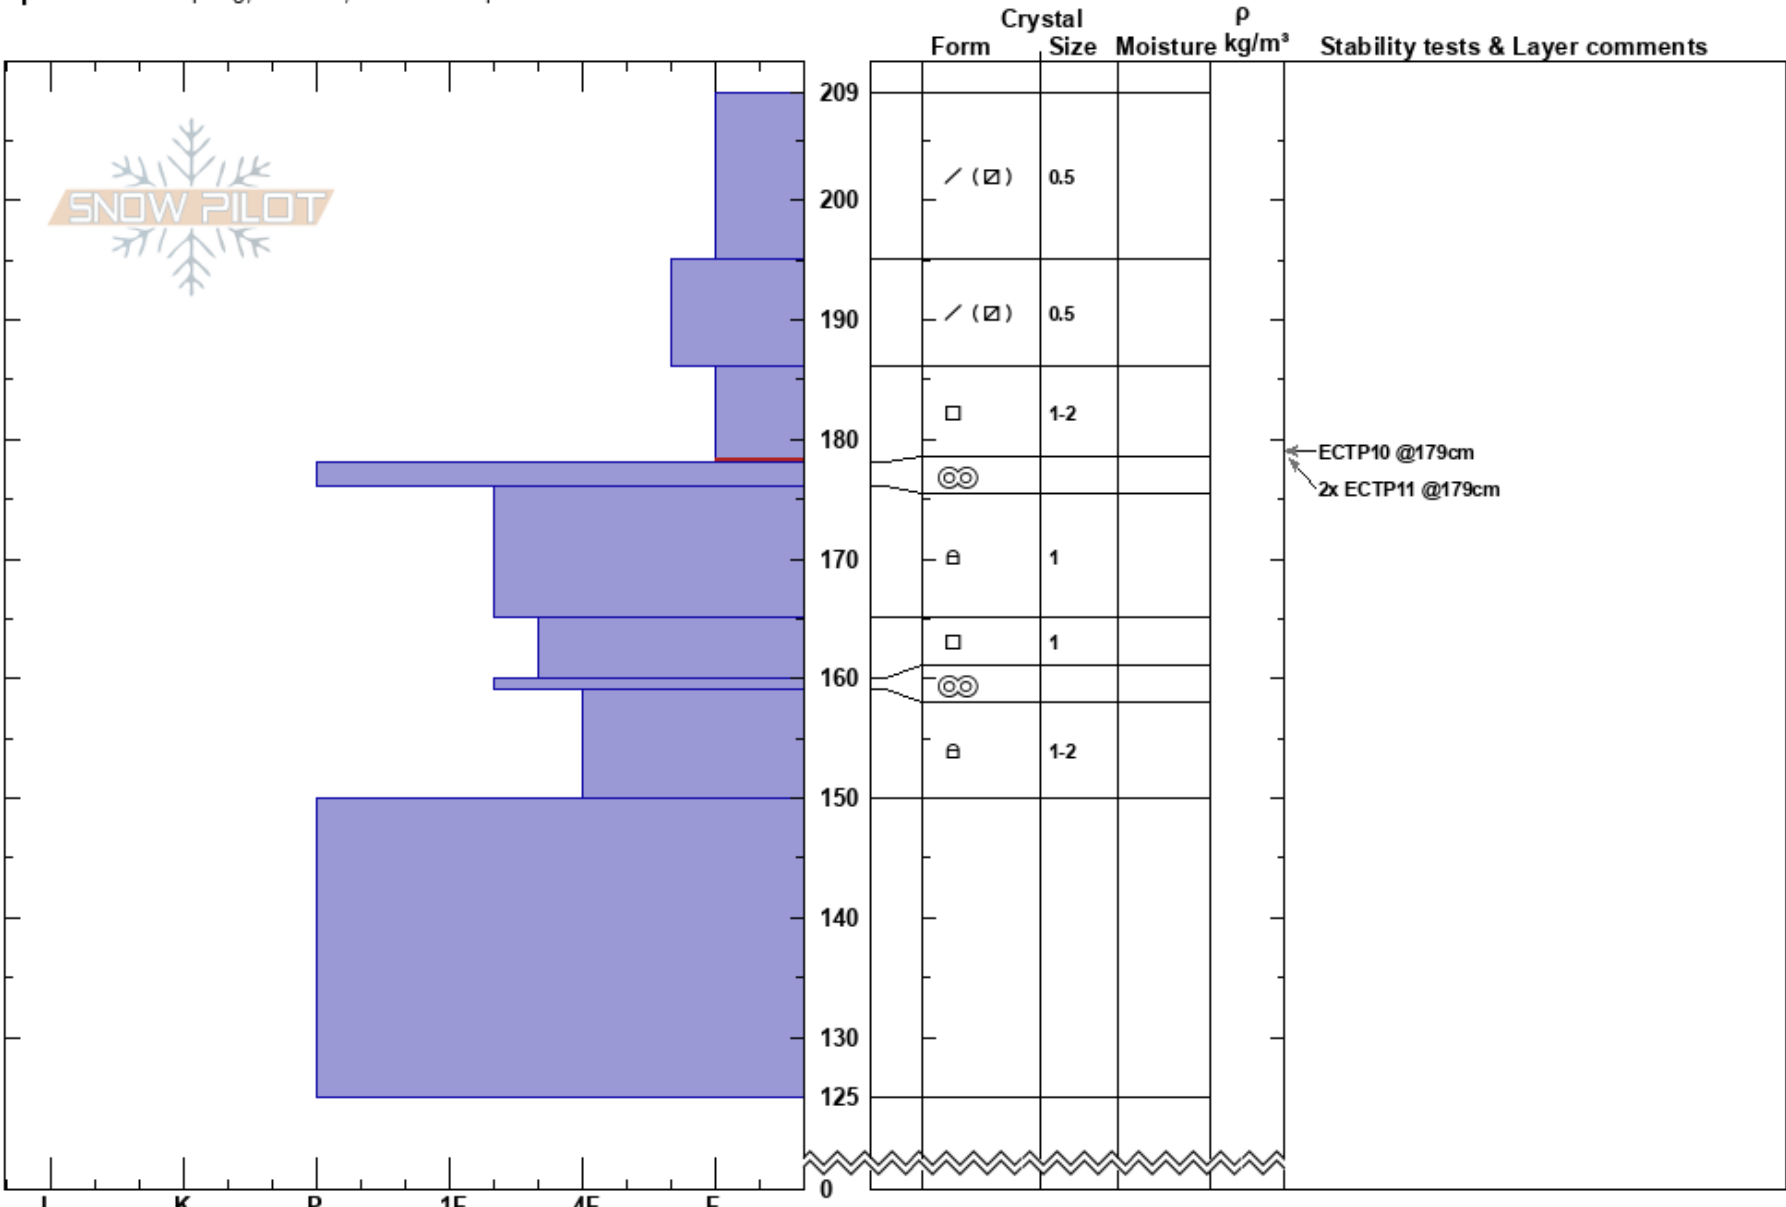

Rasta Chutes, Scotch B  
 Cooke City  
 MT  
**Elevation:** 10169 ft  
**Aspect:** 195°  
**Specifics:** Collapsing, localized; We skied slope

Alex Marienthal  
 02/27/2022 - 4:30pm  
**Co-ord:** 45.07175N, -109.94511W  
**Slope Angle:** 29°  
**Wind Loading:** previous

**Stability:** Poor  
**Air Temperature:**  
**Sky Cover:** SCT  
**Precipitation:** NO  
**Wind:** SW Light Breeze

**HS:** 209  
**Layer Notes:**  
 186-178cm: Problematic layer

**Notes:** Triggered a collapse and whumph while breaking trail across convex terrain feature. Estimated 30-40 feet wide. Dug pit approx. 10-15 feet from trigger on edge of slope slightly uphill.