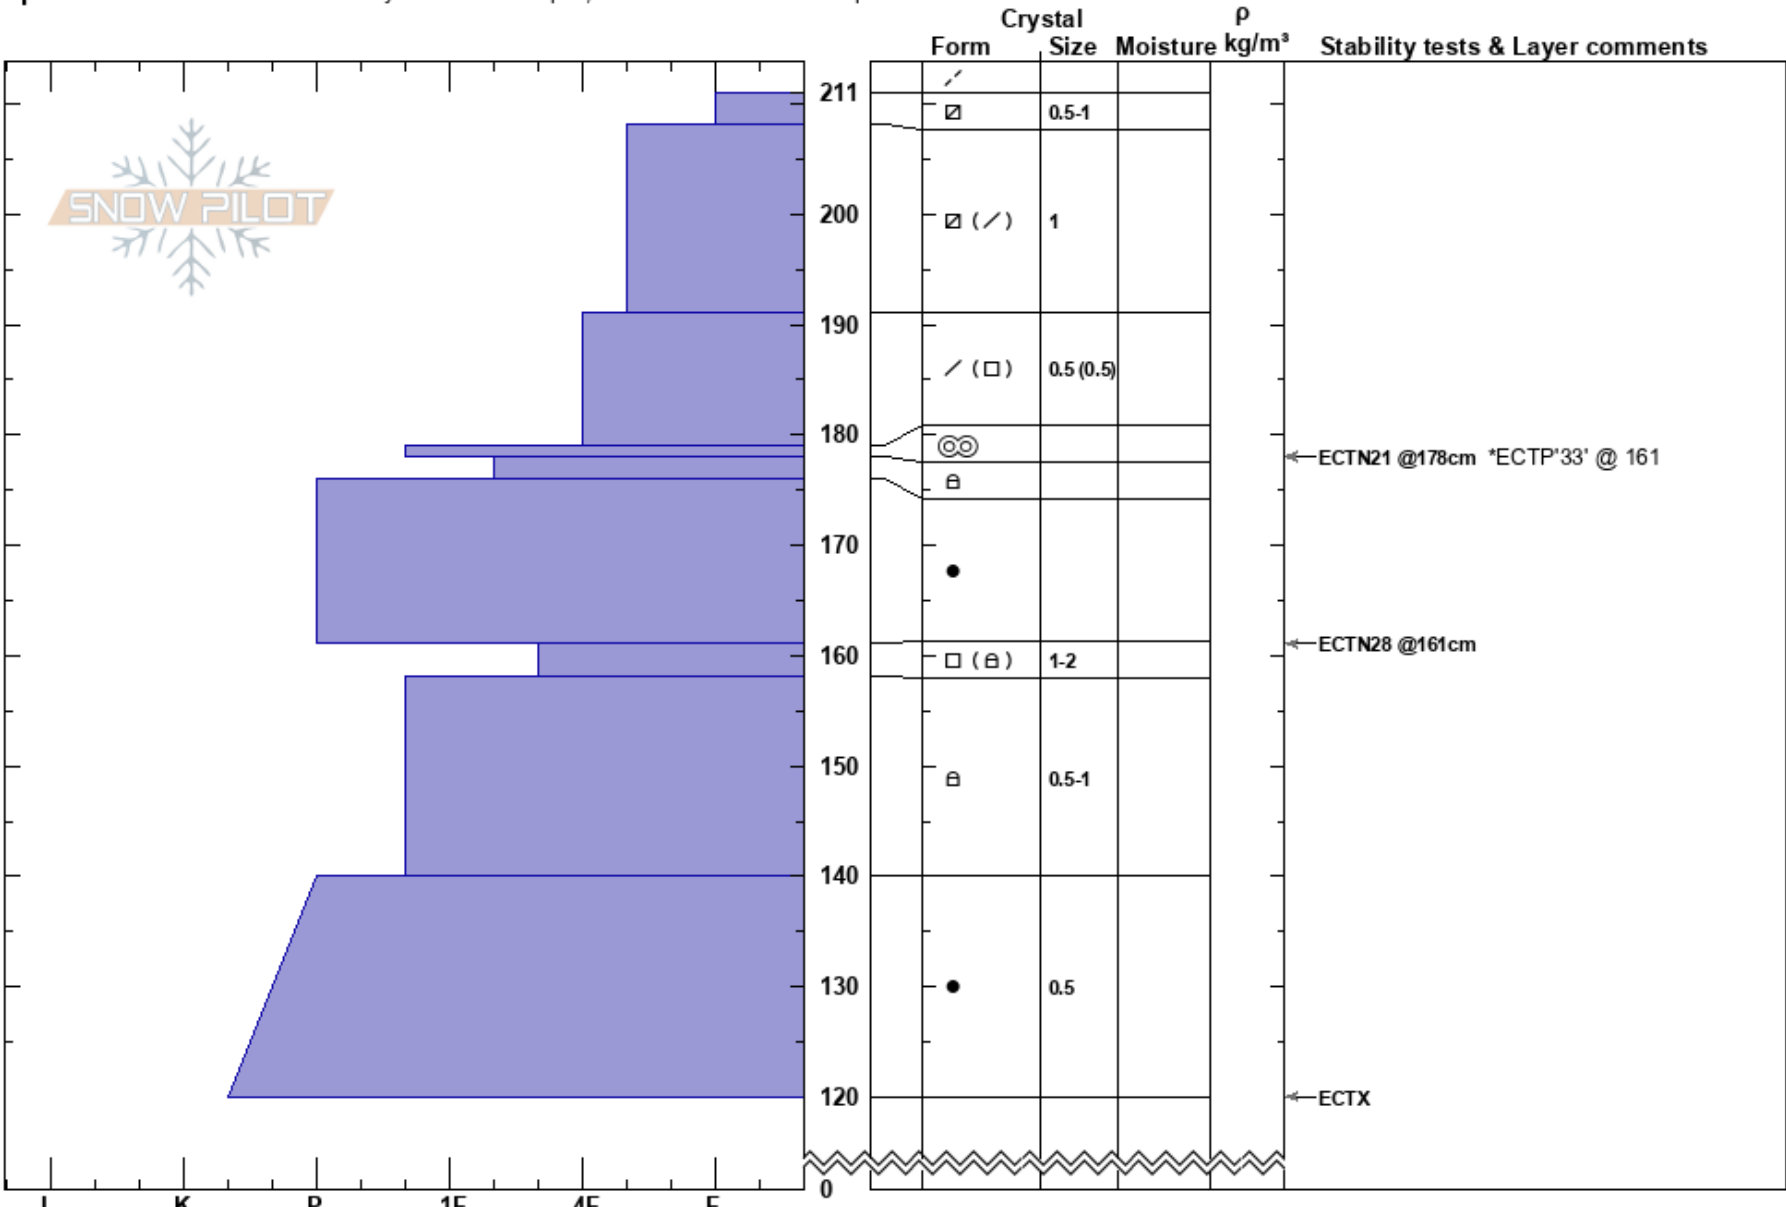

Sheep Creek
 Cooke City
 MT
Elevation: 9147 ft
Aspect: 195°
Specifics: Recent avalanche activity on different slopes; Snowmobile tracks on slope

Alex Marienthal
 02/26/2022 - 3:20pm
Co-ord: 45.04107N, -109.98707W
Slope Angle: 26°
Wind Loading: previous

Stability: Fair
Air Temperature:
Sky Cover: CLR
Precipitation: NO
Wind: NW Light Breeze

HS:211
Layer Notes:
 176-161cm: Problematic layer

Notes: scores from 3 separate ect's performed side by side across slope. *first test was ECTN21 @ 178 then propagated on 161cm with 3 extra hits after standard 30 taps.