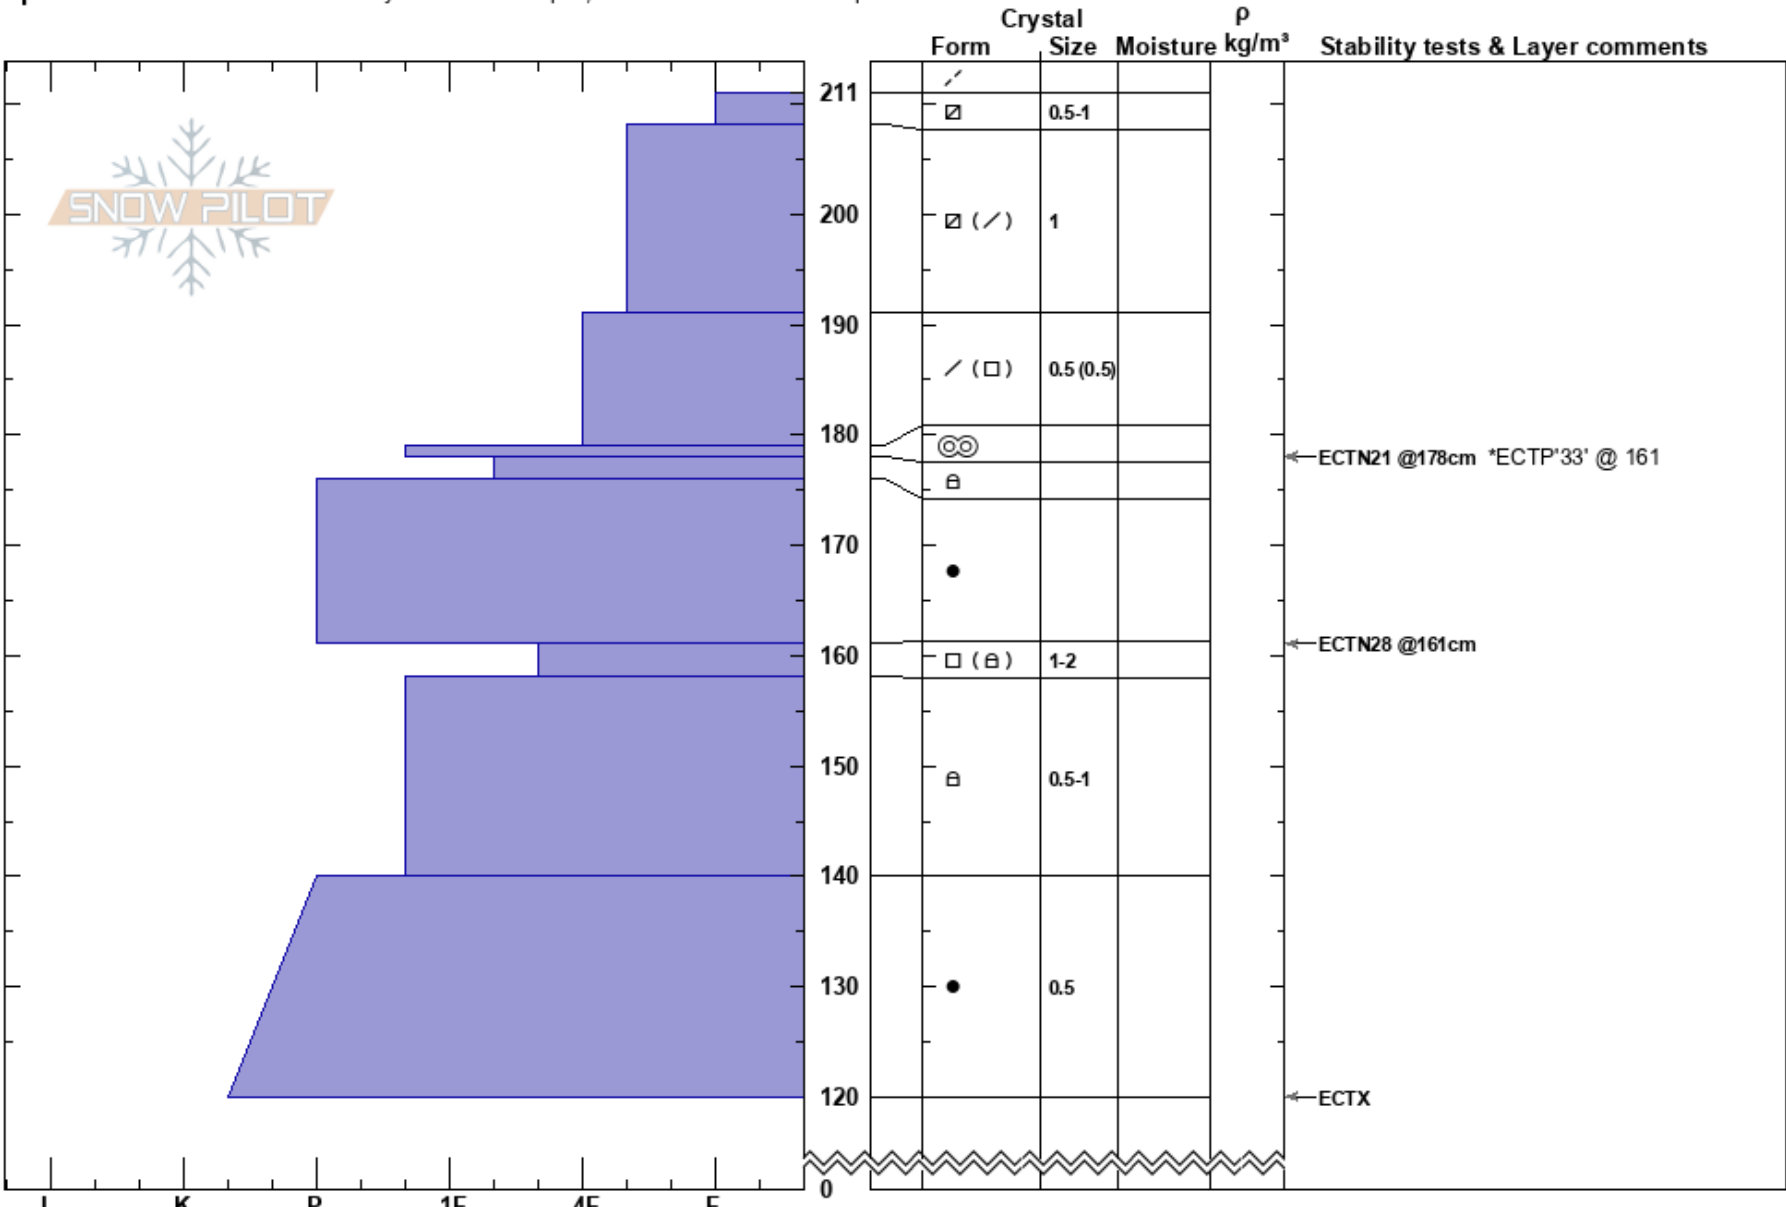

Sheep Creek  
 Cooke City  
 MT  
**Elevation:** 9147 ft  
**Aspect:** 195°  
**Specifics:** Recent avalanche activity on different slopes; Snowmobile tracks on slope

Alex Marienthal  
 02/26/2022 - 3:20pm  
**Co-ord:** 45.04107N, -109.98707W  
**Slope Angle:** 26°  
**Wind Loading:** previous

**Stability:** Fair  
**Air Temperature:**  
**Sky Cover:** CLR  
**Precipitation:** NO  
**Wind:** NW Light Breeze

**HS:**211  
**Layer Notes:**  
 176-161cm: Problematic layer

**Notes:** scores from 3 separate ect's performed side by side across slope. \*first test was ECTN21 @ 178 then propagated on 161cm with 3 extra hits after standard 30 taps.