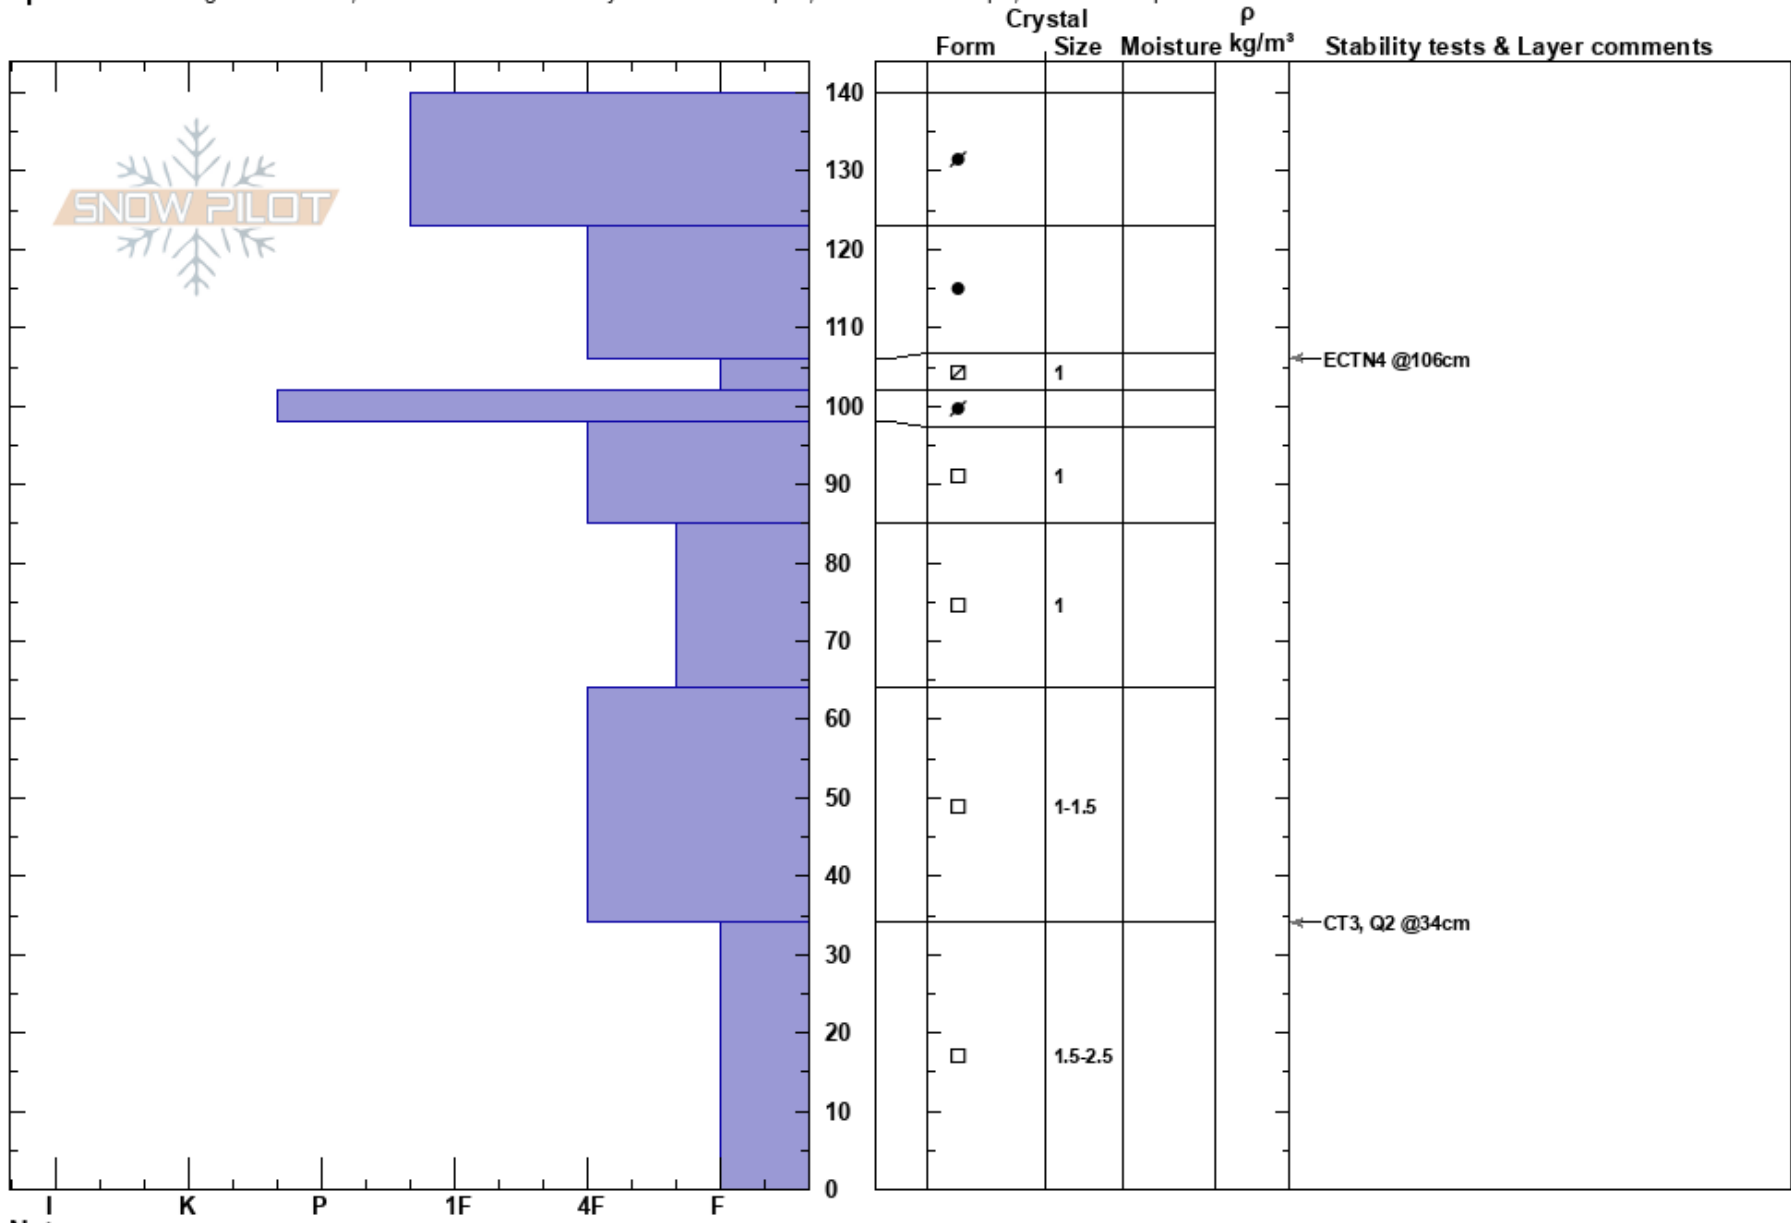

NSS Smackdab Center  
 Madison Range-N  
 MT  
 Elevation: 10519 ft  
 Aspect: N

Jon Hageness  
 02/28/2022 - 1:00pm  
 Co-ord: 45.28125N, -111.45156W  
 Slope Angle: 38°  
 Wind Loading: previous

Stability: Good  
 Air Temperature:  
 Sky Cover: OVC  
 Precipitation: NO  
 Wind: SW Strong

HS: 140

Layer Notes:

Specifics: Pit dug in a Ski Area; Recent avalanche activity on different slopes; Ski tracks on slope; We skied slope

Notes: