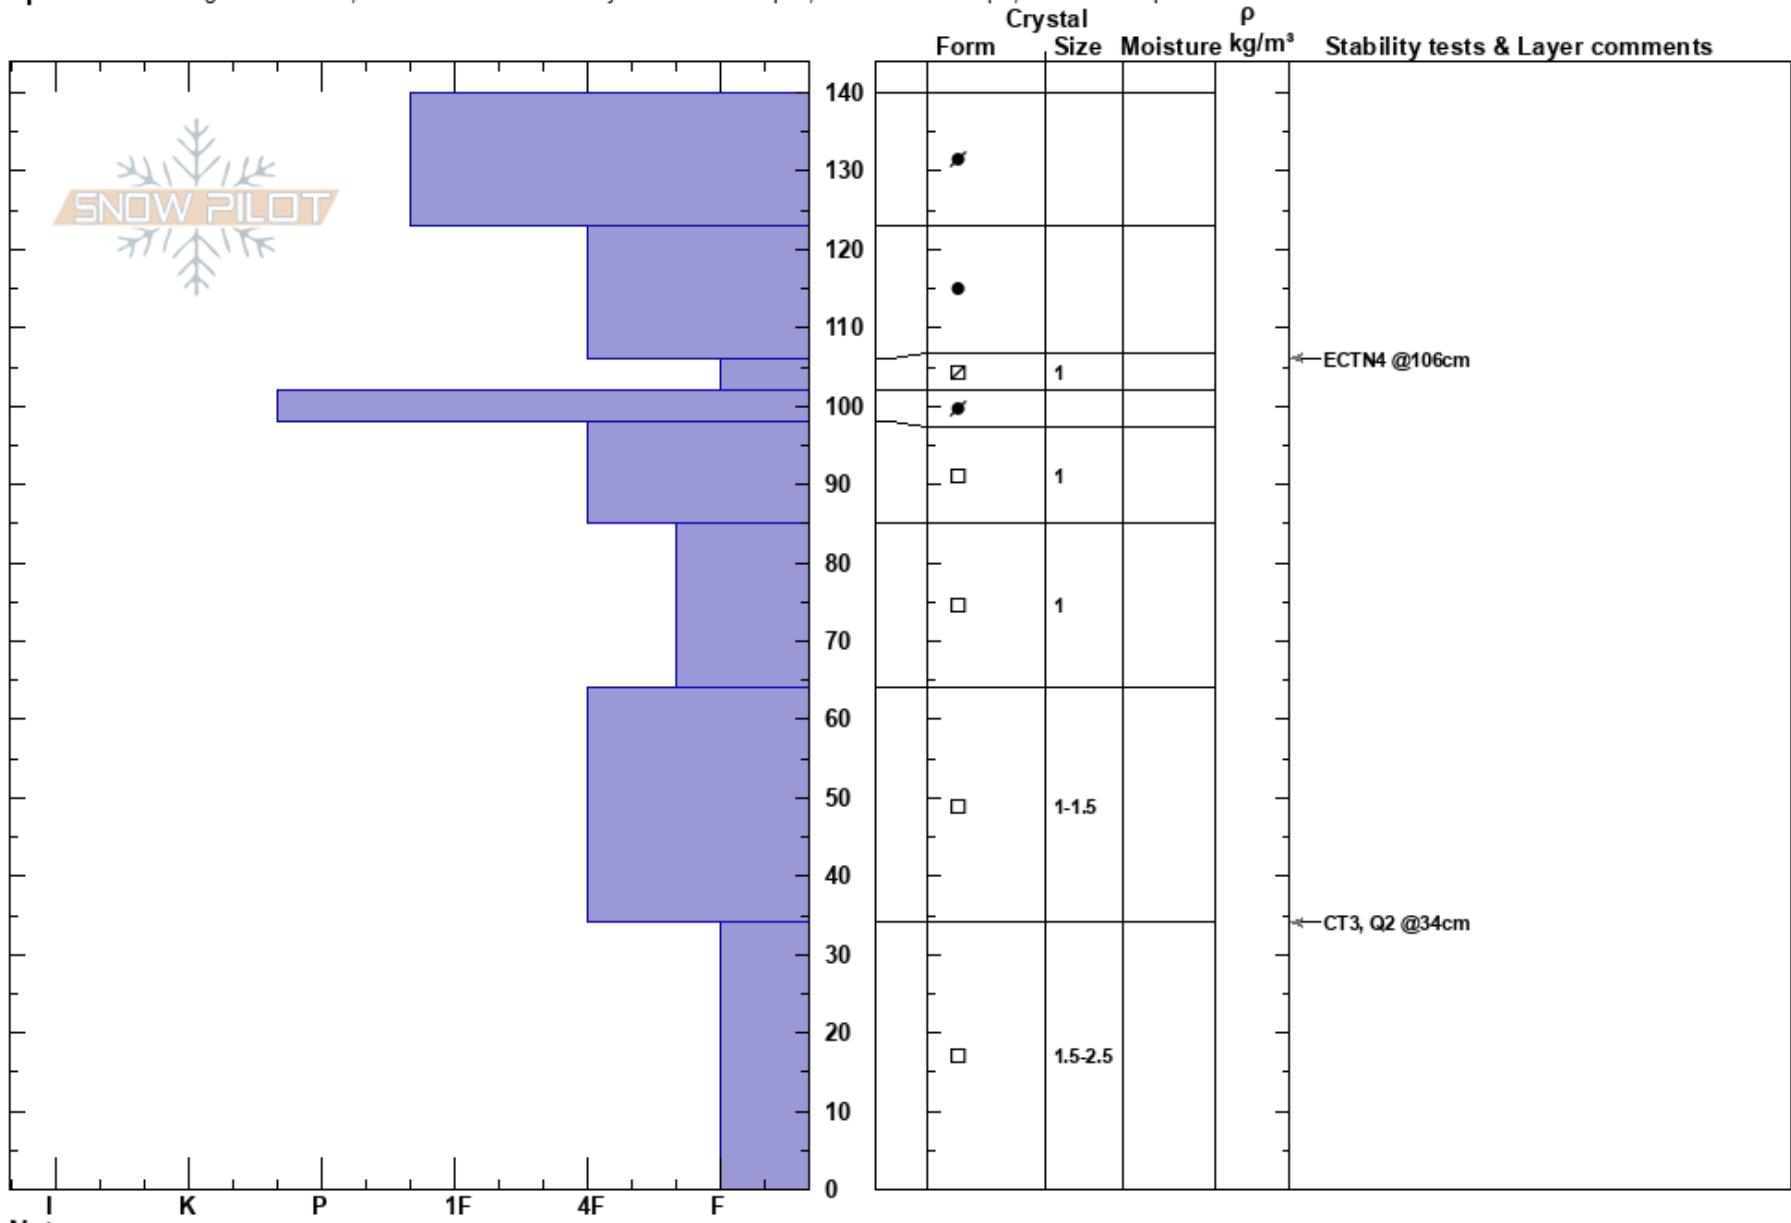

NSS Smackdab Center
 Madison Range-N
 MT
 Elevation: 10519 ft
 Aspect: N

Jon Hageness
 02/28/2022 - 1:00pm
 Co-ord: 45.28125N, -111.45156W
 Slope Angle: 38°
 Wind Loading: previous

Stability: Good
 Air Temperature:
 Sky Cover: OVC
 Precipitation: NO
 Wind: SW Strong

HS: 140

Layer Notes:

Specifics: Pit dug in a Ski Area; Recent avalanche activity on different slopes; Ski tracks on slope; We skied slope

Notes: