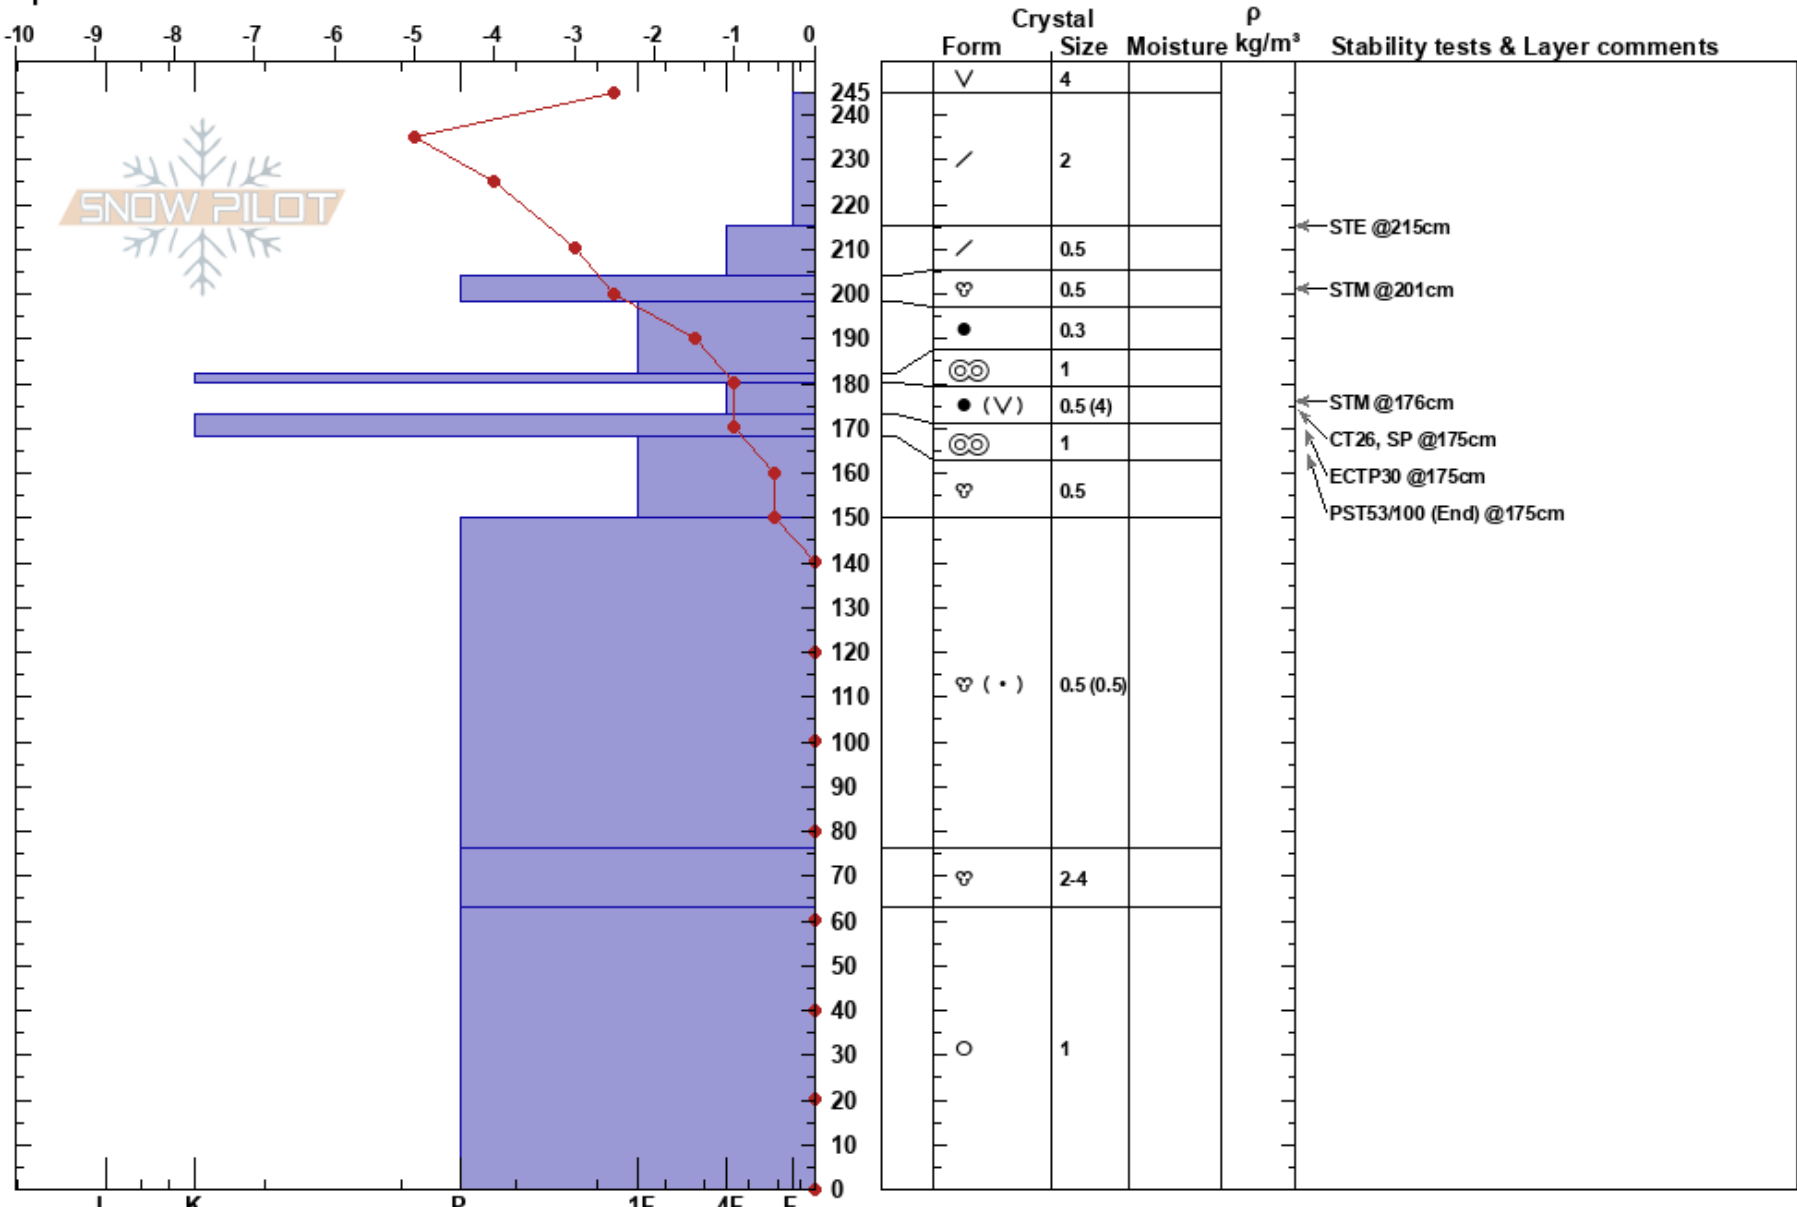

Site #2 Rockdale VP
 Snoqualmie Pass
 WA
 Elevation: 3912 ft
 Aspect: NE
 Specifics:

Hunter Reed
 02/26/2022 - 10:44am
 Co-ord: 10T 617952W 5249369N
 Slope Angle: 11°
 Wind Loading: yes

Stability: **HS:245**
 Air Temperature: -2.5°C **PF: 30** 180-173cm: Problematic layer
 Sky Cover: OVC **PS: 15**
 Precipitation: NO
 Wind: SE Light Breeze

Notes: Blowing snow on slope above. A lot of scoured snow. I did not observe the lee slope.