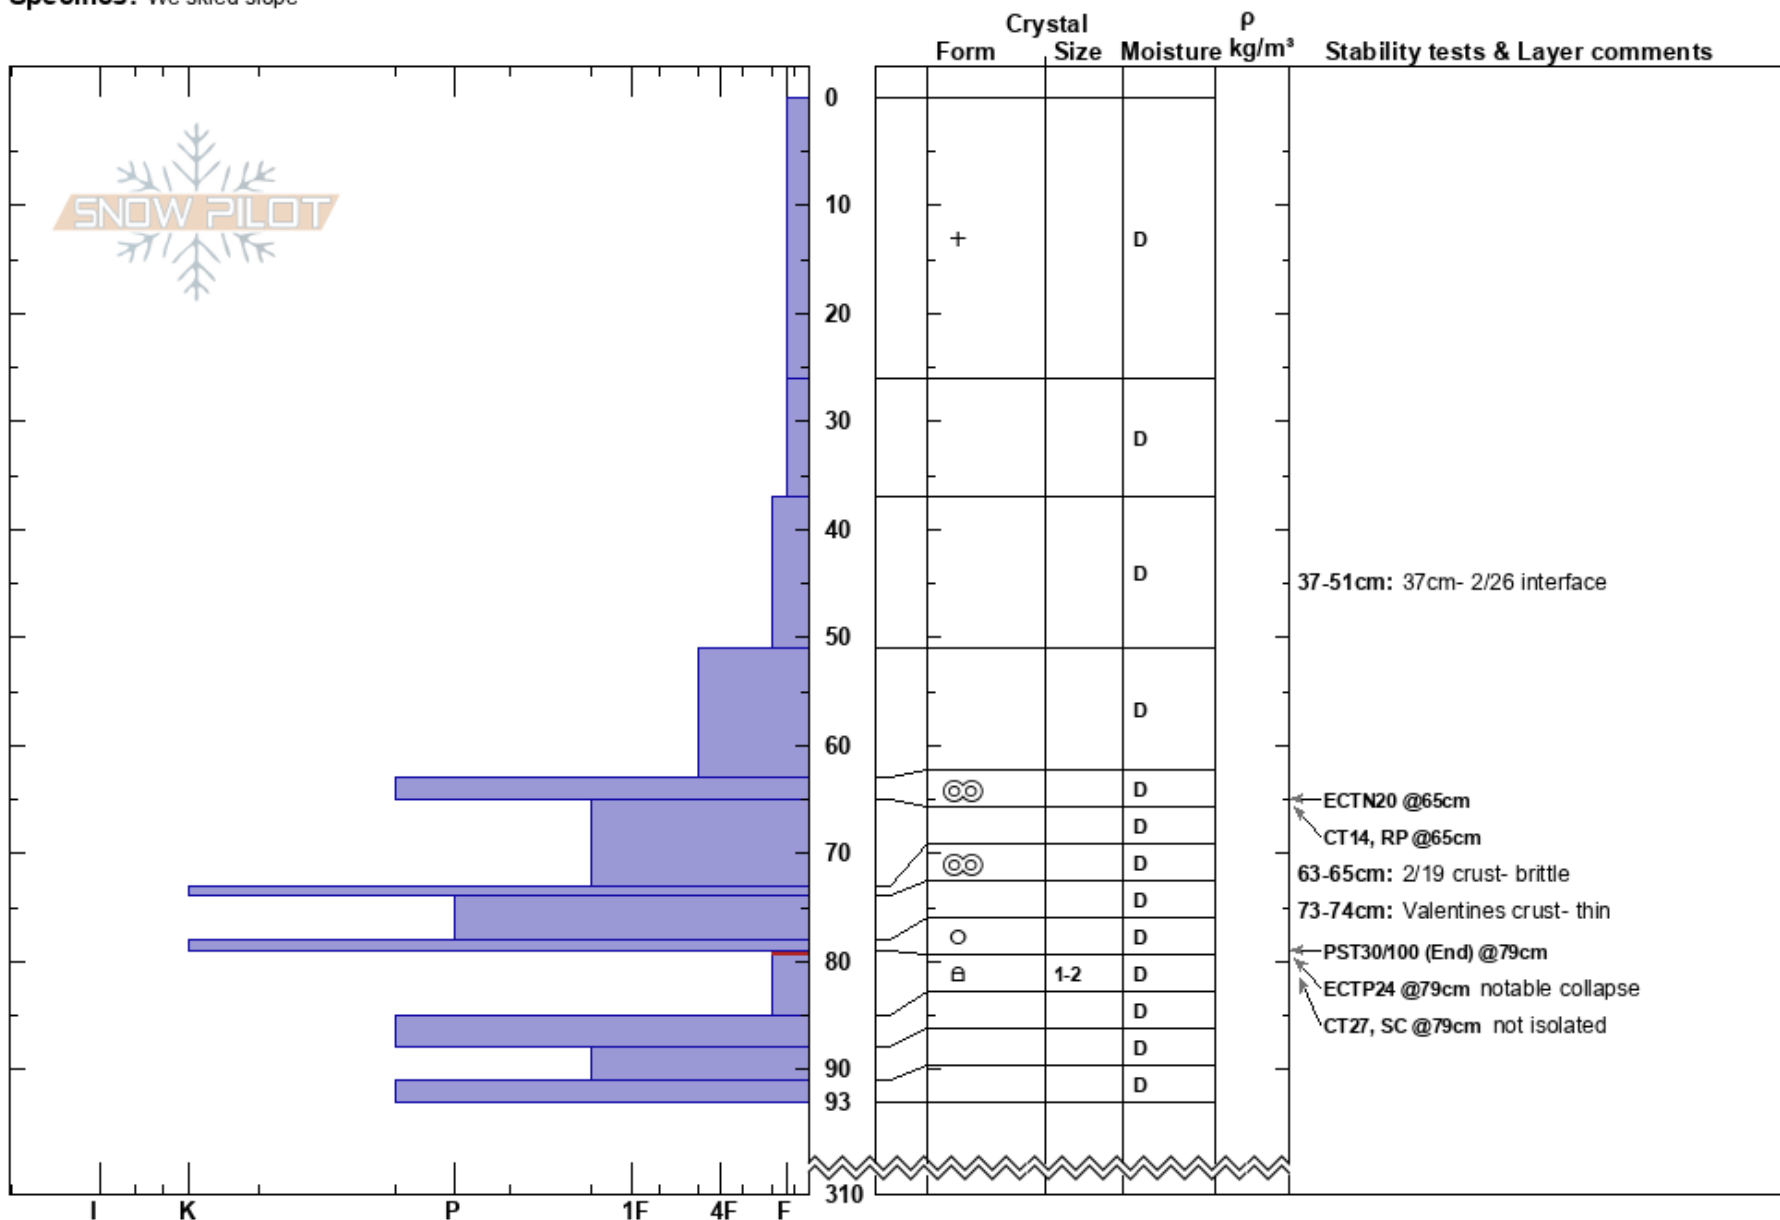

First Bowl
 North Cascades, East
 WA
 Elevation: 6517 ft
 Aspect: 15°
 Specifics: We skied slope

Hirshberg Josh
 02/27/2022 - 12:30pm
 Co-ord: 10U 673491W 5379001N
 Slope Angle: 15°
 Wind Loading: yes

Stability: Poor
 Air Temperature:
 Sky Cover: SCT
 Precipitation: S1
 Wind: NE Moderate

HS:310
 PF: 60
 37-51cm: 37cm- 2/26 interface
 63-65cm: 2/19 crust- brittle
 73-74cm: Valentines crust- thin
 78-79cm: Eroding
 79-85cm: Late Jan FC
 [More Layer Comments below]

Notes: Additional Layer Comments: 85-79cm: Problematic layer;