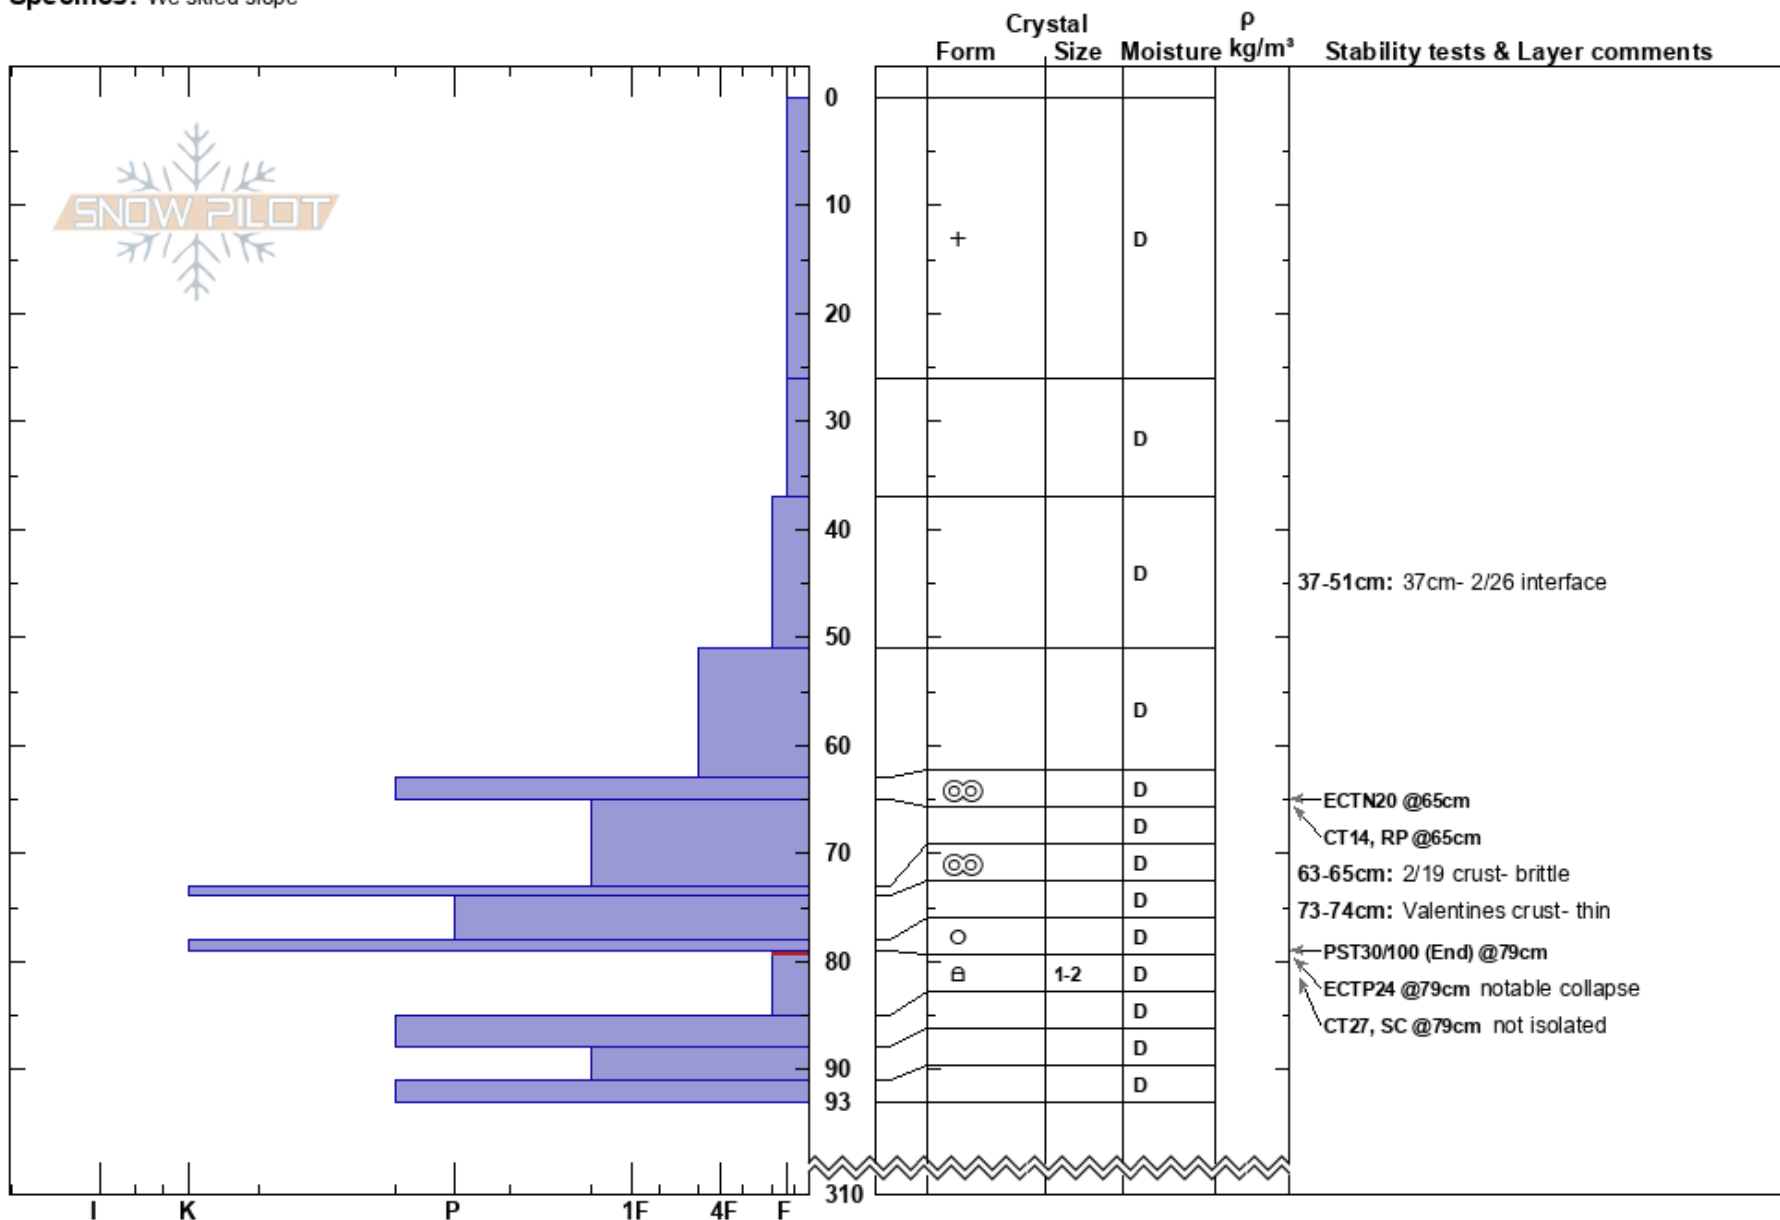

First Bowl  
 North Cascades, East WA  
 Elevation: 6517 ft  
 Aspect: 15°  
 Specifics: We skied slope

Hirshberg Josh  
 02/27/2022 - 12:30pm  
 Co-ord: 10U 673491W 5379001N  
 Slope Angle: 15°  
 Wind Loading: yes

Stability: Poor  
 Air Temperature:  
 Sky Cover: SCT  
 Precipitation: S1  
 Wind: NE Moderate

HS:310  
 PF: 60  
 37-51cm: 37cm- 2/26 interface  
 63-65cm: 2/19 crust- brittle  
 73-74cm: Valentines crust- thin  
 78-79cm: Eroding  
 79-85cm: Late Jan FC  
 [More Layer Comments below]

Notes: Additional Layer Comments: 85-79cm: Problematic layer;