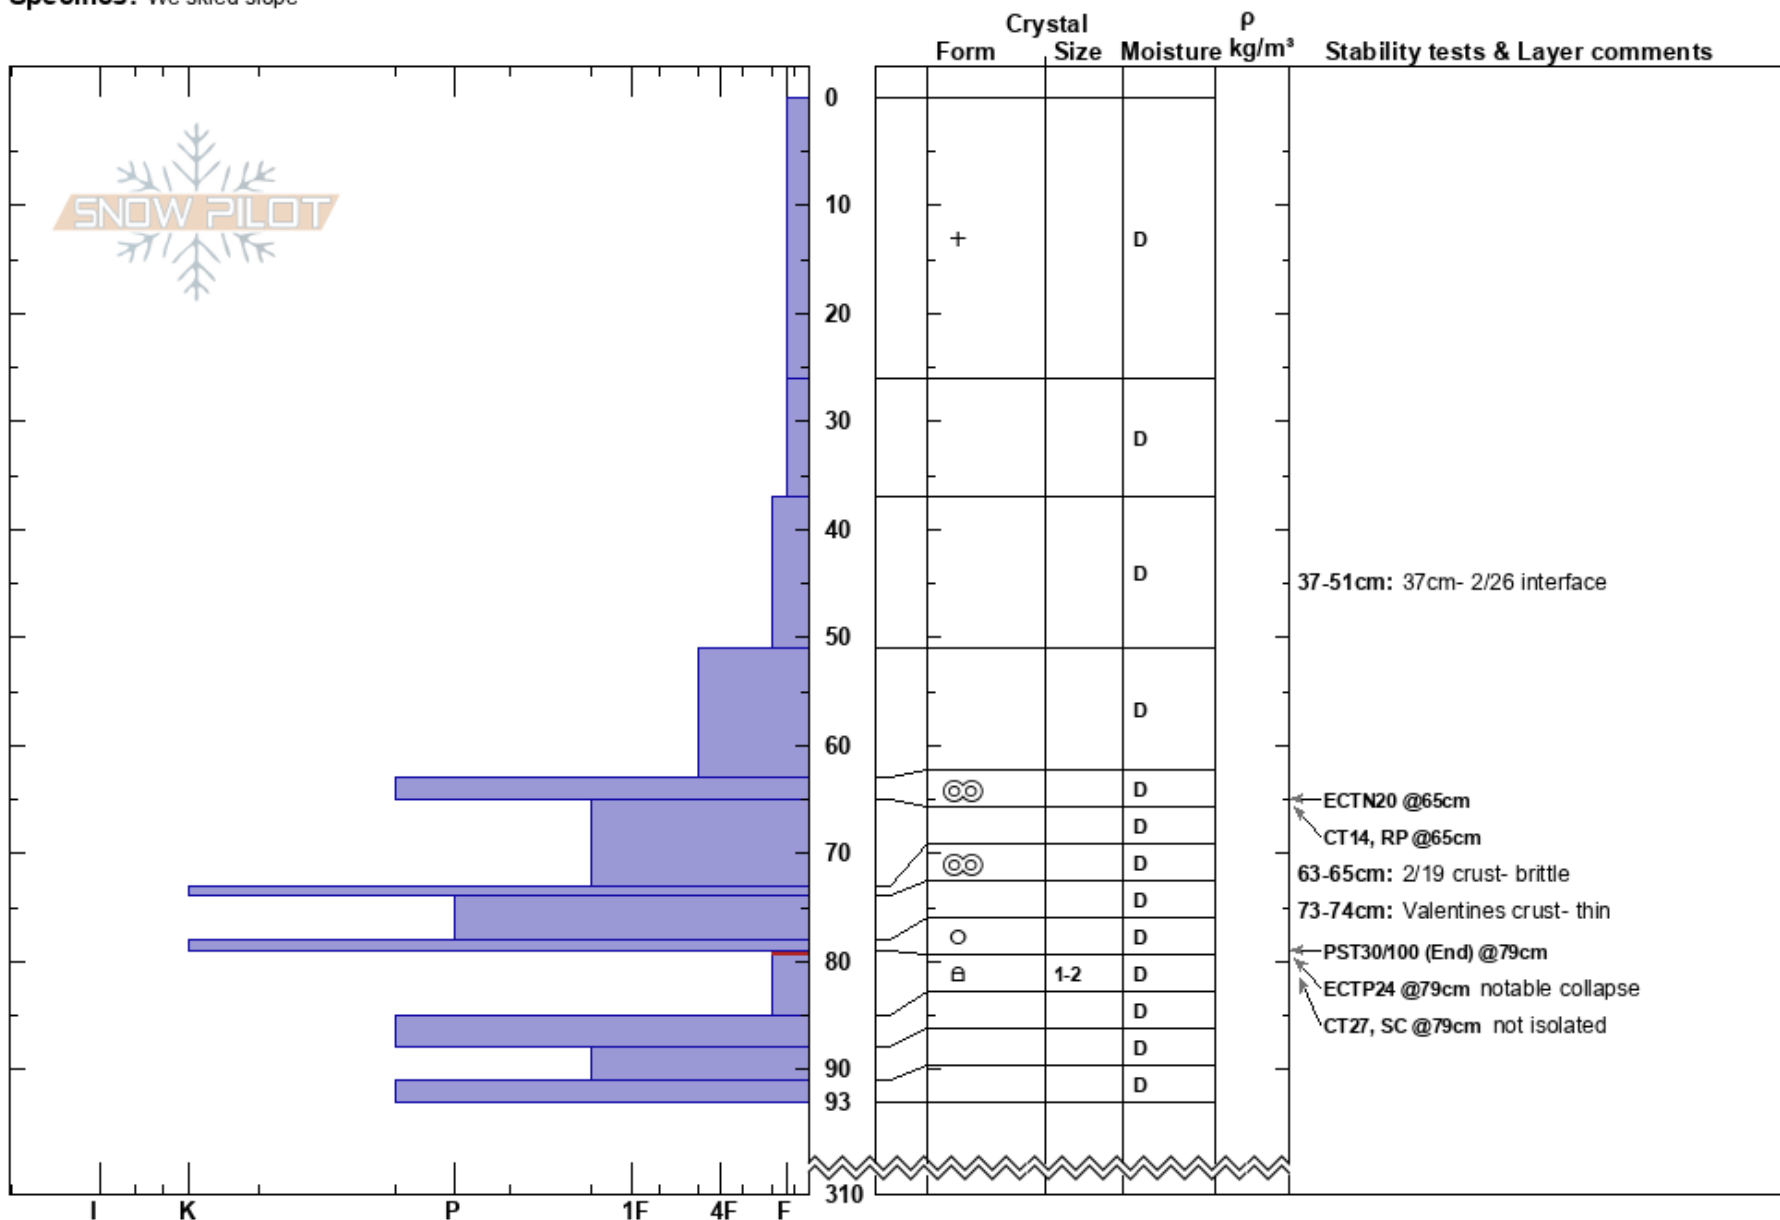

First Bowl
 North Cascades, East WA
 Elevation: 6517 ft
 Aspect: 15°
 Specifics: We skied slope

Hirshberg Josh
 02/27/2022 - 12:30pm
 Co-ord: 10U 673491W 5379001N
 Slope Angle: 15°
 Wind Loading: yes

Stability: Poor
 Air Temperature:
 Sky Cover: SCT
 Precipitation: S1
 Wind: NE Moderate

HS:310
 PF: 60
 37-51cm: 37cm- 2/26 interface
 63-65cm: 2/19 crust- brittle
 73-74cm: Valentines crust- thin
 78-79cm: Eroding
 79-85cm: Late Jan FC
 [More Layer Comments below]

Notes: Additional Layer Comments: 85-79cm: Problematic layer;