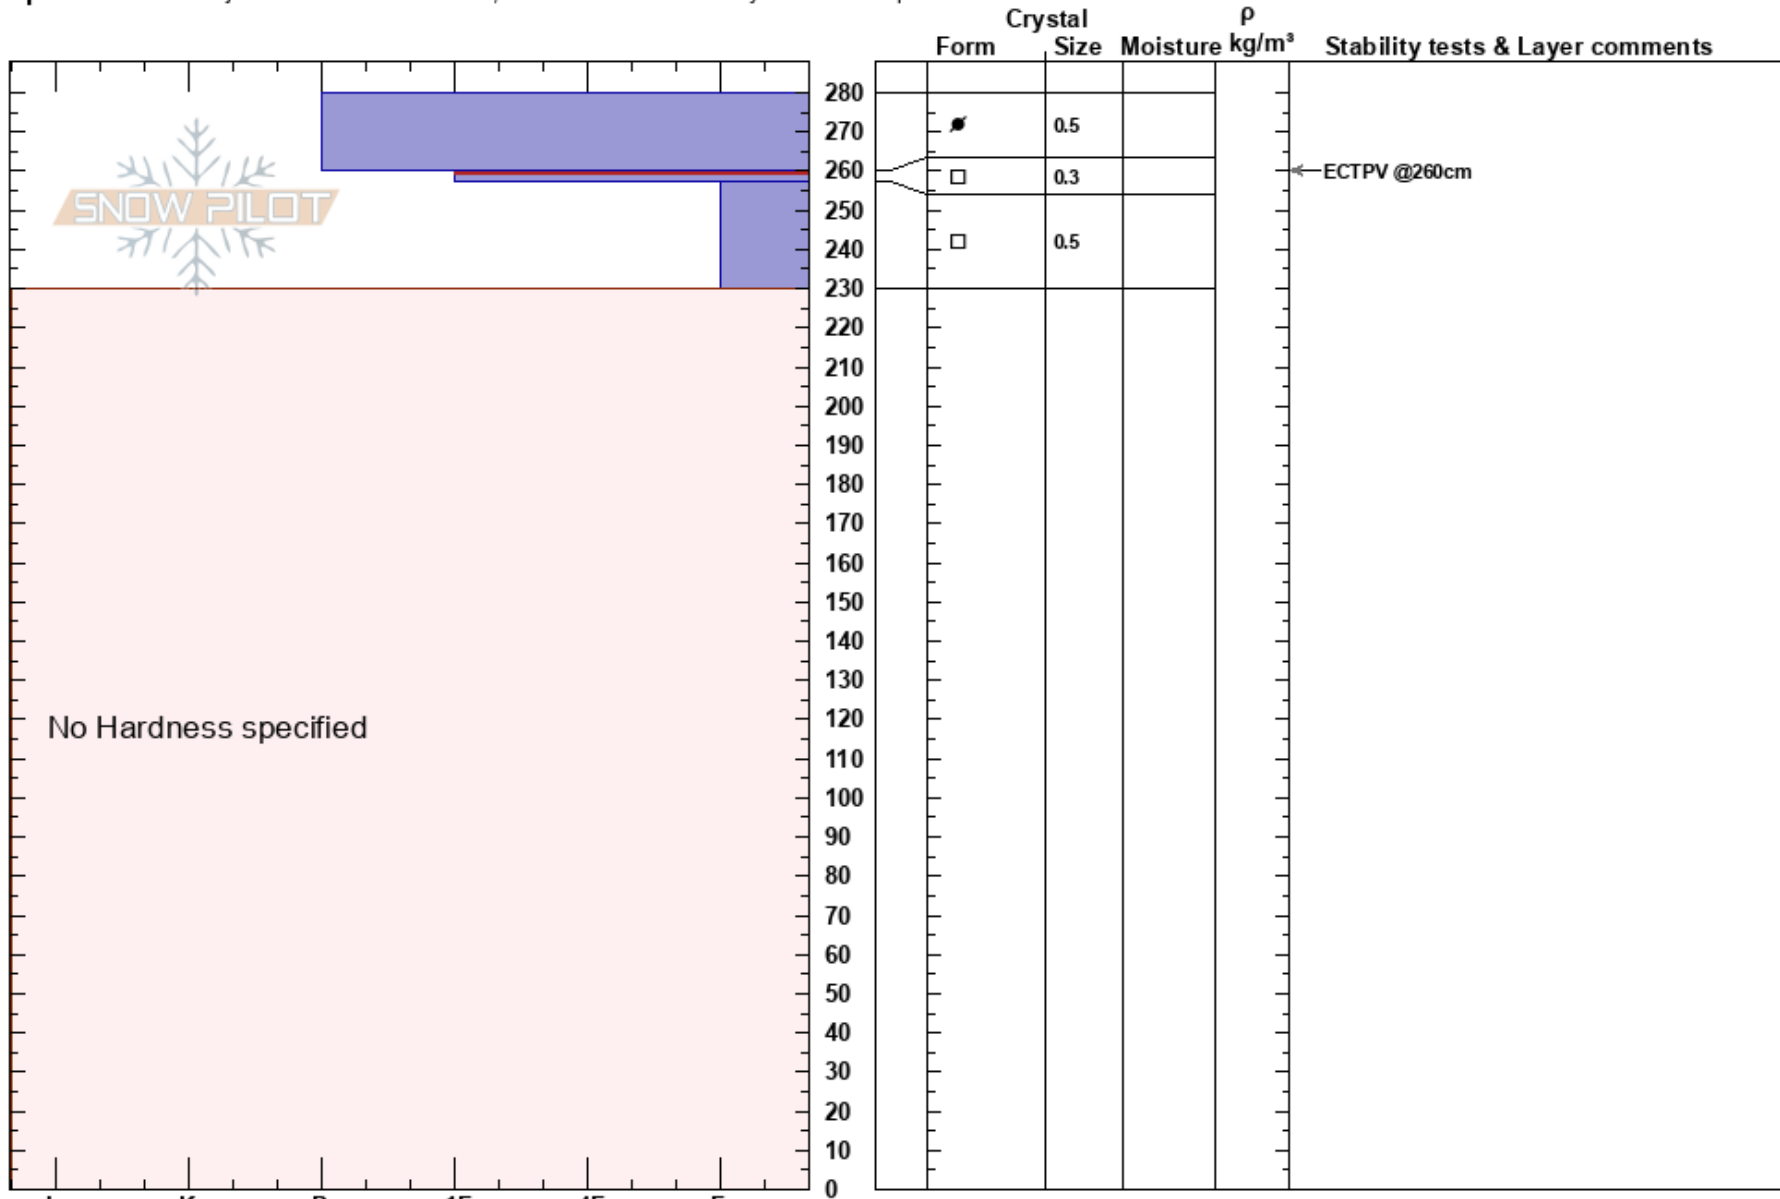

260-257cm: Problematic layer

MT

Co-ord: 45.93907N, -110.97772W

Sky Cover: CLR

Elevation: 2431 m

Slope Angle: 40°

Precipitation: NO

Aspect: NE

Wind Loading:

Wind:

Specifics: Pit is adjacent to avalanche: crown; Recent avalanche activity on similar slopes

No Hardness specified

Notes: