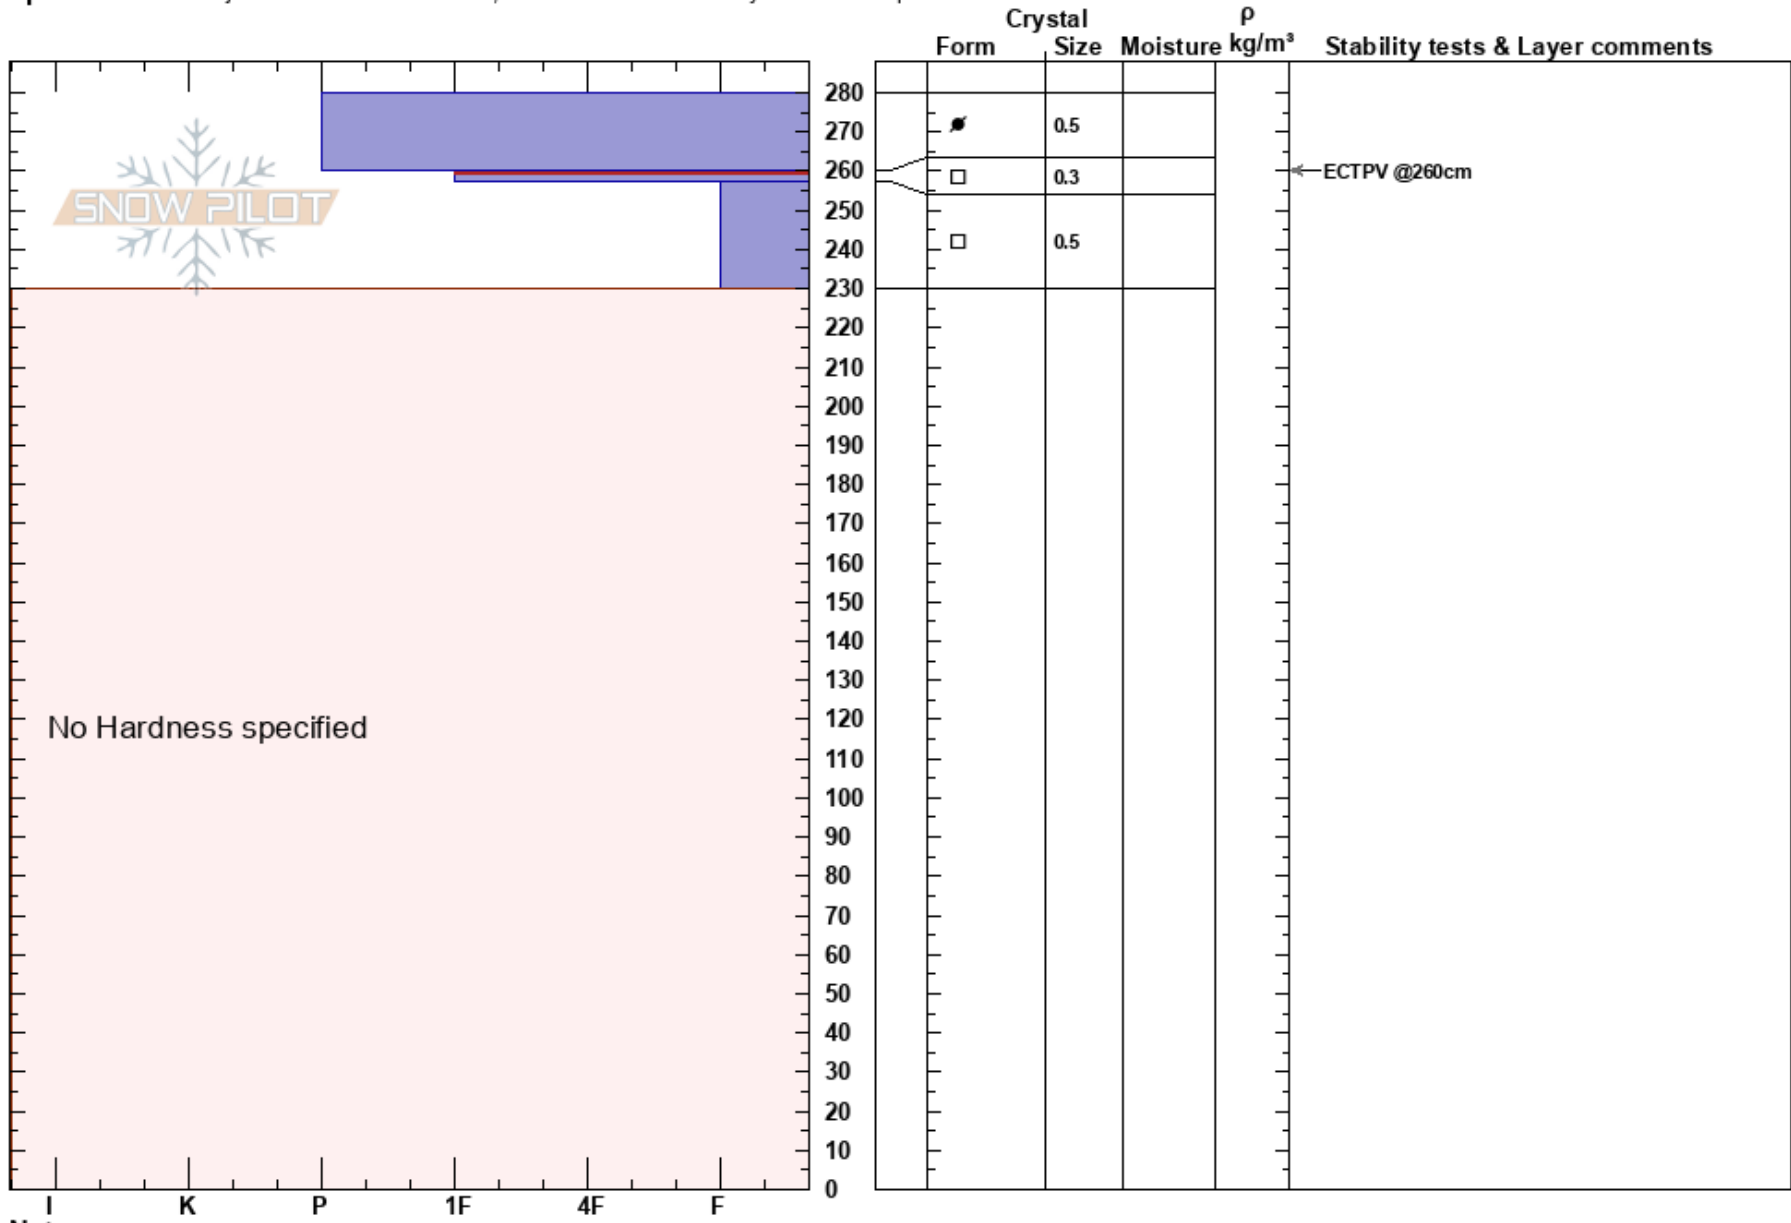

260-257cm: Problematic layer

MT

Co-ord: 45.93907N, -110.97772W

Sky Cover: CLR

Elevation: 2431 m

Slope Angle: 40°

Precipitation: NO

Aspect: NE

Wind Loading:

Wind:

Specifics: Pit is adjacent to avalanche: crown; Recent avalanche activity on similar slopes

Notes: