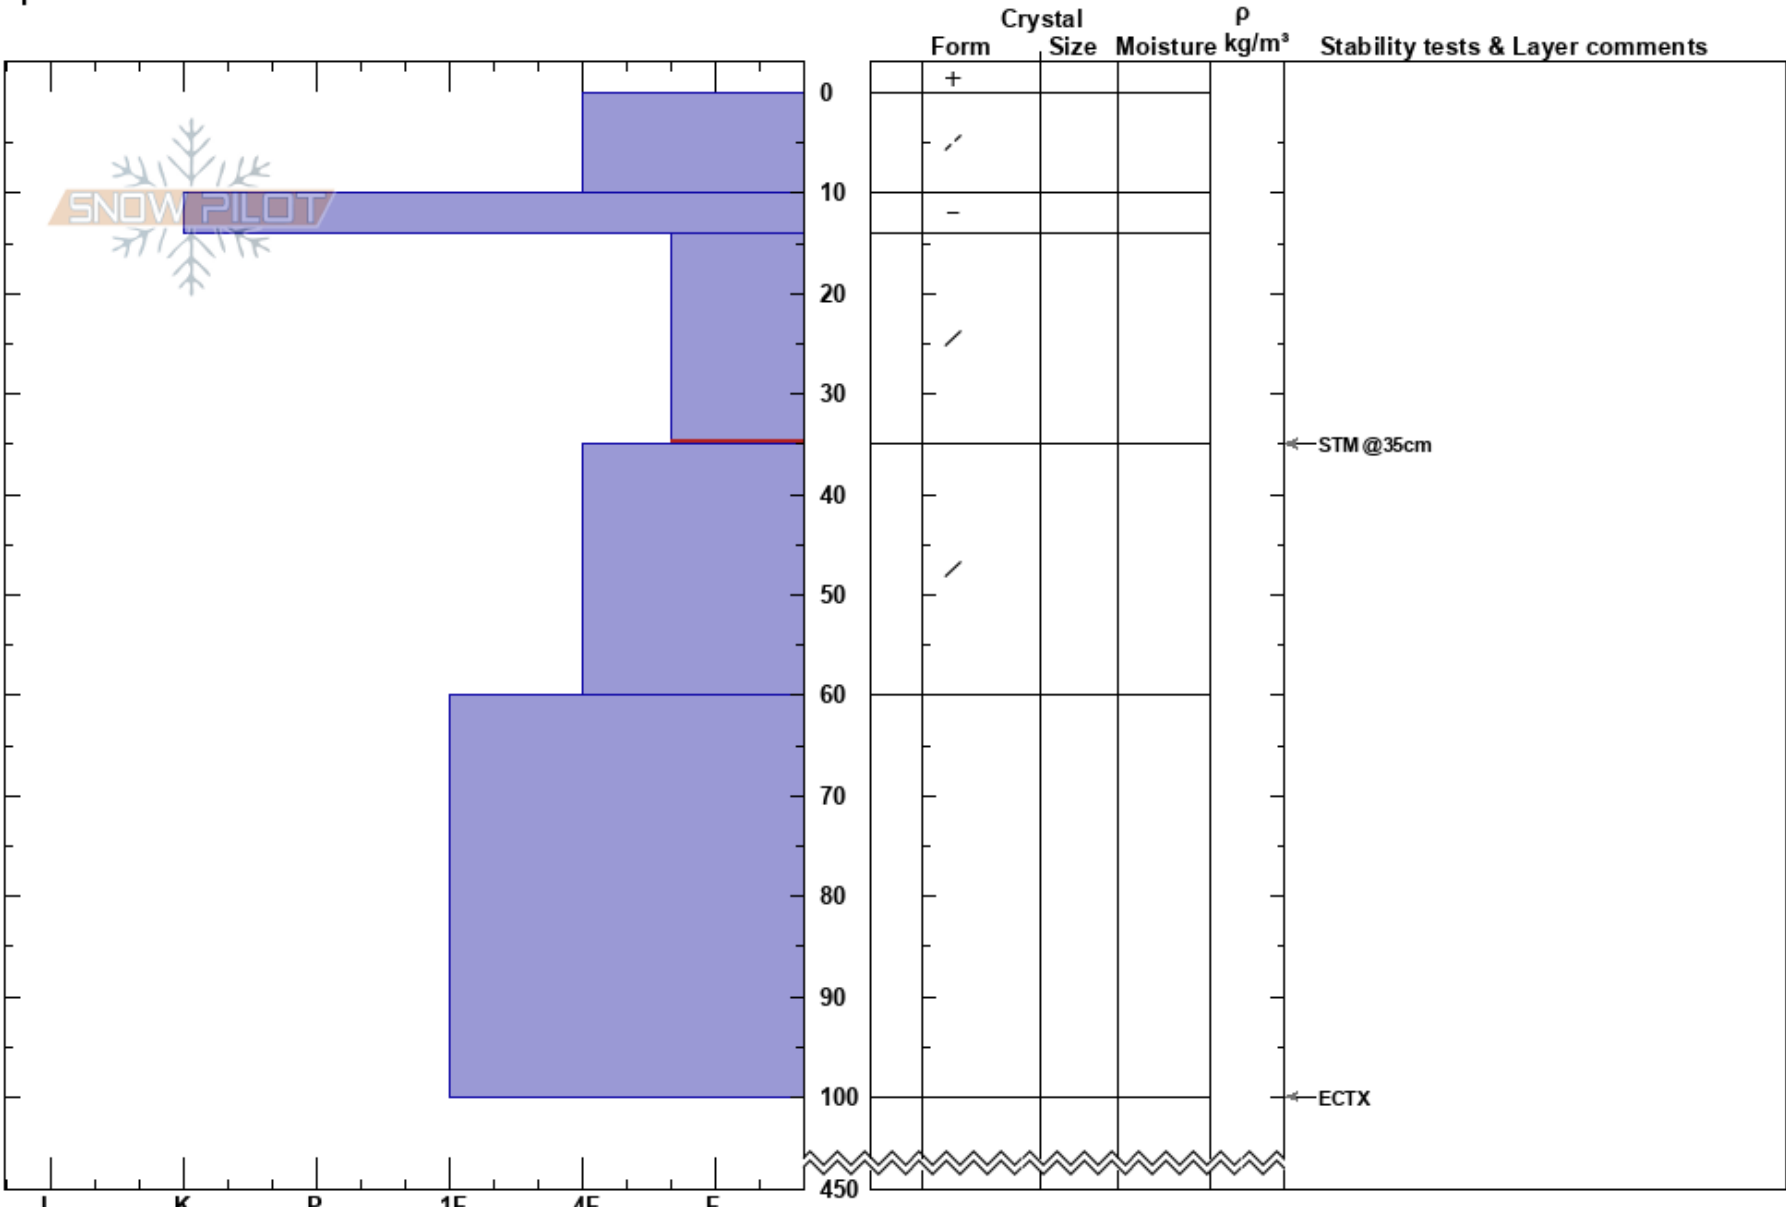

Apollo South  
 Tordrillo Range  
 AK  
 Elevation: 4302 ft  
 Aspect: 163°  
 Specifics:

Wes Wylie  
 02/27/2022 - 9:30am  
 Co-ord: 61.39778N, -152.13507W  
 Slope Angle: 28°  
 Wind Loading:

Stability:  
 Air Temperature: -2°C  
 Sky Cover: CLR  
 Precipitation: NO  
 Wind: Calm  
 HS: 450  
 PF: 70  
 PS: 10  
 14-35cm: Problematic layer

Notes: Wanted to evaluate southerly aspects on the Capps