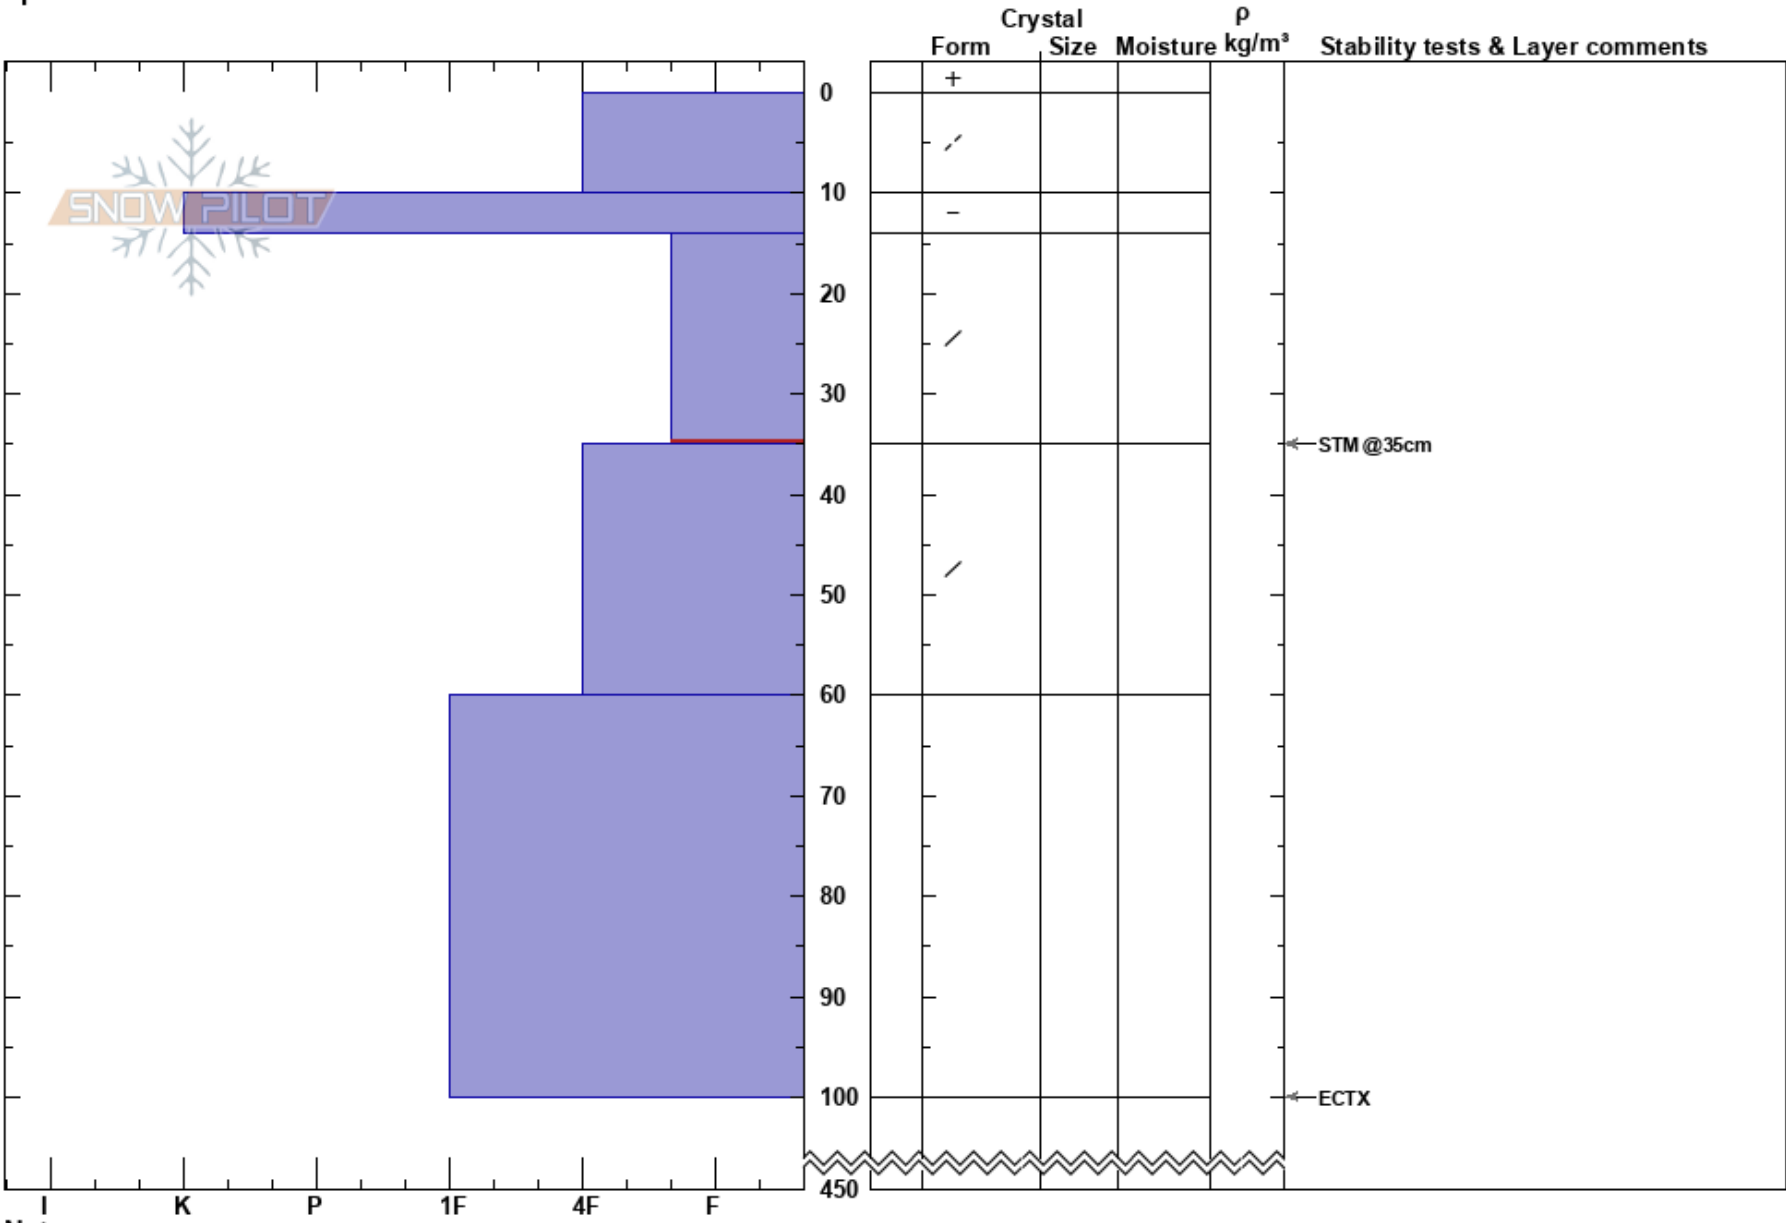

Apollo South
 Tordrillo Range
 AK
 Elevation: 4302 ft
 Aspect: 163°
 Specifics:

Wes Wylie
 02/27/2022 - 9:30am
 Co-ord: 61.39778N, -152.13507W
 Slope Angle: 28°
 Wind Loading:

Stability:
 Air Temperature: -2°C
 Sky Cover: CLR
 Precipitation: NO
 Wind: Calm

HS: 450
 PF: 70
 PS: 10
 14-35cm: Problematic layer

Notes: Wanted to evaluate southerly aspects on the Capps