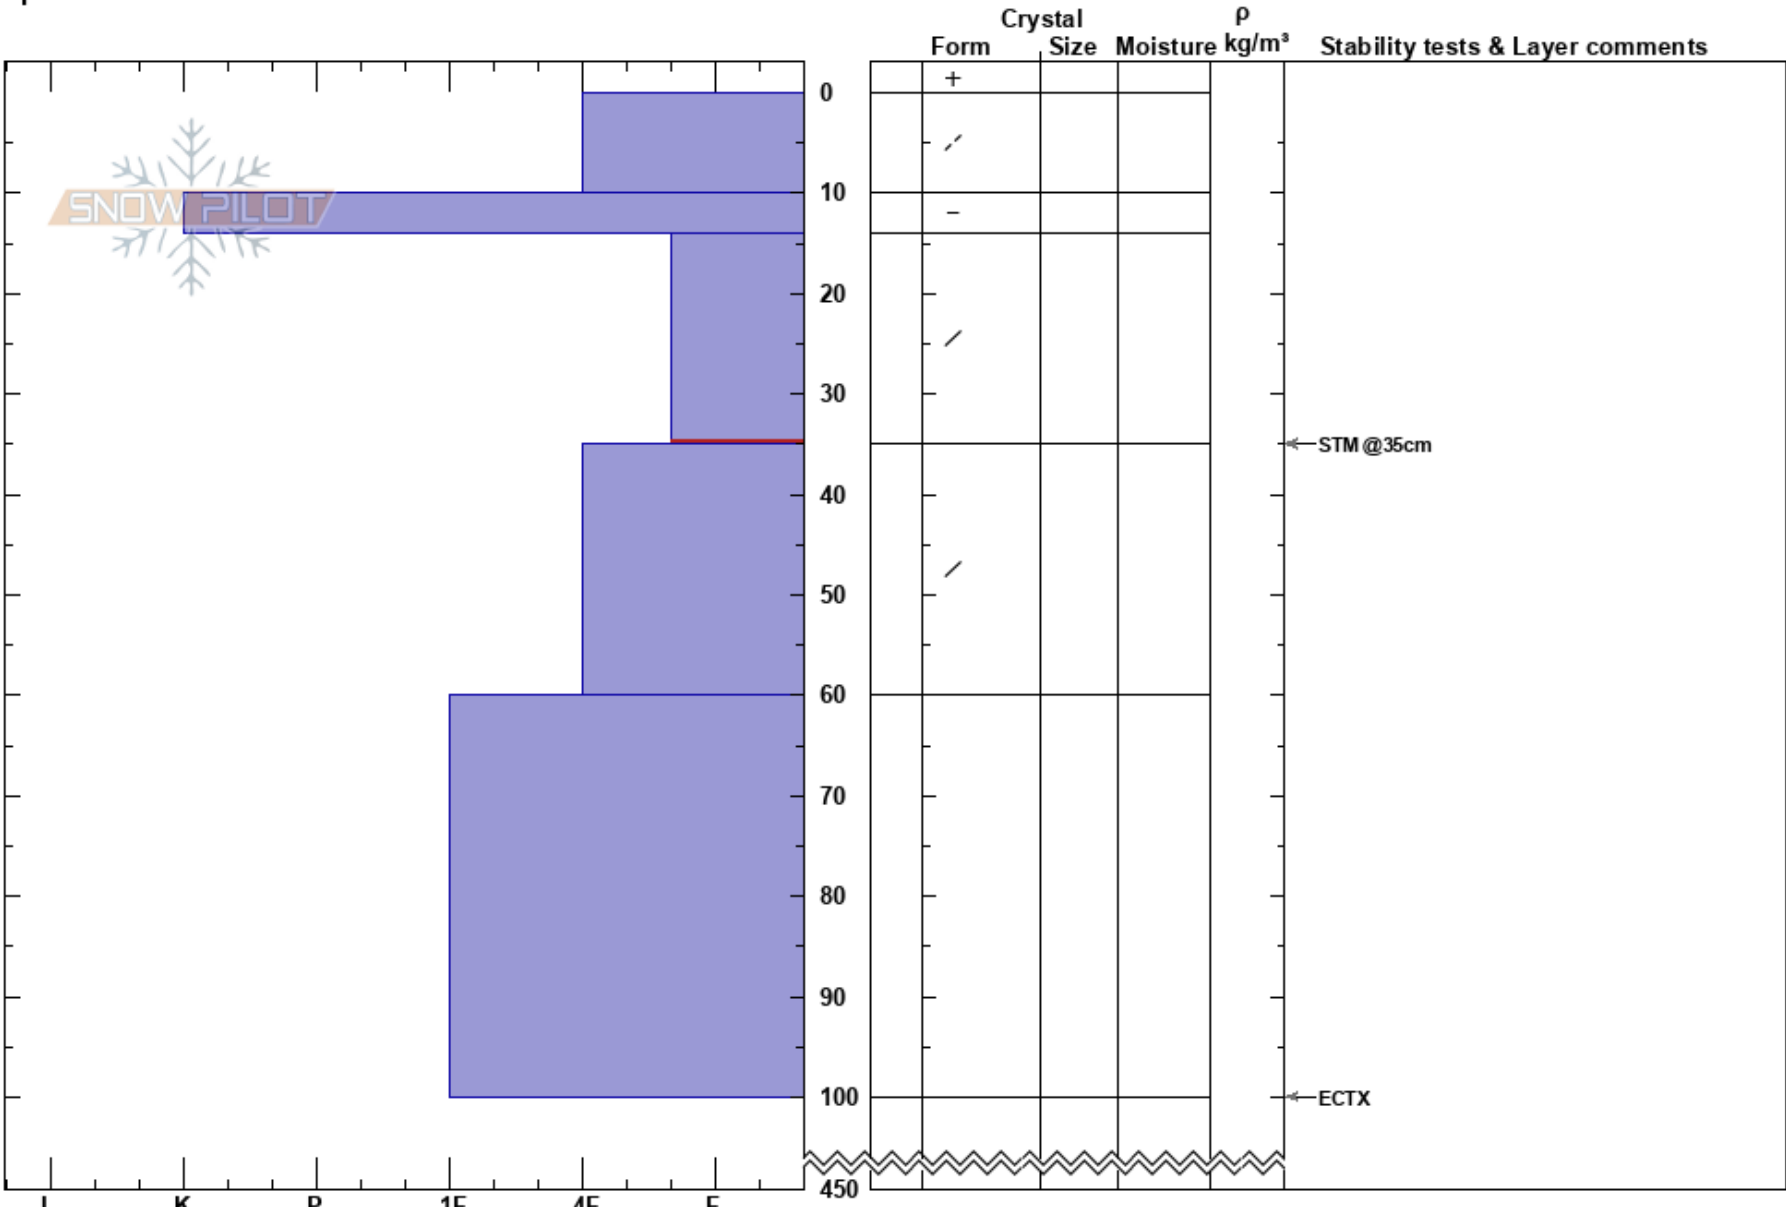

Apollo South
 Tordrillo Range
 AK
 Elevation: 4302 ft
 Aspect: 163°
 Specifics:

Wes Wylie
 02/27/2022 - 9:30am
 Co-ord: 61.39778N, -152.13507W
 Slope Angle: 28°
 Wind Loading:

Stability:
 Air Temperature: -2°C
 Sky Cover: CLR
 Precipitation: NO
 Wind: Calm
 HS: 450
 PF: 70
 PS: 10
 14-35cm: Problematic layer

Notes: Wanted to evaluate southerly aspects on the Capps