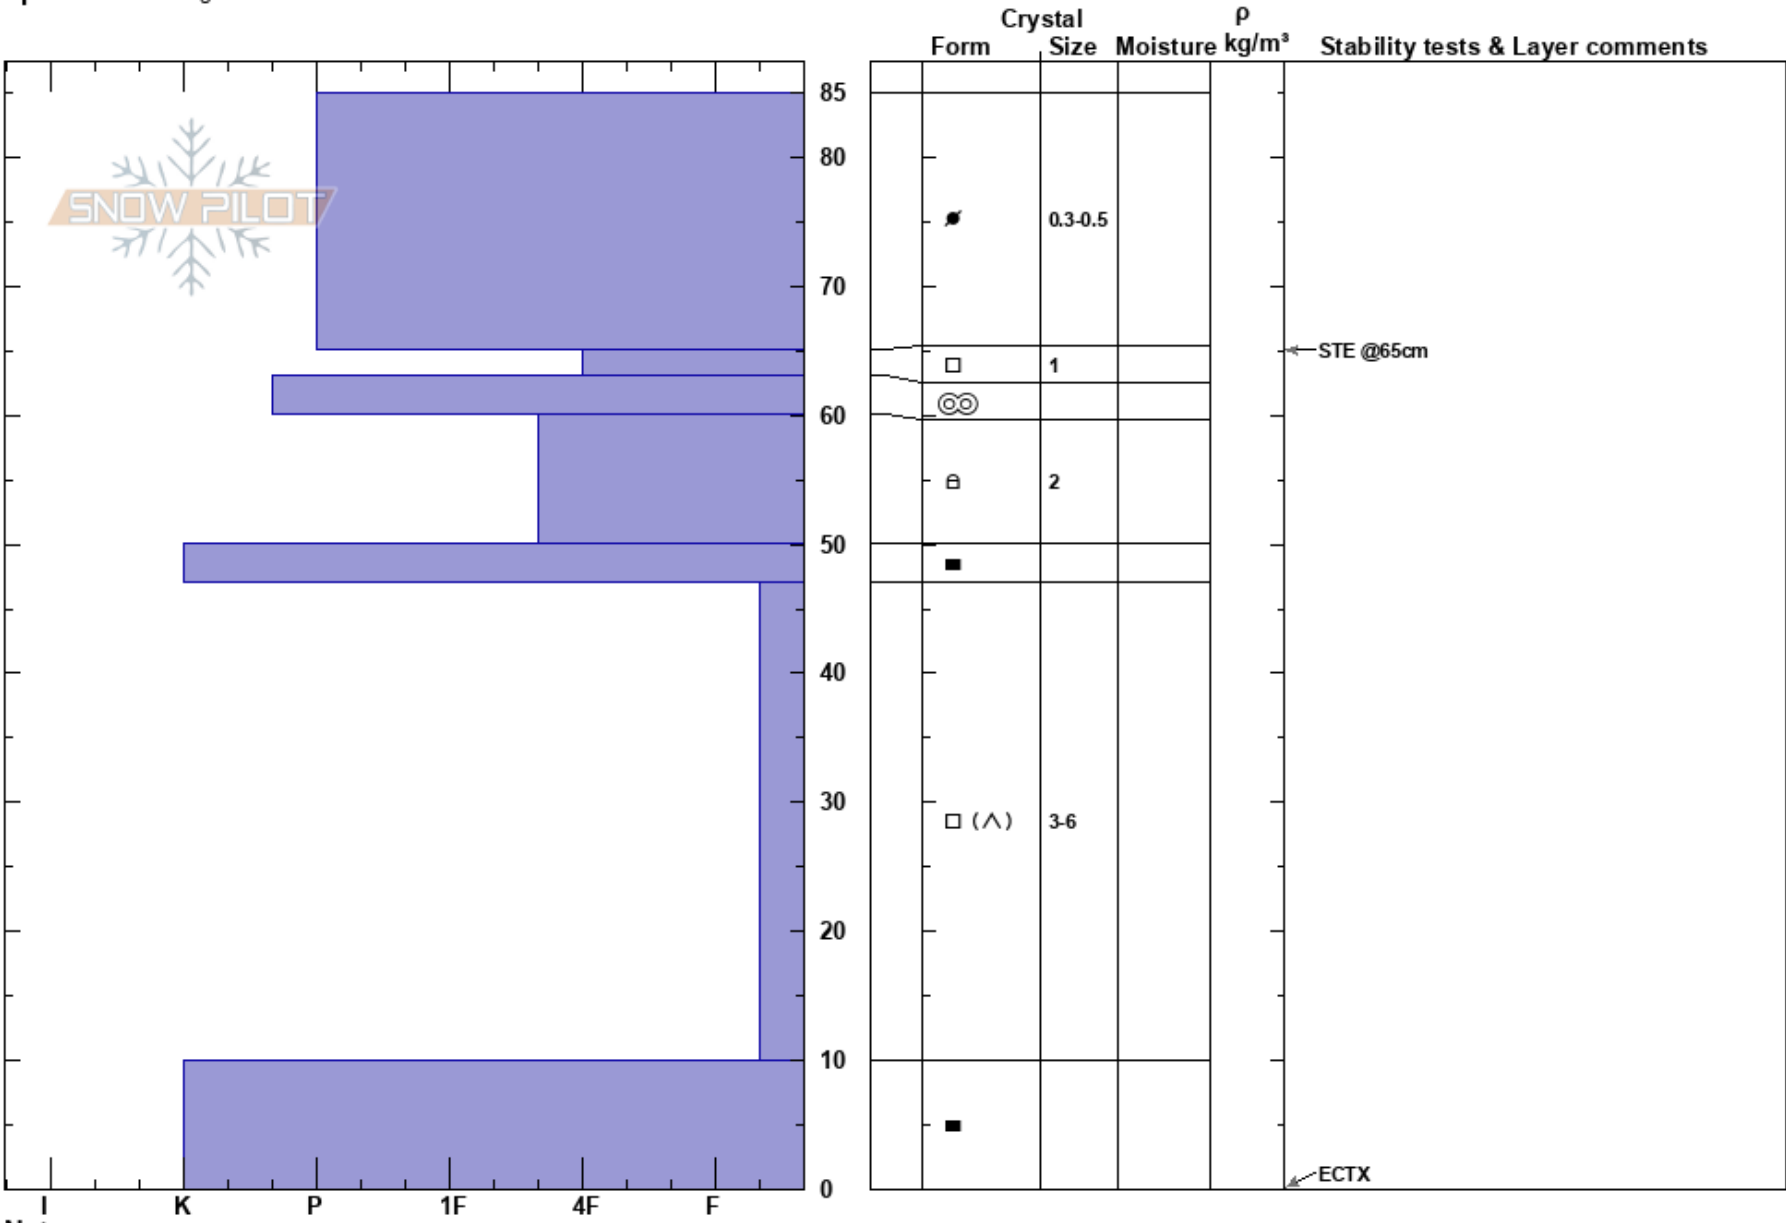

Top of Close Call
 Bridger Range
 MT
Elevation: 8650 ft
Aspect: 120°
Specifics: Pit dug in a Ski Area

Bridger Bowl
 02/26/2022 - 10:30am
Co-ord: 45.80597N, -110.93153W
Slope Angle: 34°
Wind Loading: yes

Stability:
Air Temperature:
Sky Cover: CLR
Precipitation: NO
Wind: S Strong

HS: 85
PF: 10
Layer Notes:

Notes: Ella