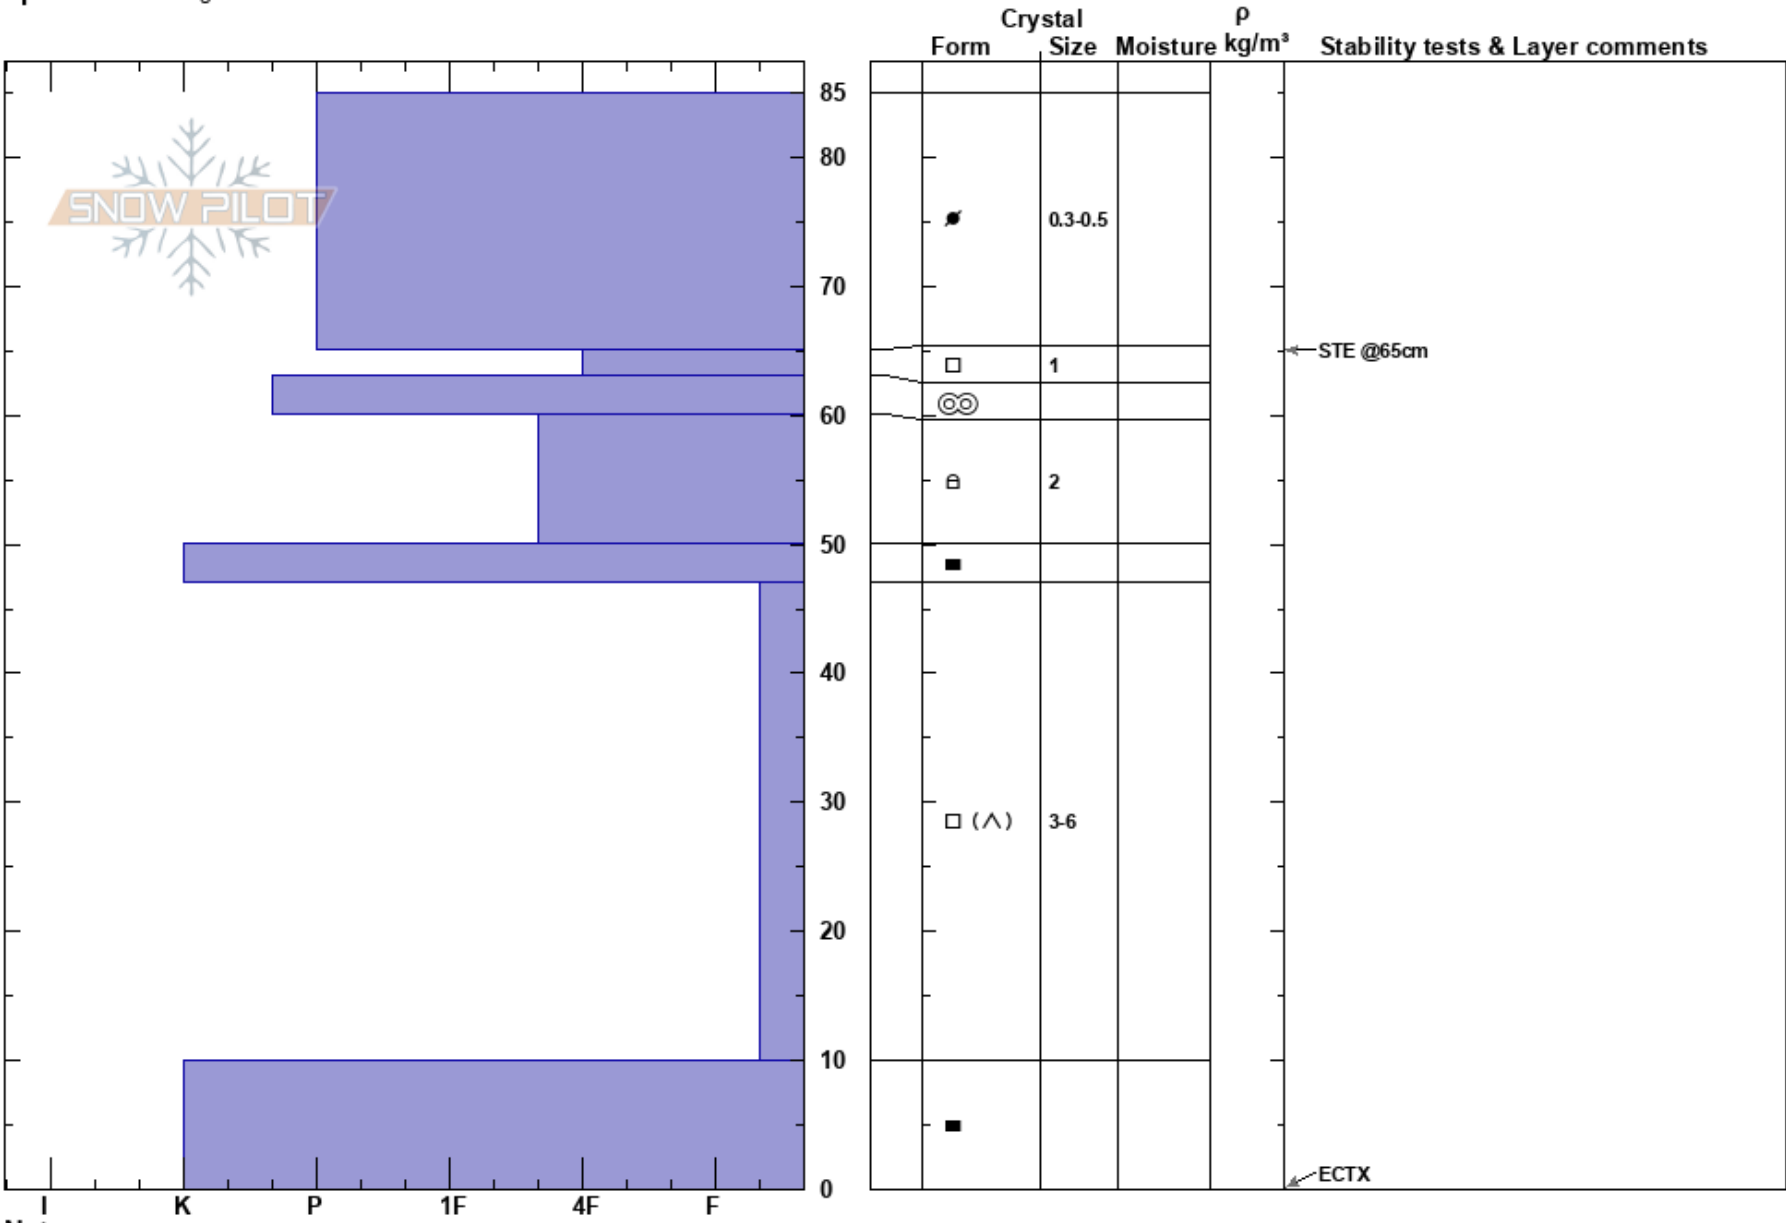

Top of Close Call
 Bridger Range
 MT
Elevation: 8650 ft
Aspect: 120°
Specifics: Pit dug in a Ski Area

Bridger Bowl
 02/26/2022 - 10:30am
Co-ord: 45.80597N, -110.93153W
Slope Angle: 34°
Wind Loading: yes

Stability:
Air Temperature: HS:85
Sky Cover: CLR
Precipitation: NO
Wind: S Strong

Layer Notes:
 PF: 10

Notes: Ella