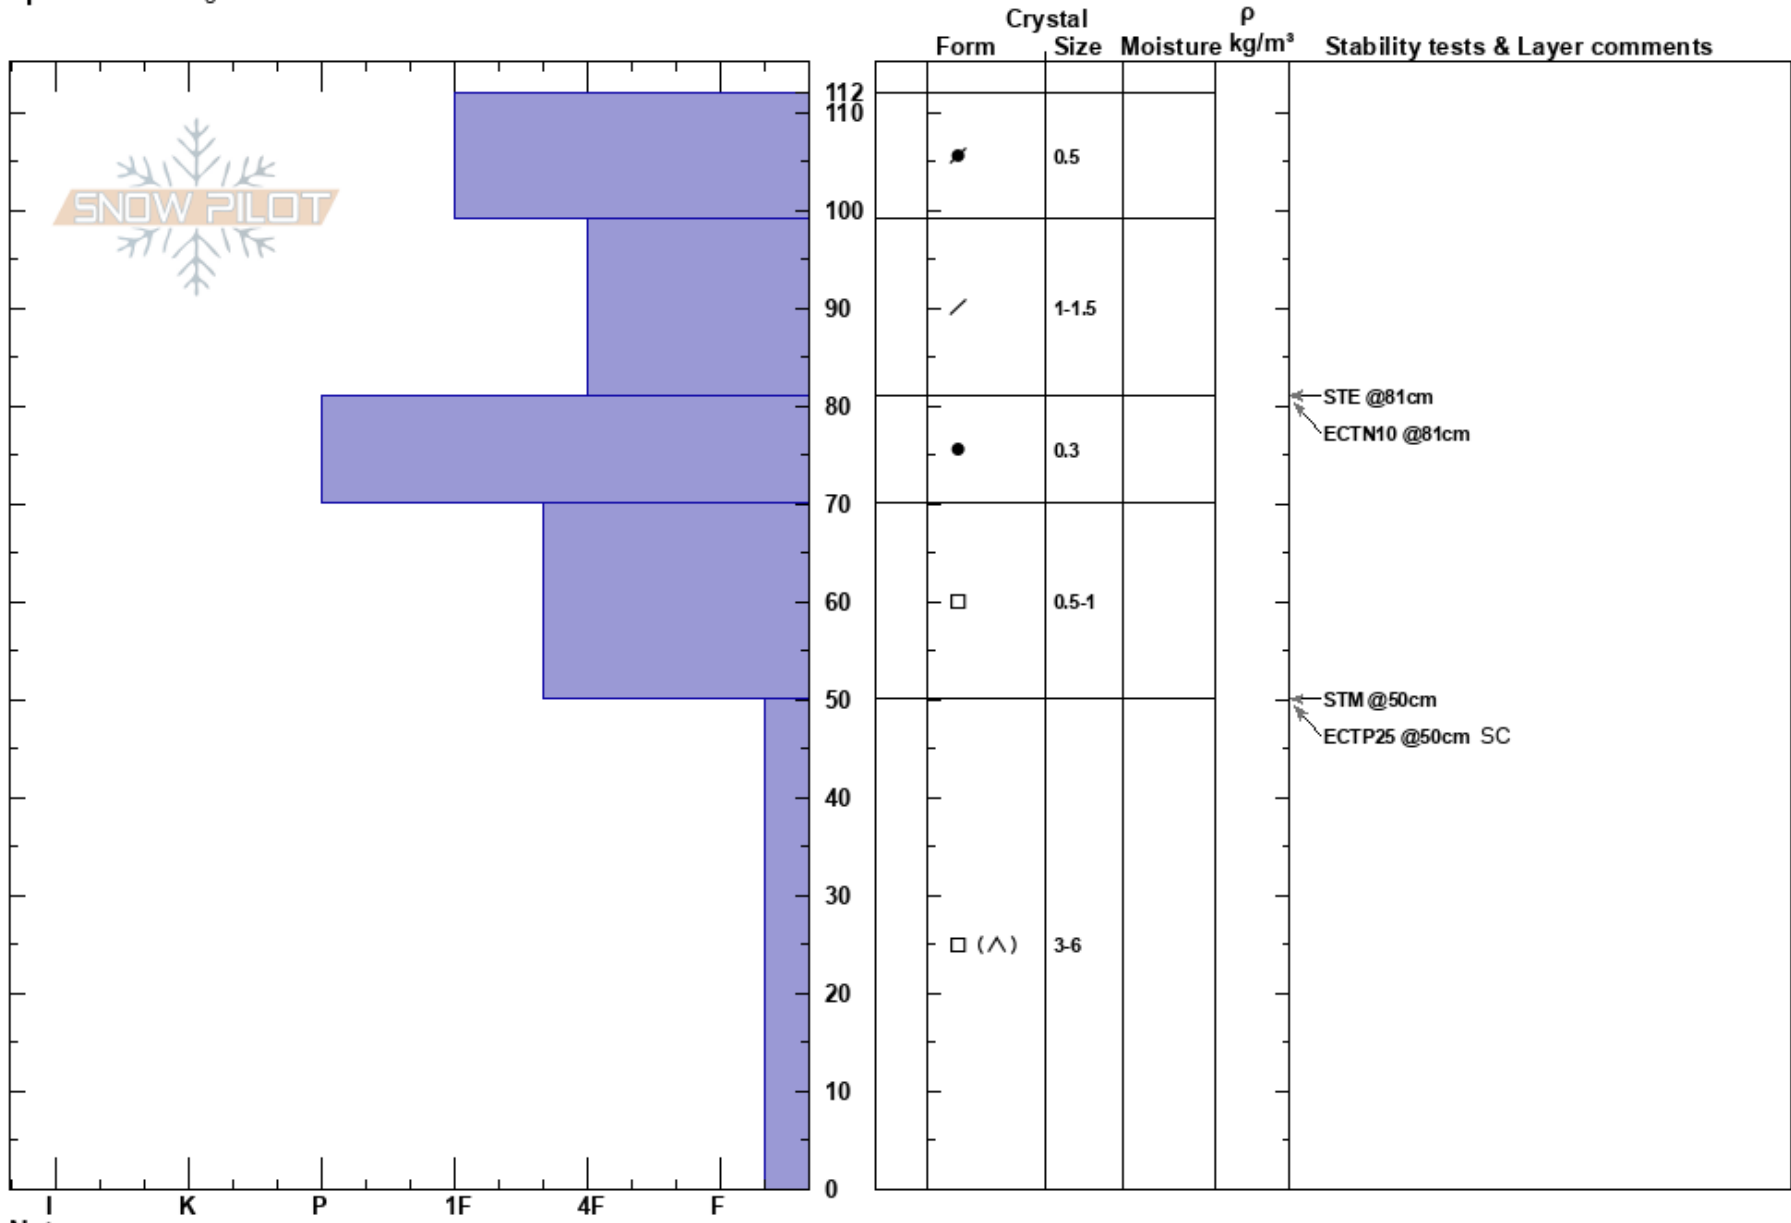

Phaser Bank  
 Bridger Range  
 MT  
**Elevation:** 7650 ft  
**Aspect:** 54°  
**Specifics:** Pit dug in a Ski Area

Bridger Bowl  
 02/26/2022 - 11:30am  
**Co-ord:** 45.80250N, -110.92659W  
**Slope Angle:** 37°  
**Wind Loading:** yes

**Stability:**  
**Air Temperature:**  
**Sky Cover:** CLR  
**Precipitation:** NO  
**Wind:** W Moderate

**HS:** 112  
**PF:** 10  
**Layer Notes:**

Notes: Ella