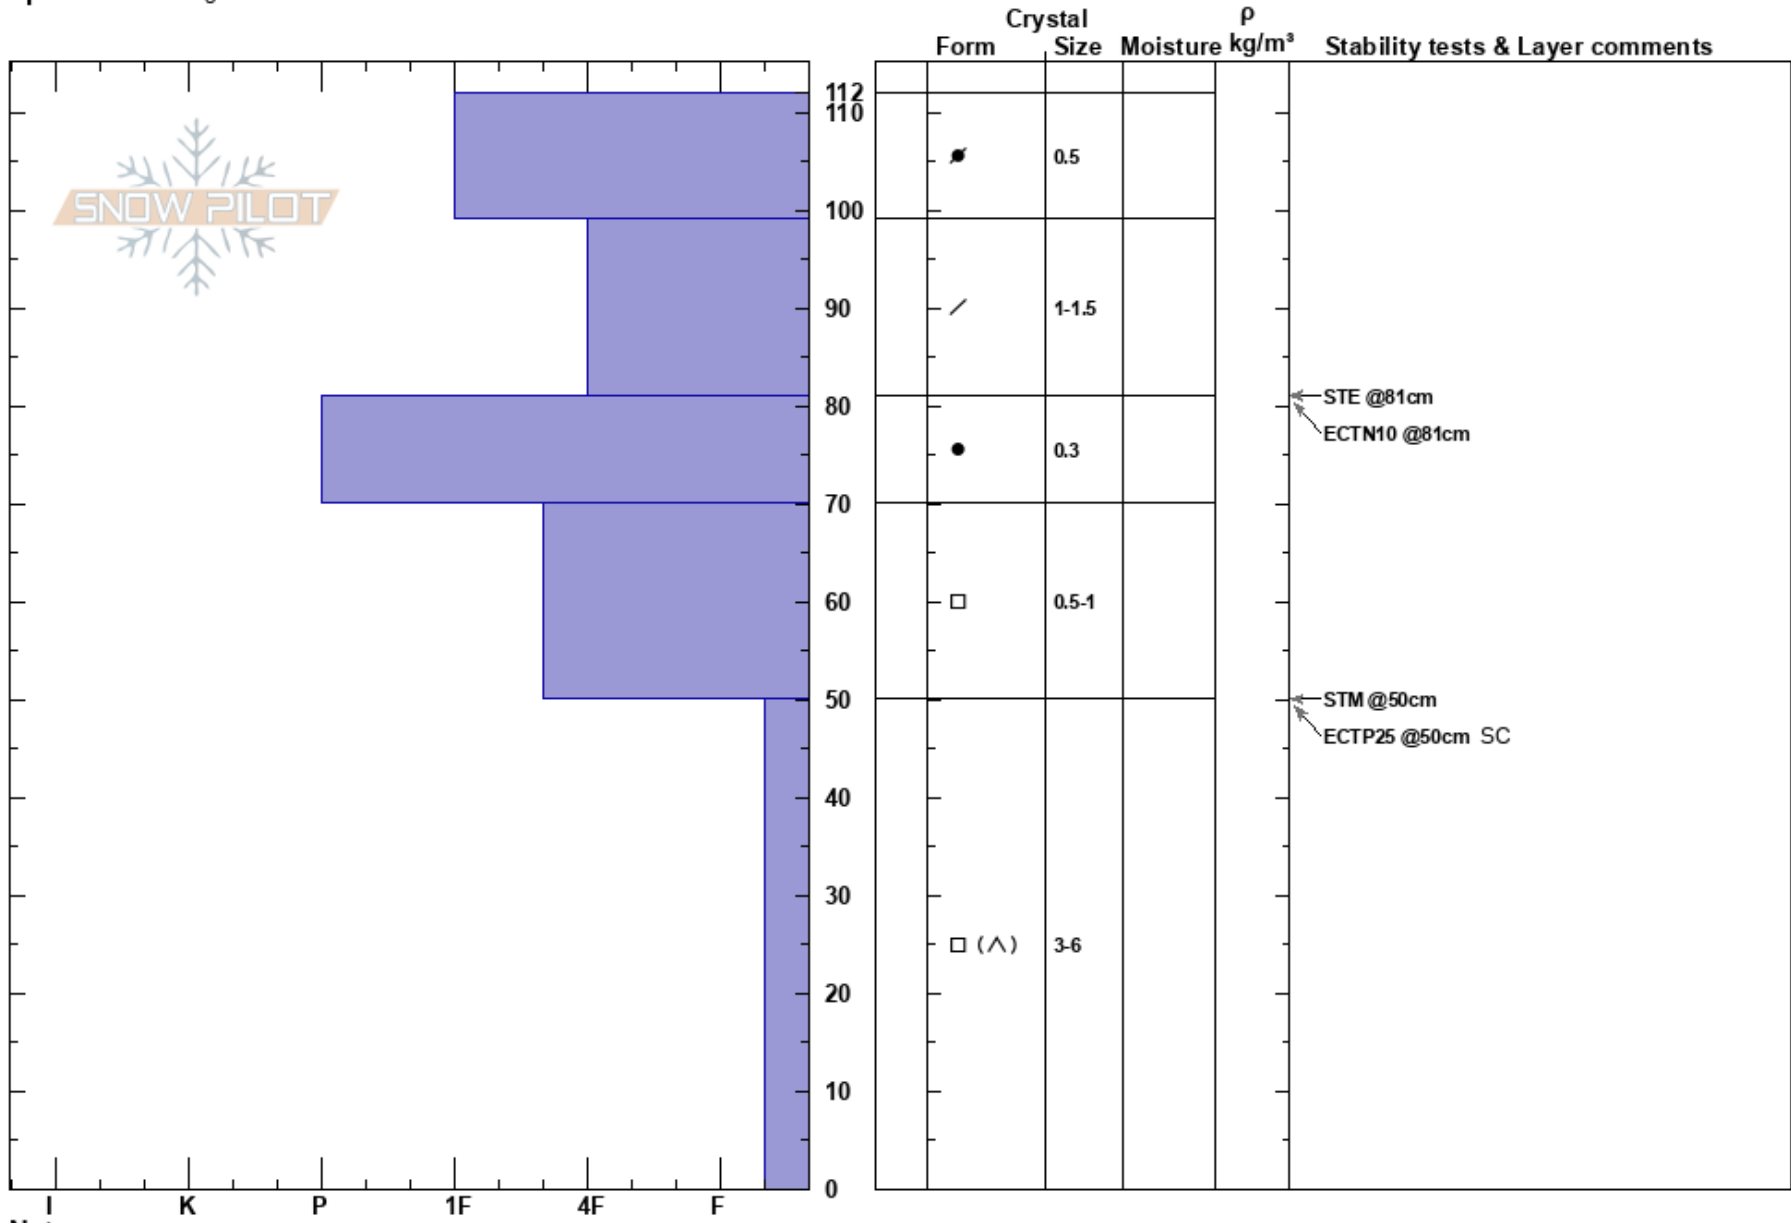

Phaser Bank
 Bridger Range
 MT
Elevation: 7650 ft
Aspect: 54°
Specifics: Pit dug in a Ski Area

Bridger Bowl
 02/26/2022 - 11:30am
Co-ord: 45.80250N, -110.92659W
Slope Angle: 37°
Wind Loading: yes

Stability:
Air Temperature:
Sky Cover: CLR
Precipitation: NO
Wind: W Moderate

HS: 112
PF: 10
Layer Notes:

Notes: Ella