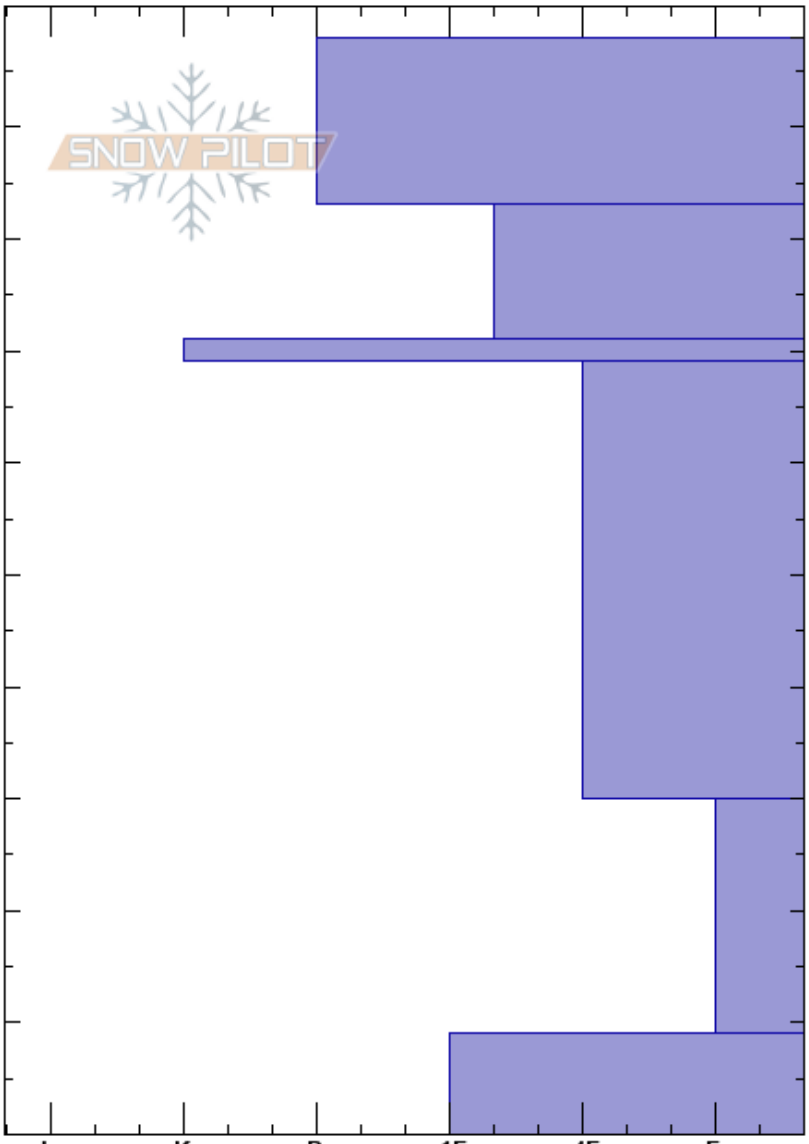

Liftline T10.5
 Bridger Range
 MT
Elevation: 8550 ft
Aspect: 84°
Specifics: Pit dug in a Ski Area

Bridger Bowl
 02/27/2022 - 10:30am
Co-ord: 45.80245N, -110.93209W
Slope Angle: 32°
Wind Loading: no

Stability:
Air Temperature:
Sky Cover: FEW
Precipitation: NO
Wind: S Light Breeze

HS: 98
PF: 10 9-0cm: breaking down

Layer Notes:

Crystal Form	Crystal Size	Moisture	ρ kg/m ³	Stability tests & Layer comments
•	0.3-0.5			
•	1-1.5			← STE @83cm
⊙				
⊖	2			← CT19, Q1 @30cm
□	3-4			
■				9-0cm: breaking down ← ECTX