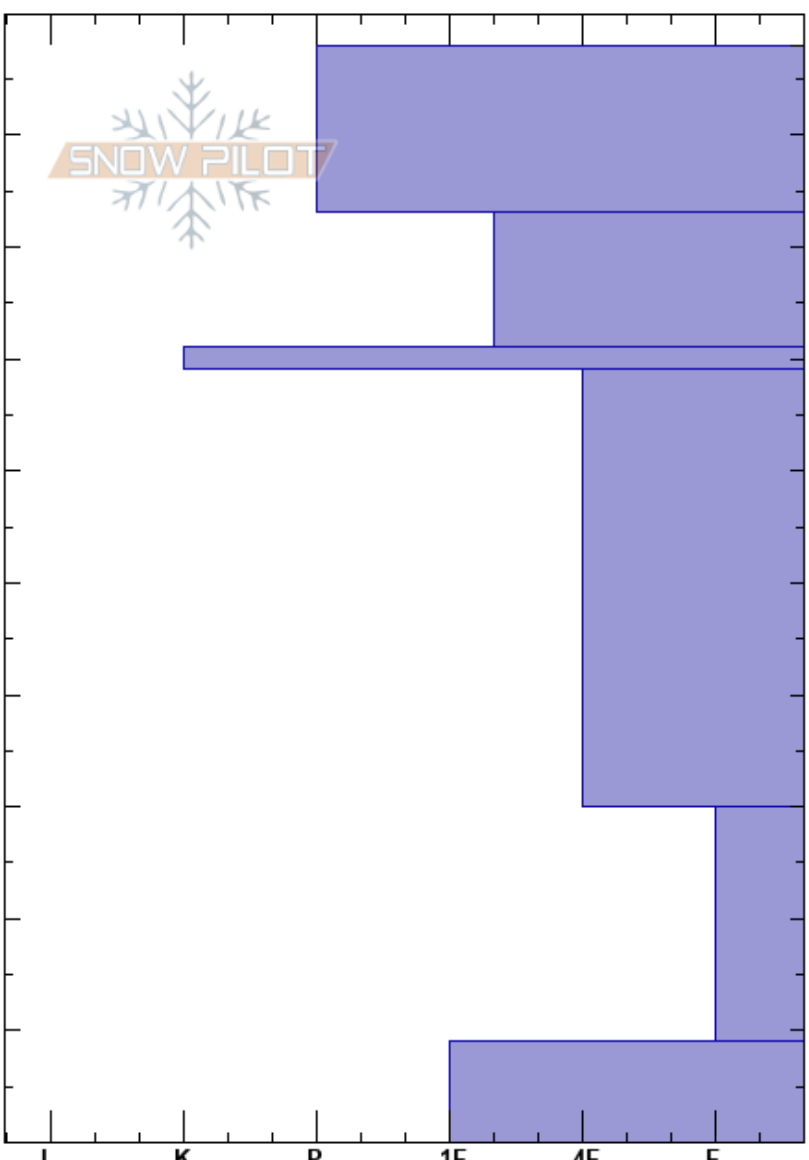

Liftline T10.5
 Bridger Range
 MT
Elevation: 8550 ft
Aspect: 84°
Specifics: Pit dug in a Ski Area

Bridger Bowl
 02/27/2022 - 10:30am
Co-ord: 45.80245N, -110.93209W
Slope Angle: 32°
Wind Loading: no

Stability:
Air Temperature:
Sky Cover: FEW
Precipitation: NO
Wind: S Light Breeze

HS: 98
PF: 10 9-0cm: breaking down

Layer Notes:

Crystal Form	Crystal Size	Moisture	ρ kg/m ³	Stability tests & Layer comments
•	0.3-0.5			
•	1-1.5			← STE @83cm
⊙				
⊖	2			← CT19, Q1 @30cm
□	3-4			
■				9-0cm: breaking down ← ECTX