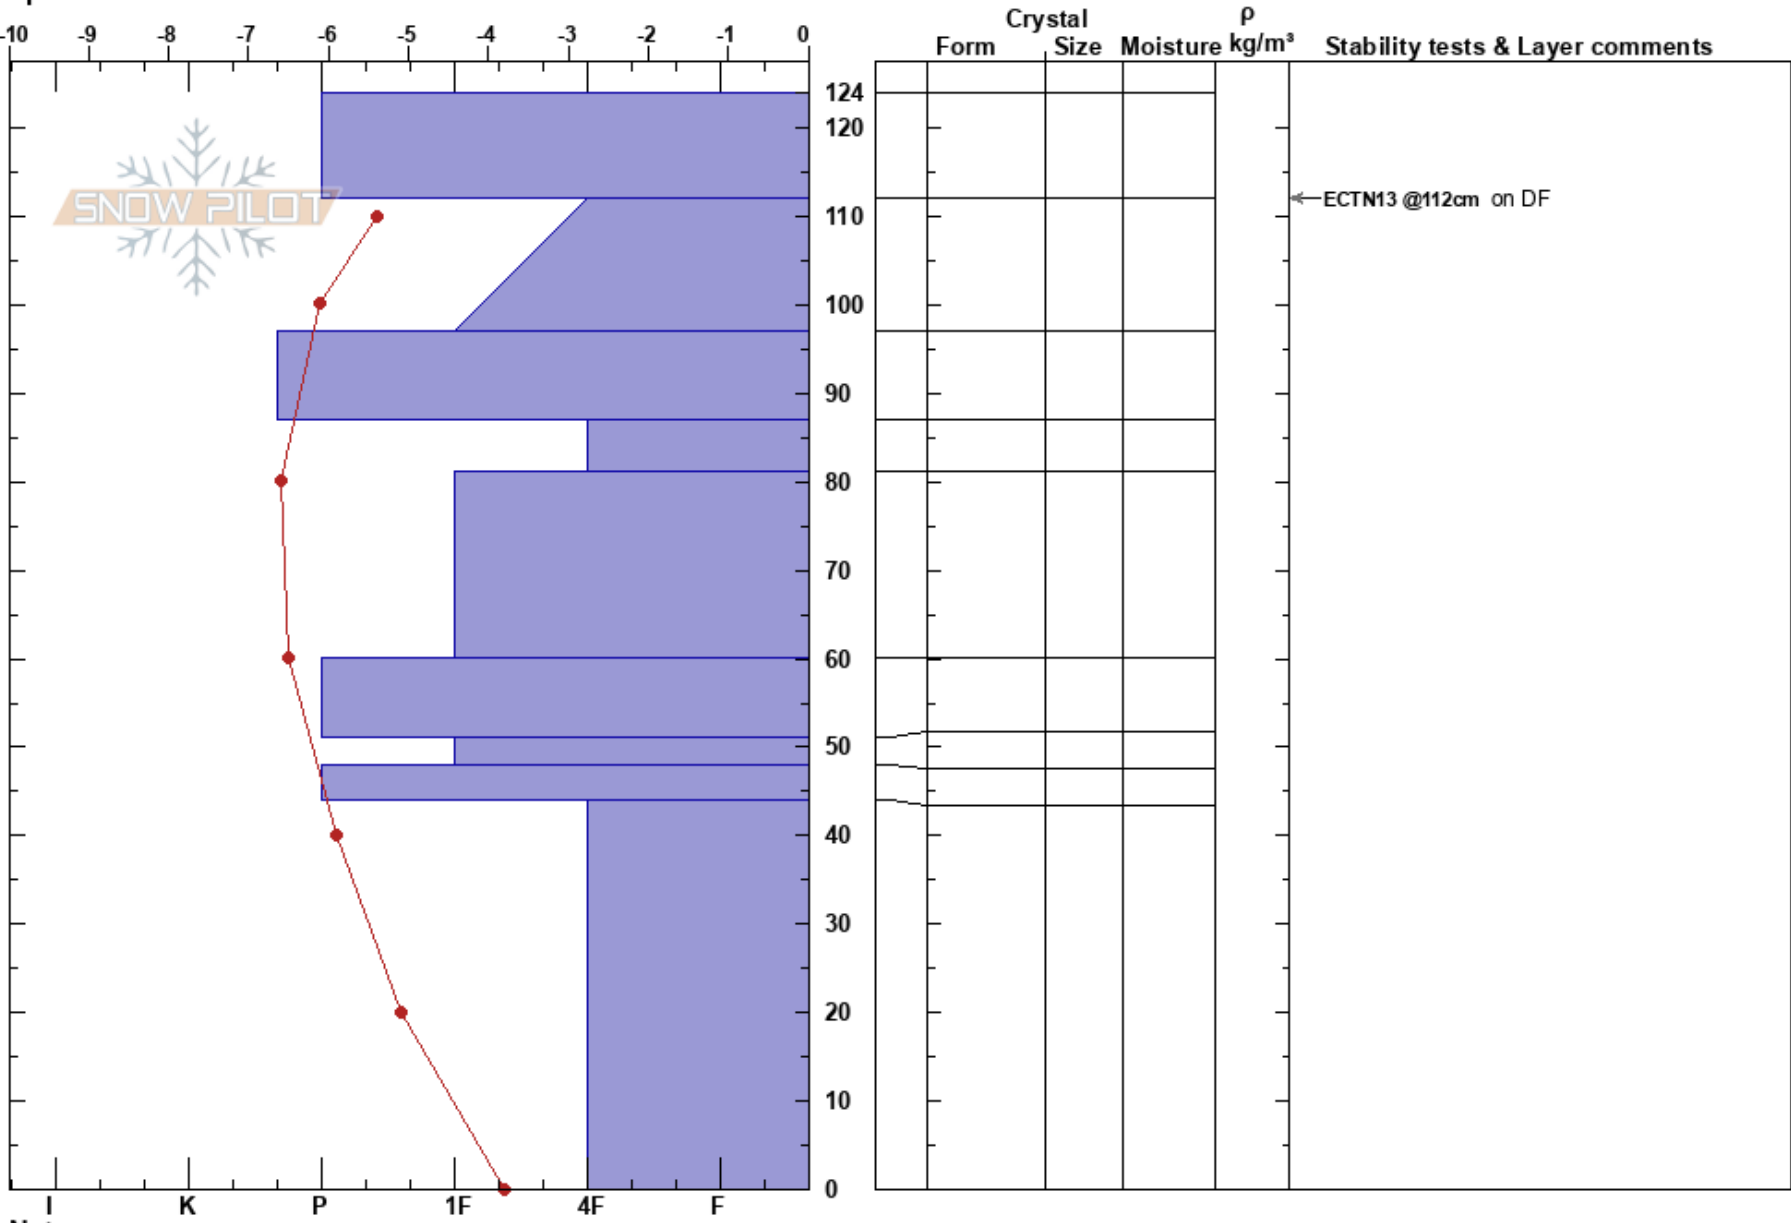

Södra Klippberget
 Kebnekaise
 Sweden
 Elevation: 1162 m
 Aspect: NE
 Specifics:

John Nilsson
 28/02/2022 - 11:30
 Co-ord: 67.90741N, 18.60401E
 Slope Angle: 22°
 Wind Loading:

Stability: HS: 124
 Air Temperature: -2.9°C PF: 10
 Sky Cover: OVC
 Precipitation: NO
 Wind: SE Light Breeze
 Layer Notes:

Notes: Blockterräng / gammal morän, x-laddad läslutning