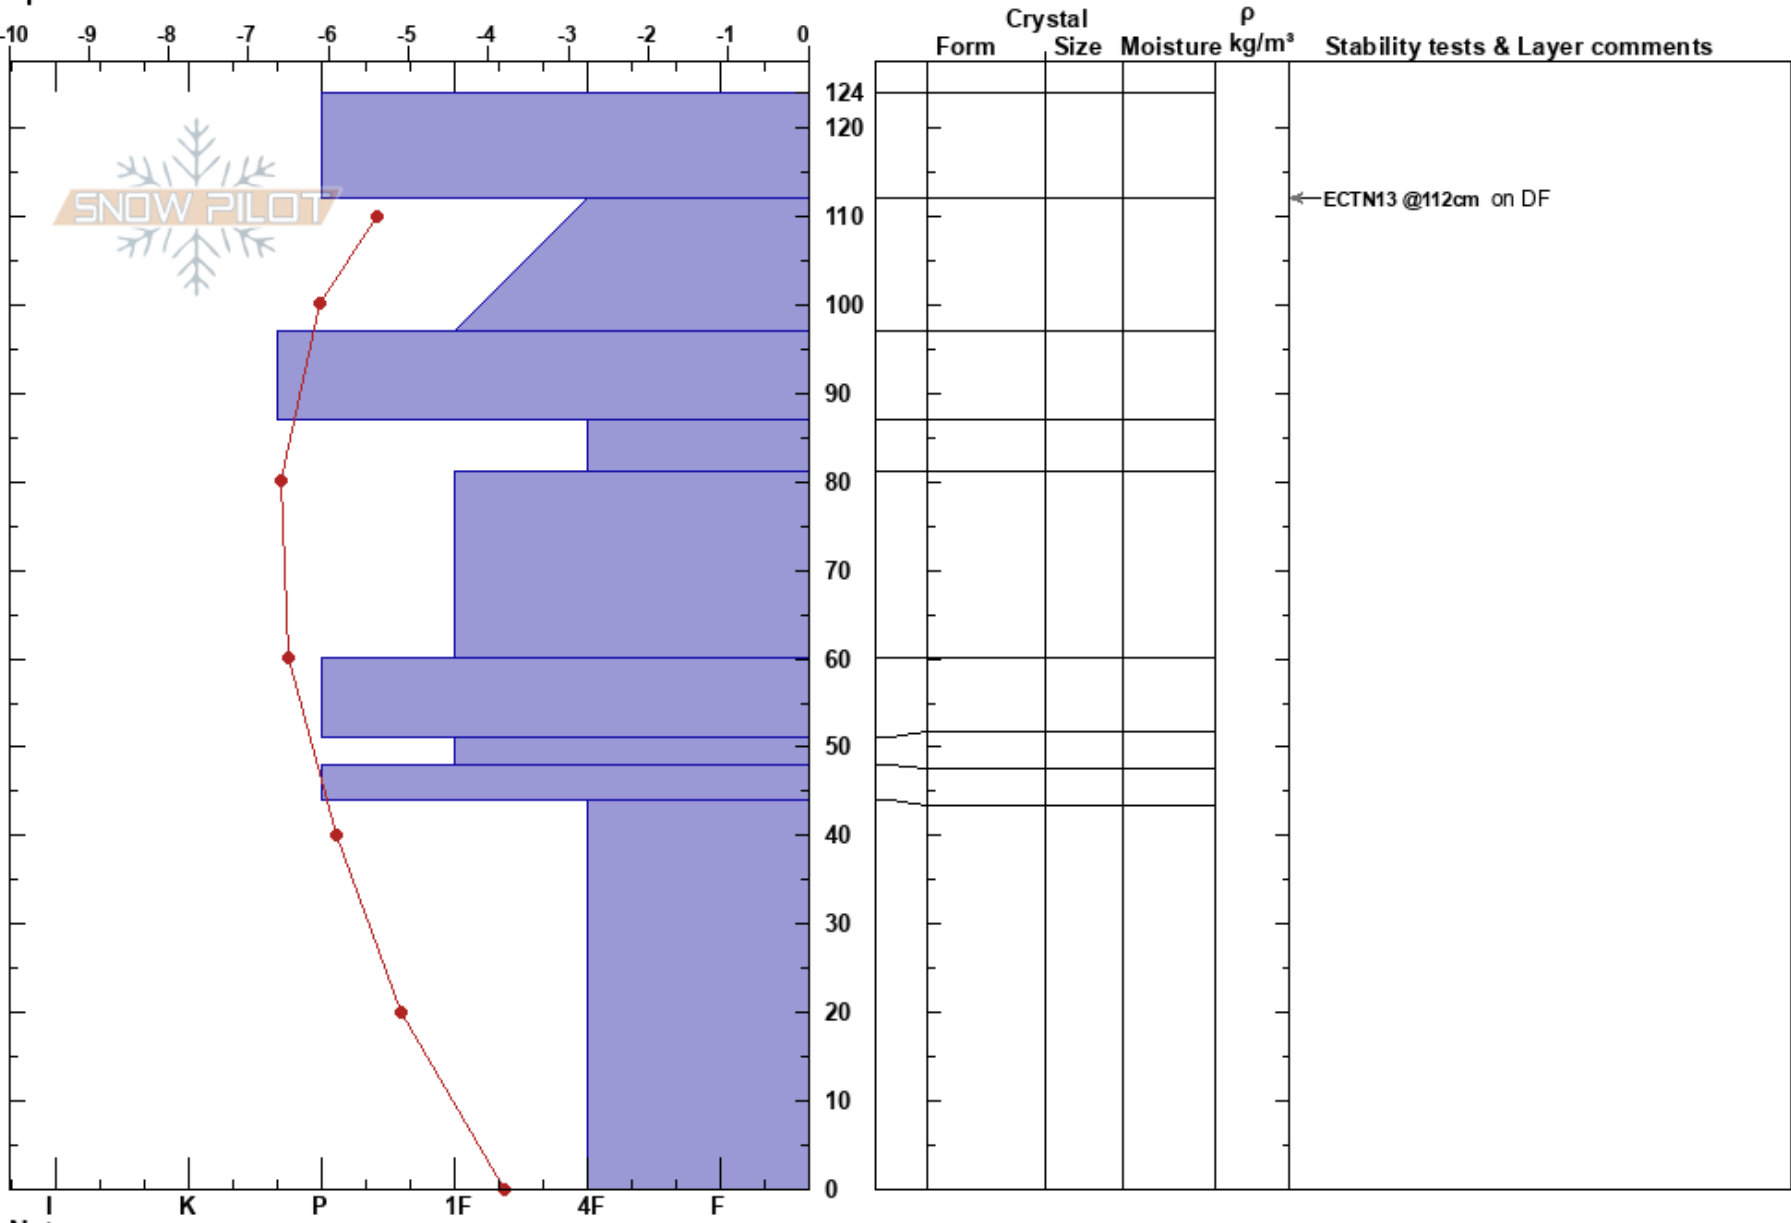

Södra Klippberget  
 Kebnekaise  
 Sweden  
 Elevation: 1162 m  
 Aspect: NE  
 Specifics:

John Nilsson  
 28/02/2022 - 11:30  
 Co-ord: 67.90741N, 18.60401E  
 Slope Angle: 22°  
 Wind Loading:

Stability: HS: 124  
 Air Temperature: -2.9°C PF: 10  
 Sky Cover: OVC  
 Precipitation: NO  
 Wind: SE Light Breeze  
 Layer Notes:

Notes: Blockterräng / gammal morän, x-laddad läslutning