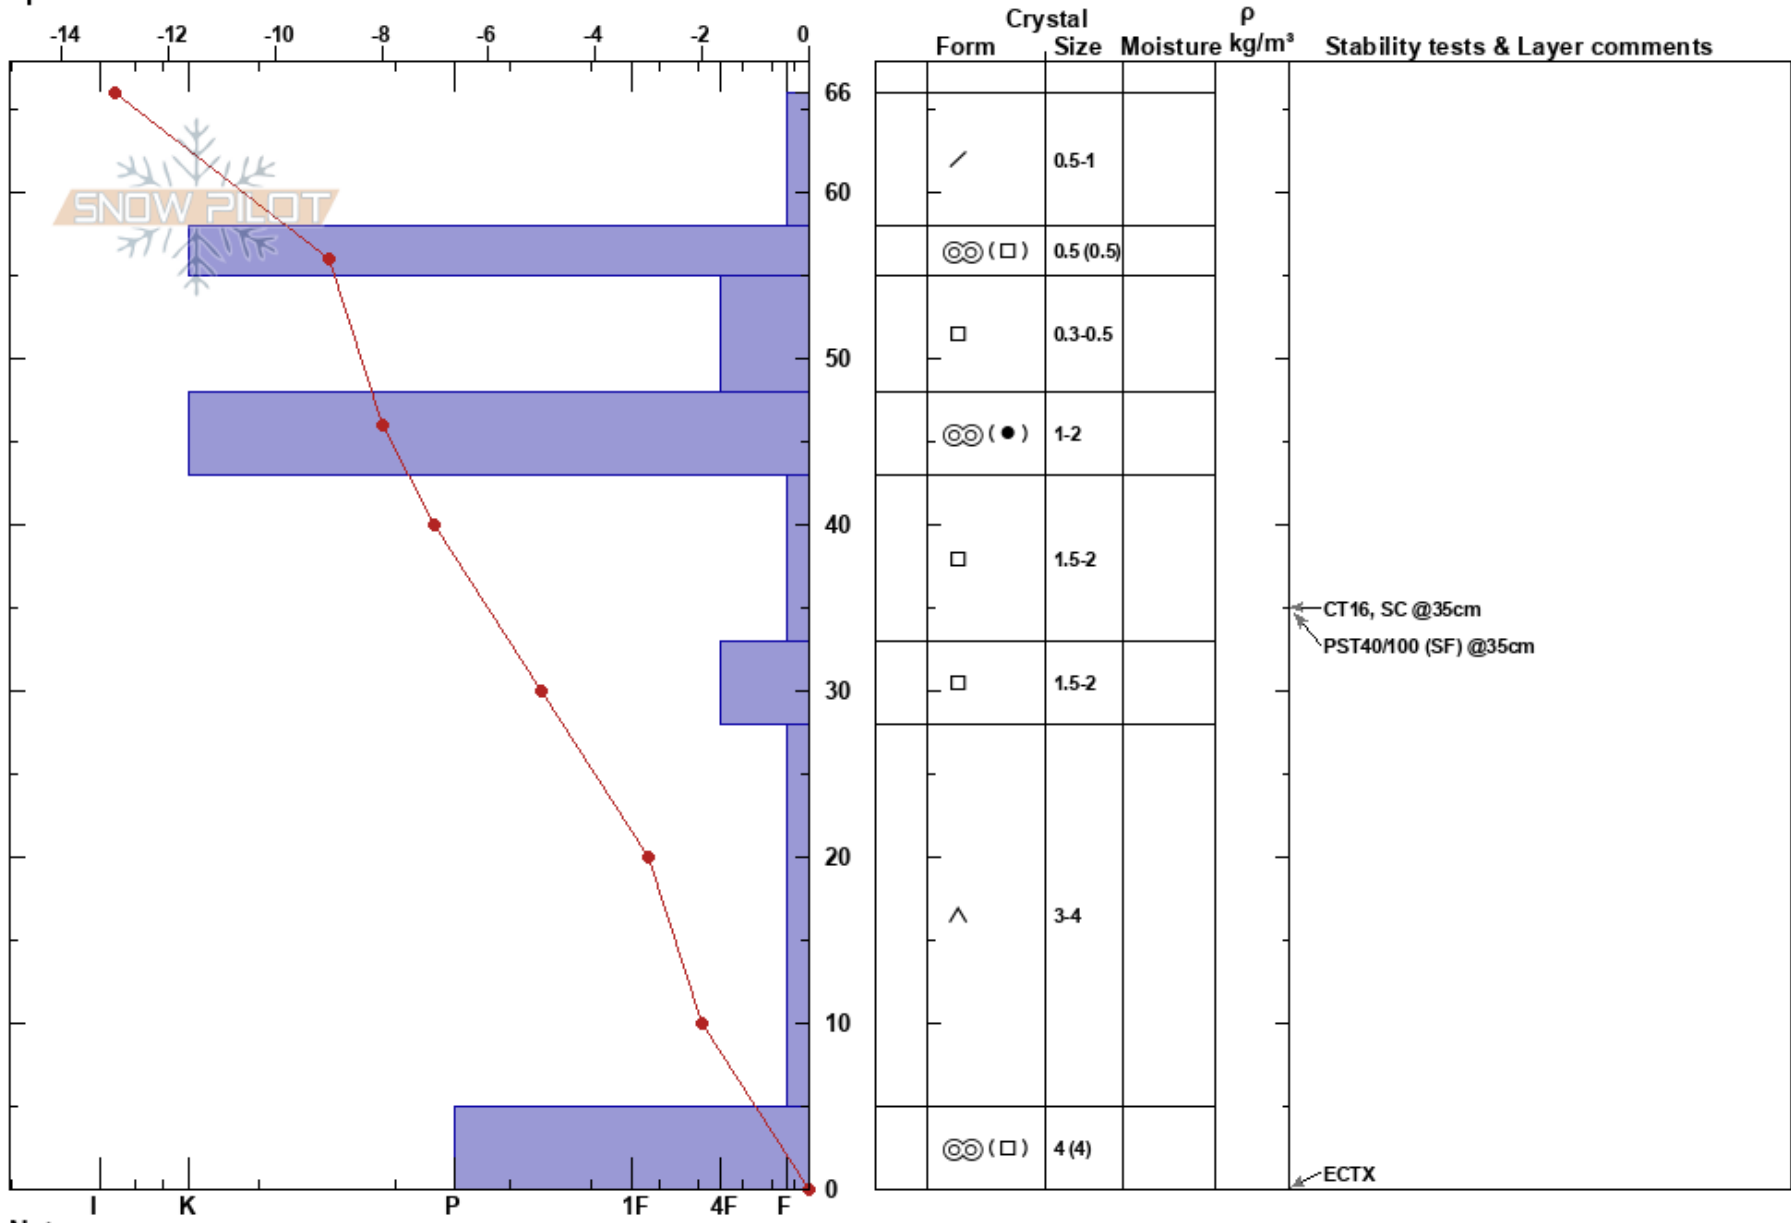

Mod_6_Moser_Turnoff
 Gallatin Range-N
 MT
 Elevation: 2147 m
 Aspect: S
 Specifics:

Owen Miller
 02/24/2022 - 4:00pm
 Co-ord: 12T 501939W 5039899N
 Slope Angle: 18°
 Wind Loading: no

Stability:
 Air Temperature: -13°C
 Sky Cover: OVC
 Precipitation: S-1
 Wind: NW Light Breeze

HS: 66
 PF: 65
 PS: 15
 55-48cm: Problematic layer

Notes: