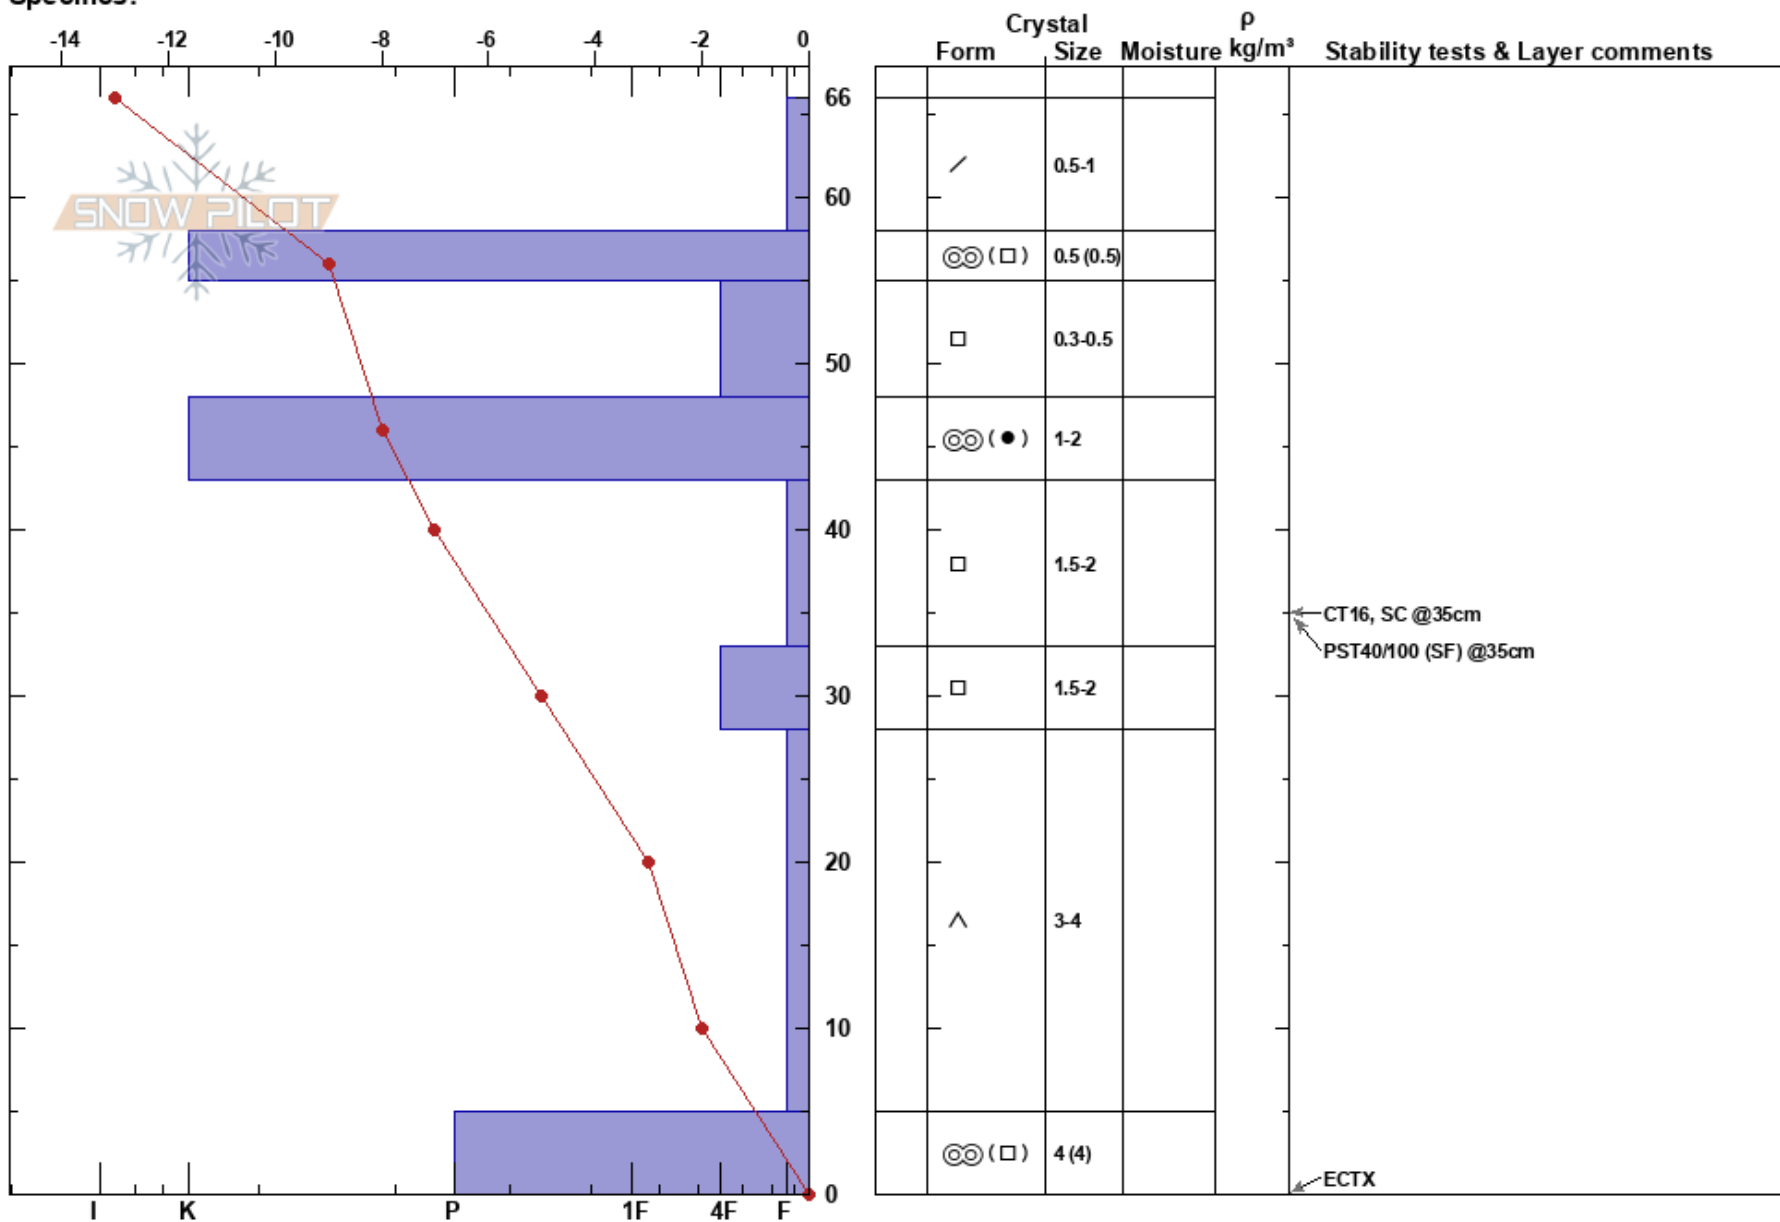

Mod_6_Moser_Turnoff
 Gallatin Range-N
 MT
 Elevation: 2147 m
 Aspect: S
 Specifics:

Owen Miller
 02/24/2022 - 4:00pm
 Co-ord: 12T 501939W 5039899N
 Slope Angle: 18°
 Wind Loading: no

Stability:
 Air Temperature: -13°C
 Sky Cover: OVC
 Precipitation: S-1
 Wind: NW Light Breeze

HS: 66
 PF: 65
 PS: 15
 55-48cm: Problematic layer

Notes: