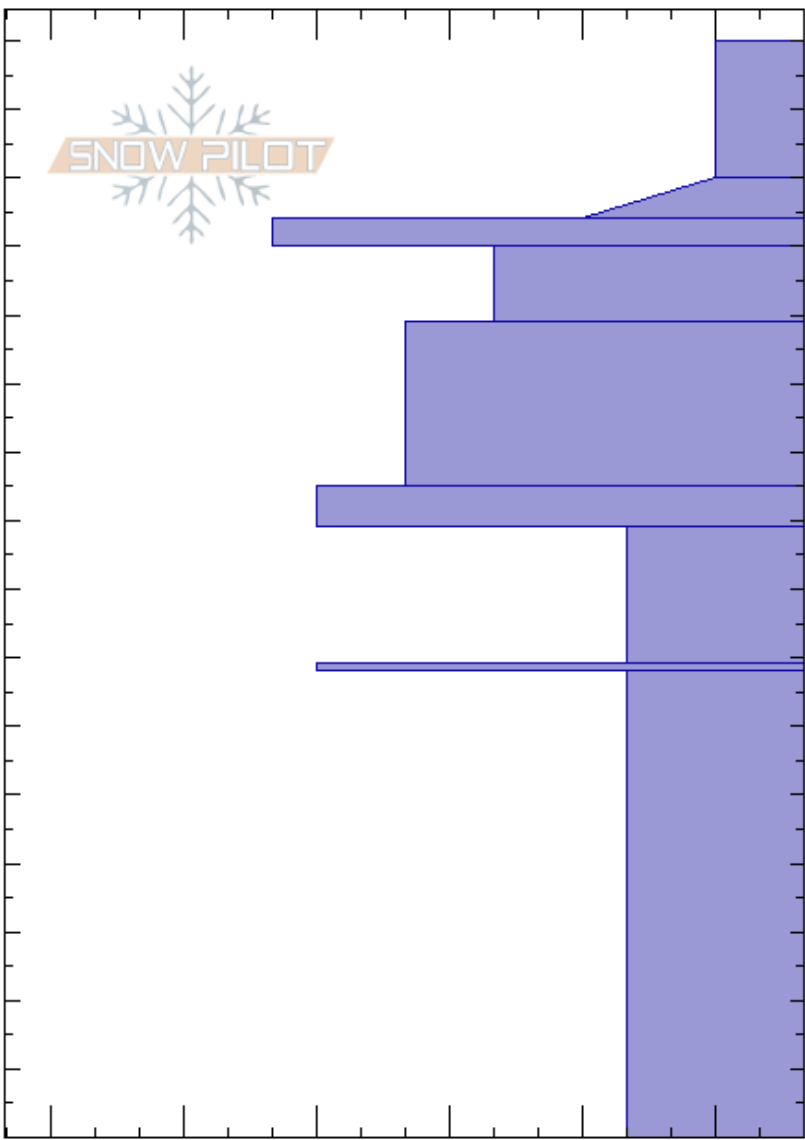

Blackmore Shoulder
 Gallatin Range-N
 MT
 Elevation: 9469 ft
 Aspect: E
 Specifics: Ski tracks on slope

Wren Gober
 02/26/2022 - 11:15am
 Co-ord: 45.44618N, -110.99918W
 Slope Angle: 24°
 Wind Loading:

Stability: Good
 Air Temperature:
 Sky Cover: CLR
 Precipitation: NO
 Wind: Calm

Layer Notes:

HS: 160
 PF: 50
 PS: 15

Crystal Form	Crystal Size	Moisture	ρ kg/m ³	Stability tests & Layer comments
/	0.5-1	D		
/	0.5-1	D		← ECTN22 @140cm
•		D		
•	1	D		
⊖		D		
⊙⊙	1	D		
□				
-		D		
□				