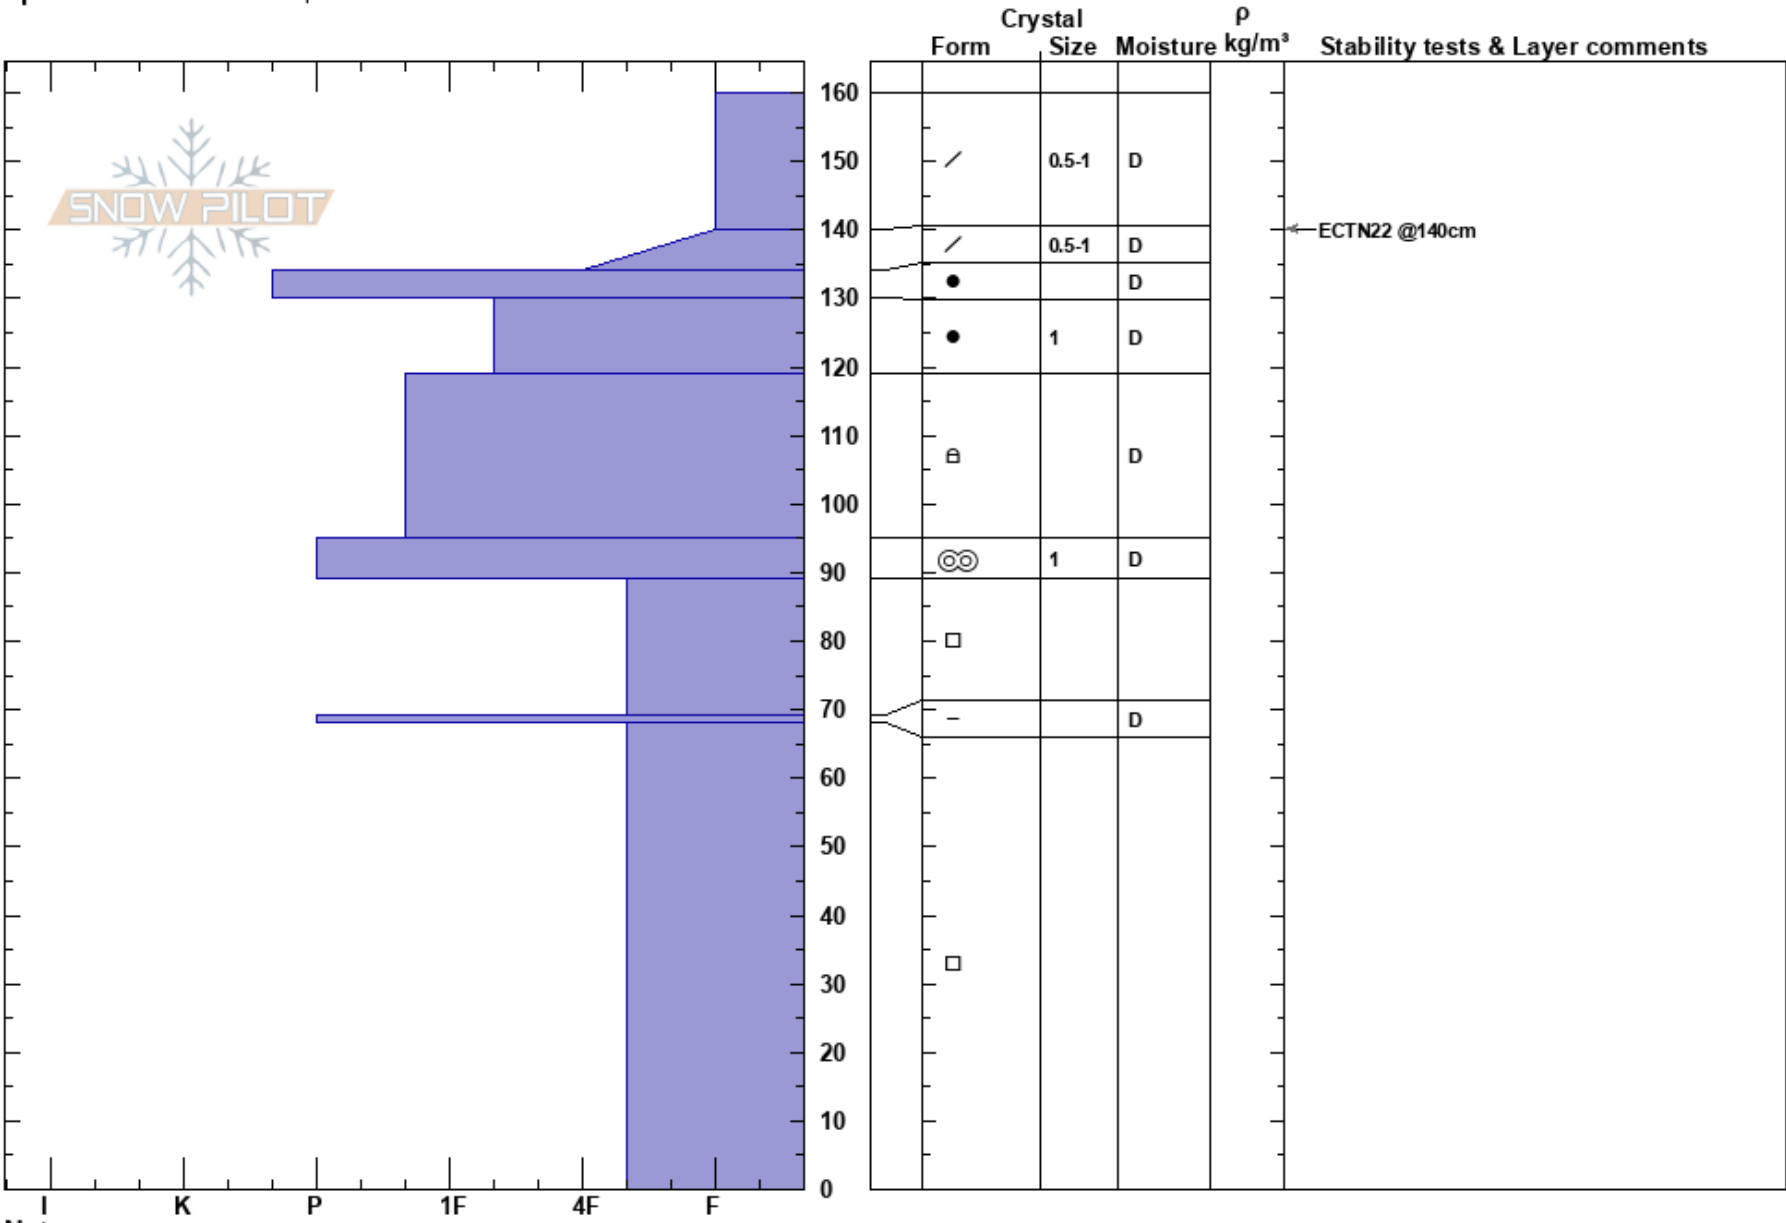

Blackmore Shoulder
 Gallatin Range-N
 MT
 Elevation: 9469 ft
 Aspect: E
 Specifics: Ski tracks on slope

Wren Gober
 02/26/2022 - 11:15am
 Co-ord: 45.44618N, -110.99918W
 Slope Angle: 24°
 Wind Loading:

Stability: Good
 Air Temperature:
 Sky Cover: CLR
 Precipitation: NO
 Wind: Calm

Layer Notes:

HS: 160
 PF: 50
 PS: 15

Notes: