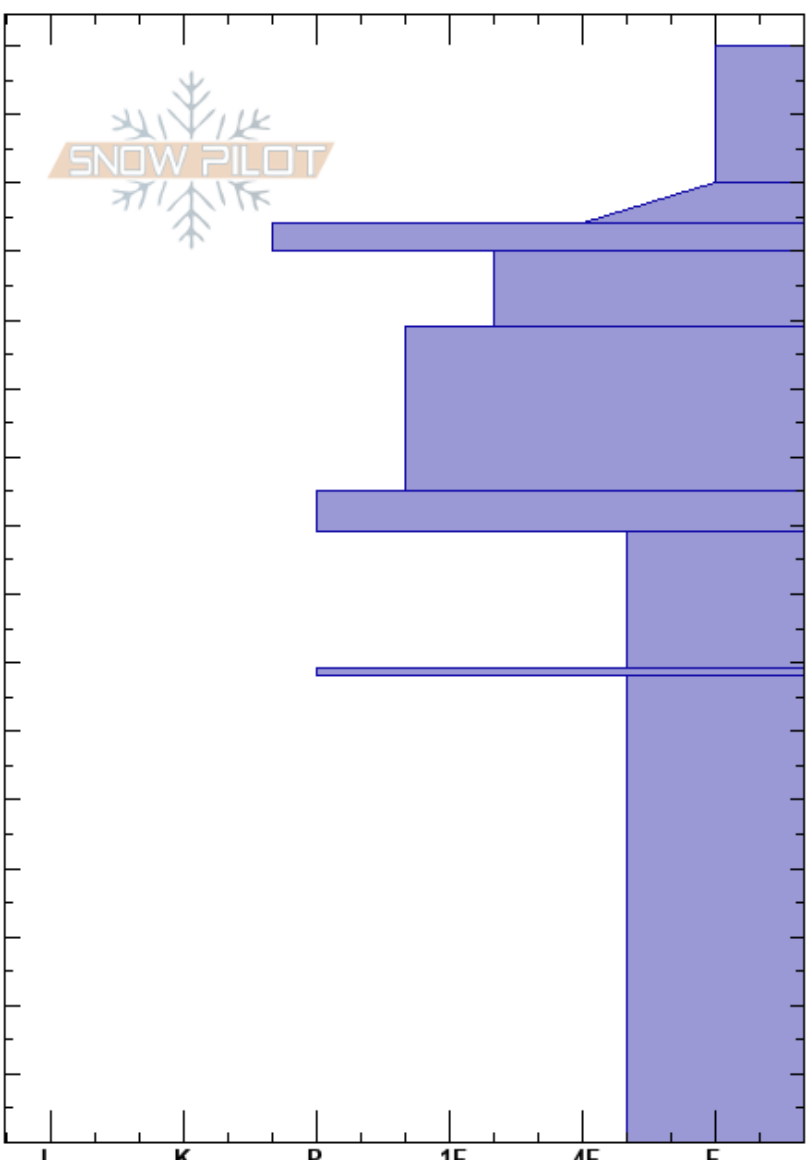

Blackmore Shoulder
 Gallatin Range-N
 MT
 Elevation: 9469 ft
 Aspect: E
 Specifics: Ski tracks on slope

Wren Gober
 02/26/2022 - 11:15am
 Co-ord: 45.44618N, -110.99918W
 Slope Angle: 24°
 Wind Loading:

Stability: Good
 Air Temperature:
 Sky Cover: CLR
 Precipitation: NO
 Wind: Calm

Layer Notes:

HS: 160
 PF: 50
 PS: 15

Crystal Form	Crystal Size	Moisture	ρ kg/m ³	Stability tests & Layer comments
/	0.5-1	D		
/	0.5-1	D		← ECTN22 @140cm
•		D		
•	1	D		
⊖		D		
⊙	1	D		
□				
-		D		
□				