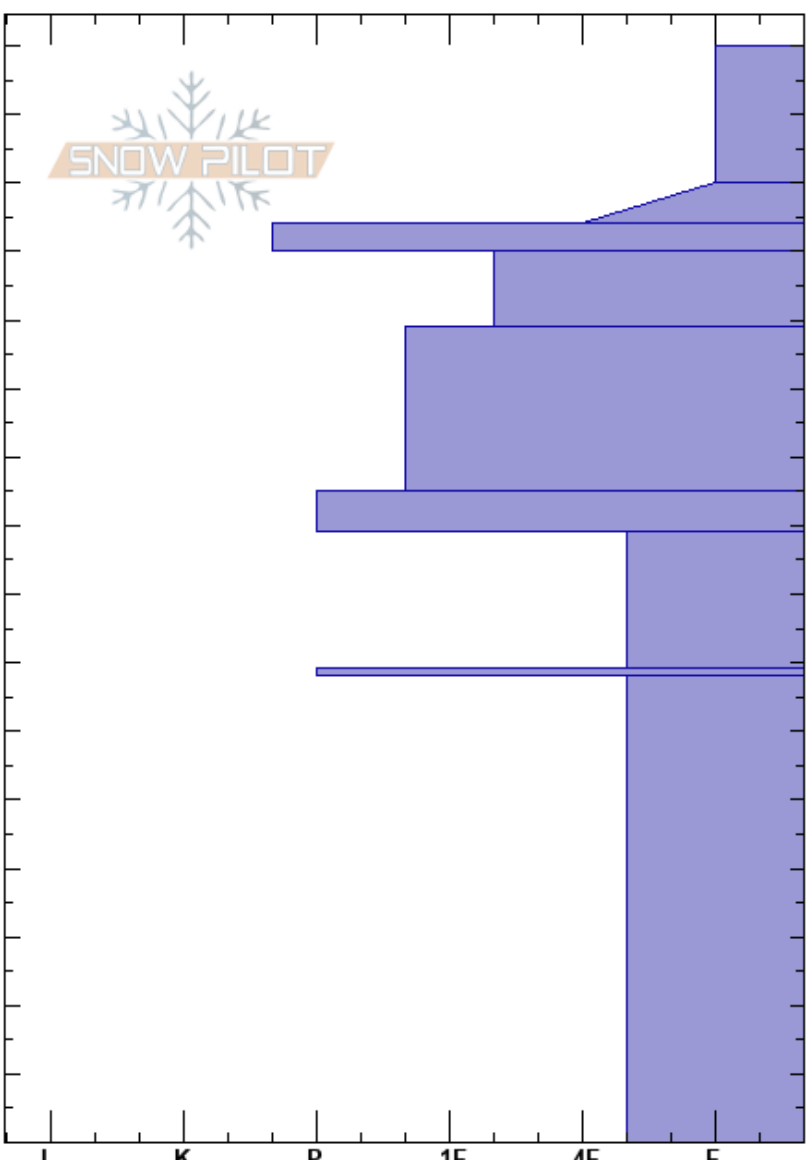

Blackmore Shoulder  
 Gallatin Range-N  
 MT  
 Elevation: 9469 ft  
 Aspect: E  
 Specifics: Ski tracks on slope

Wren Gober  
 02/26/2022 - 11:15am  
 Co-ord: 45.44618N, -110.99918W  
 Slope Angle: 24°  
 Wind Loading:

Stability: Good  
 Air Temperature:  
 Sky Cover: CLR  
 Precipitation: NO  
 Wind: Calm

Layer Notes:

HS: 160  
 PF: 50  
 PS: 15

Crystal Form	Crystal Size	Moisture	$\rho$ kg/m <sup>3</sup>	Stability tests & Layer comments
/	0.5-1	D		
/	0.5-1	D		← ECTN22 @140cm
•		D		
•	1	D		
⊖		D		
⊙⊙	1	D		
□				
-		D		
□				