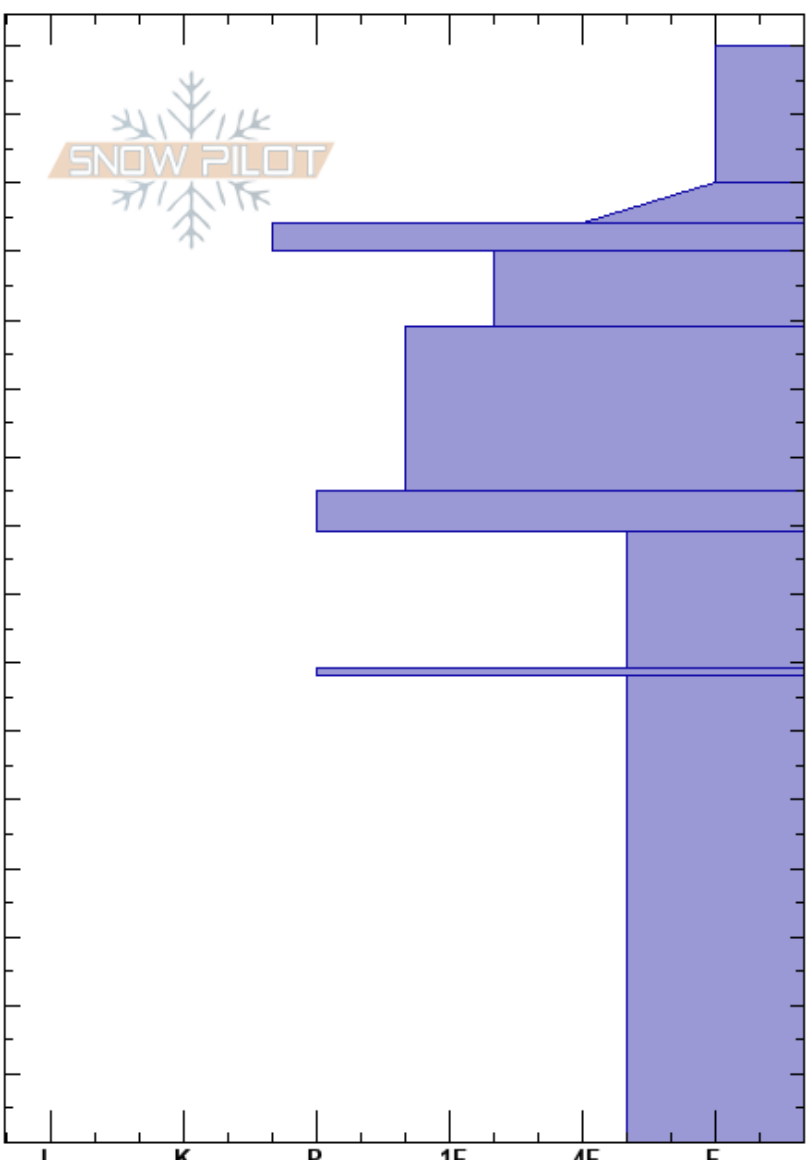

Blackmore Shoulder
 Gallatin Range-N
 MT
 Elevation: 9469 ft
 Aspect: E
 Specifics: Ski tracks on slope

Wren Gober
 02/26/2022 - 11:15am
 Co-ord: 45.44618N, -110.99918W
 Slope Angle: 24°
 Wind Loading:

Stability: Good
 Air Temperature:
 Sky Cover: CLR
 Precipitation: NO
 Wind: Calm

Layer Notes:

HS: 160
 PF: 50
 PS: 15

Crystal Form	Crystal Size	Moisture	ρ kg/m ³	Stability tests & Layer comments
/	0.5-1	D		
/	0.5-1	D		← ECTN22 @140cm
•		D		
•	1	D		
⊖		D		
⊙⊙	1	D		
□				
-		D		
□				