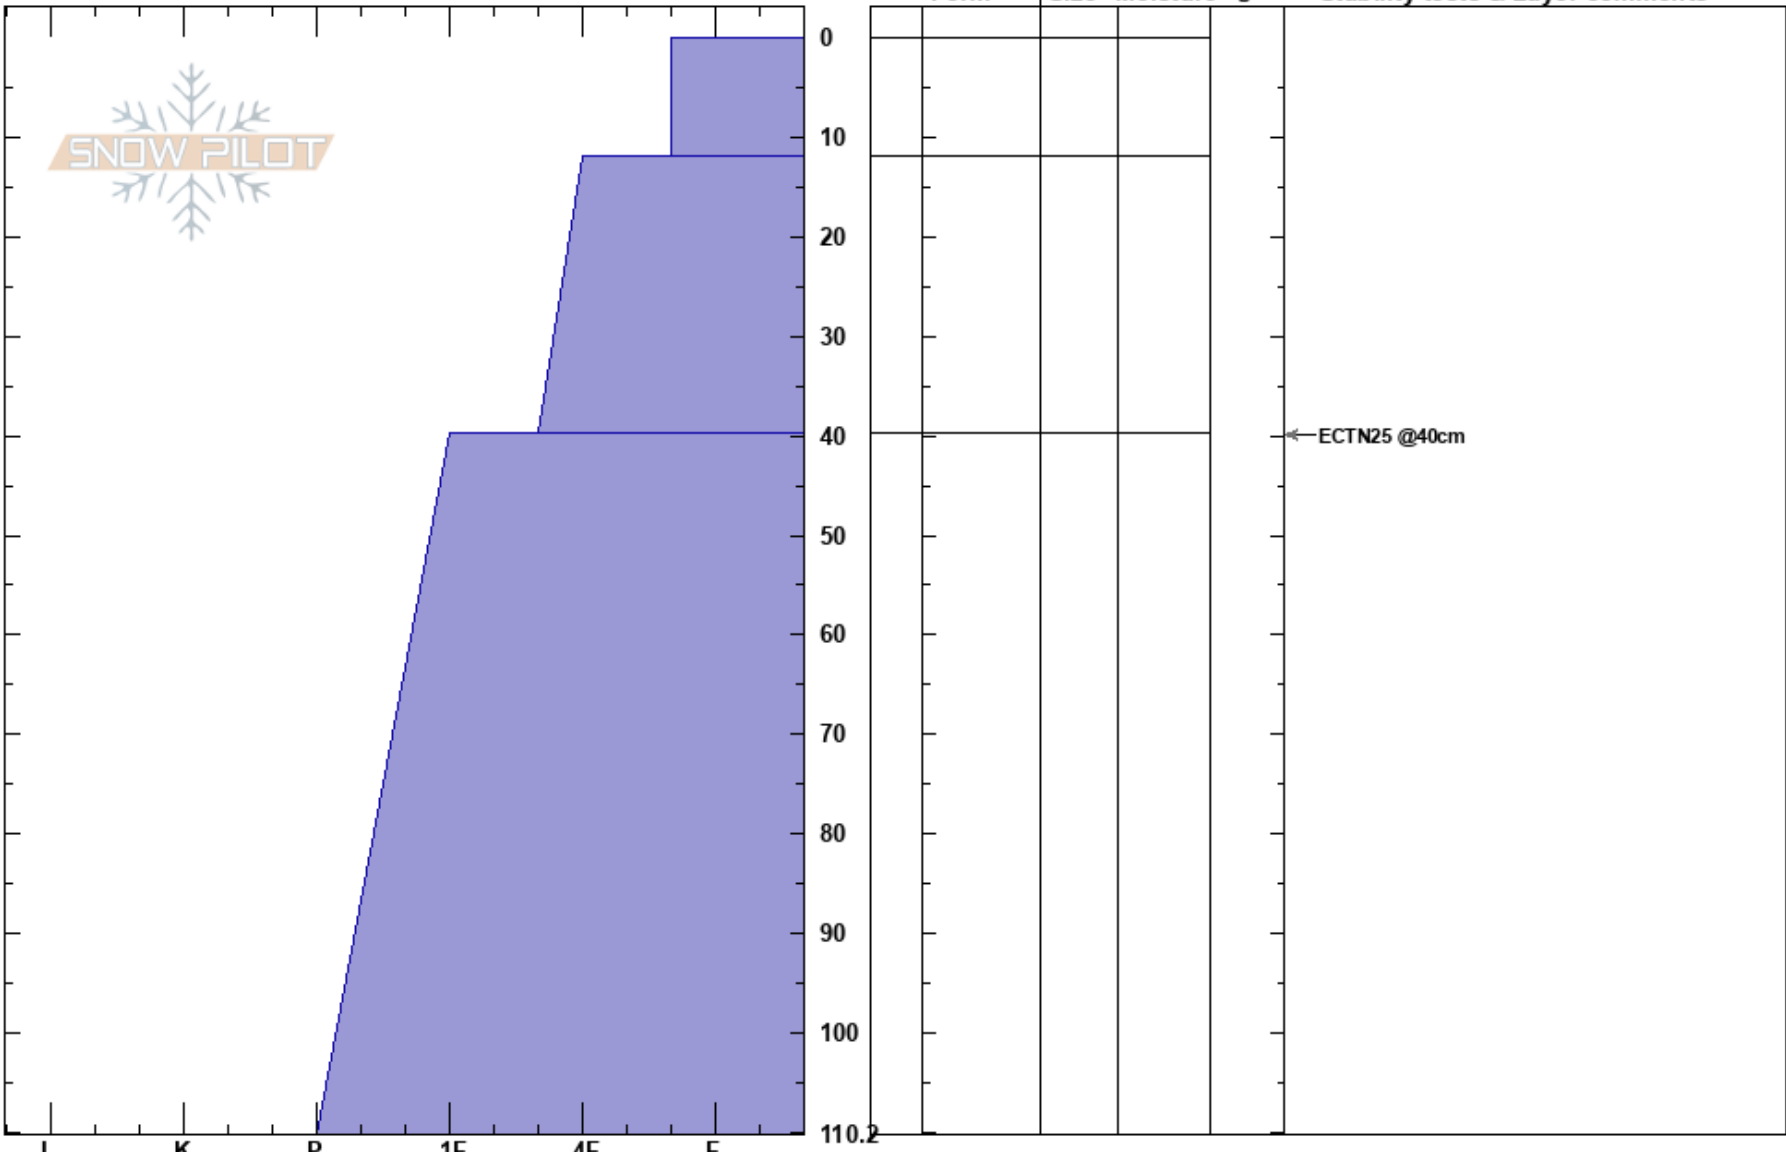

cruise ship 2-27-22
 Chugach Range
 AK
 Elevation: 4160 ft
 Aspect:
 Specifics:

Paul Forward
 02/27/2022 - 1:00pm
 Co-ord: 60.06329N, -149.21973W
 Slope Angle:
 Wind Loading:

Stability:
 Air Temperature:
 Sky Cover:
 Precipitation:
 Wind:

Layer Notes:
 39.8-110.2cm: Problematic layer

Notes: