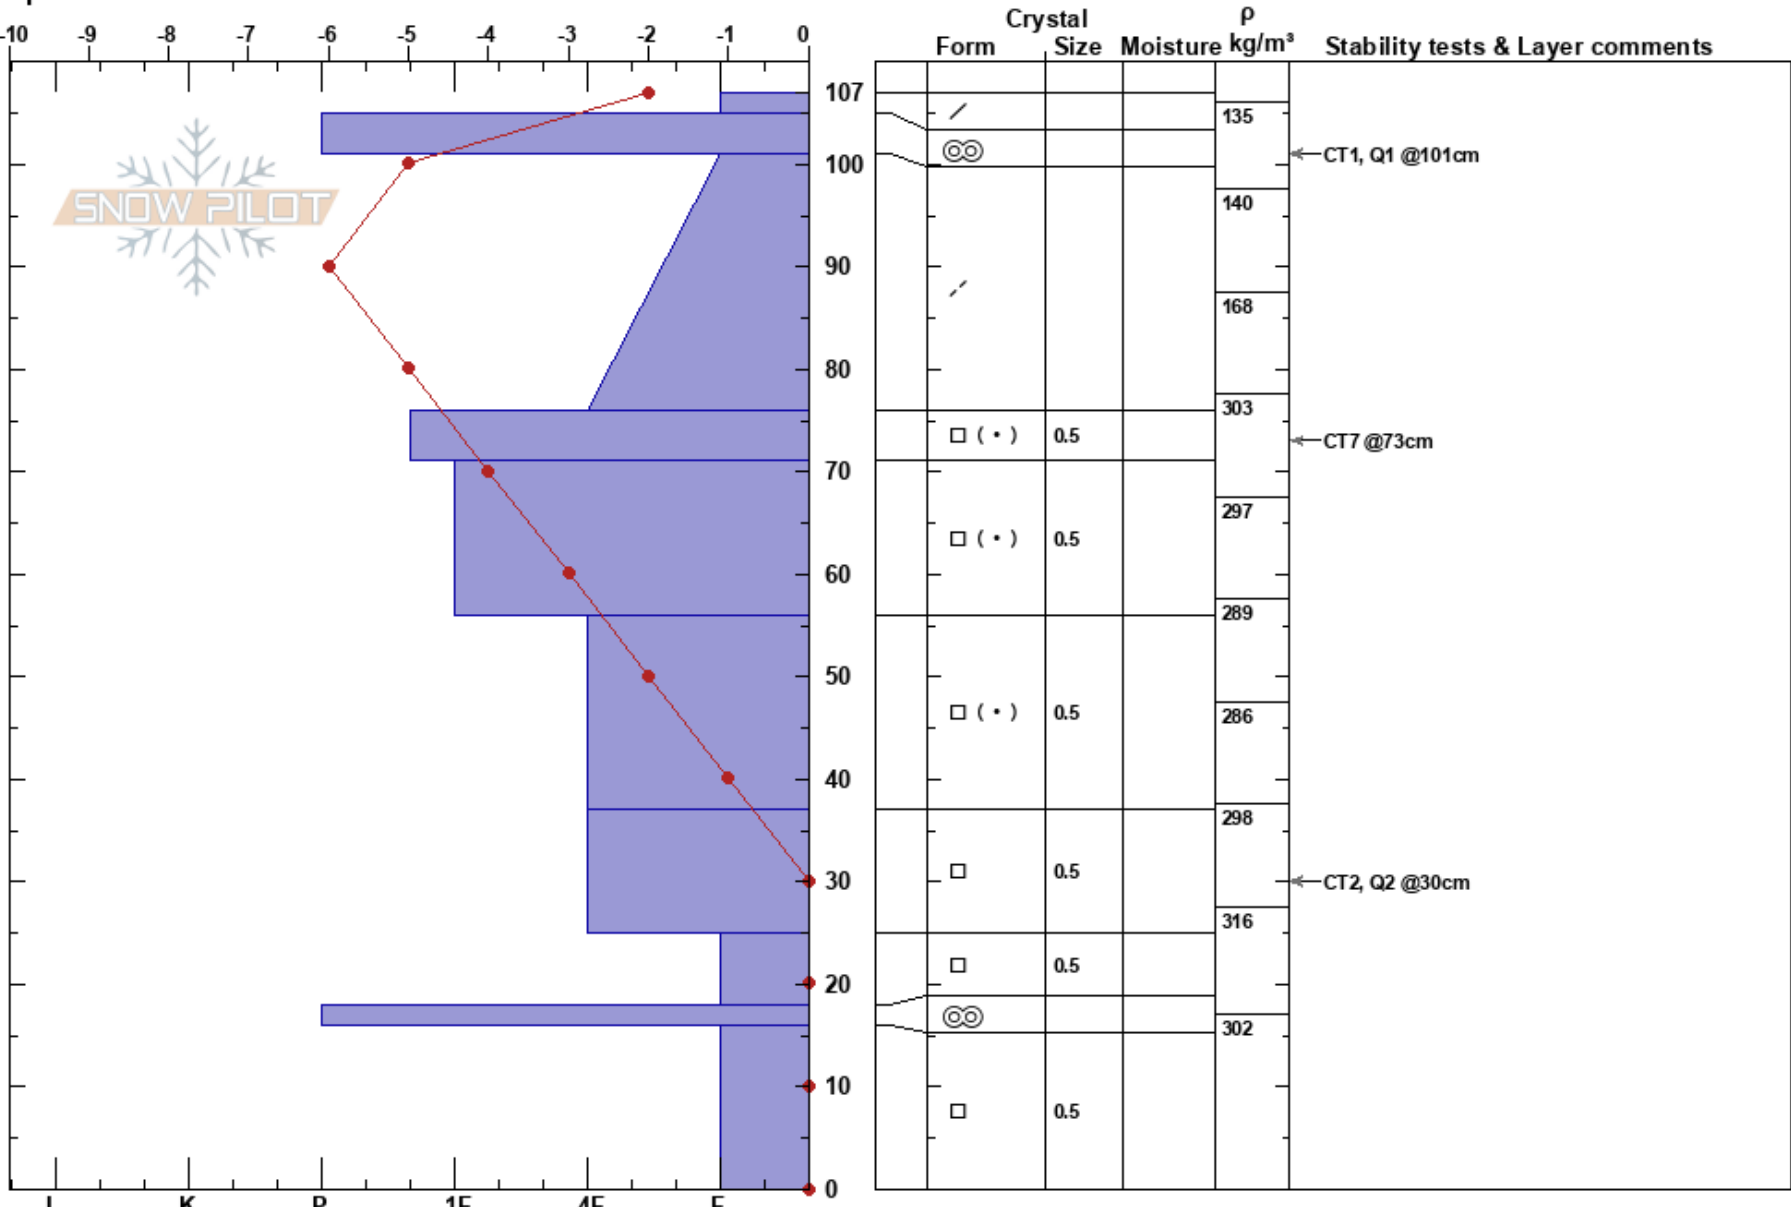

PIT2 Fixed
 Wasatch Range
 UT
 Elevation: 2762 m
 Aspect: 150°
 Specifics:

Joy Sajimon
 02/13/2022 - 10:15am
 Co-ord: 40.61721N, -111.57280W
 Slope Angle: 25°
 Wind Loading:

Stability:
 Air Temperature: -2°C
 Sky Cover:
 Precipitation: NO
 Wind: Calm

HS: 107 Layer Notes:

Notes: SWE = 25.3