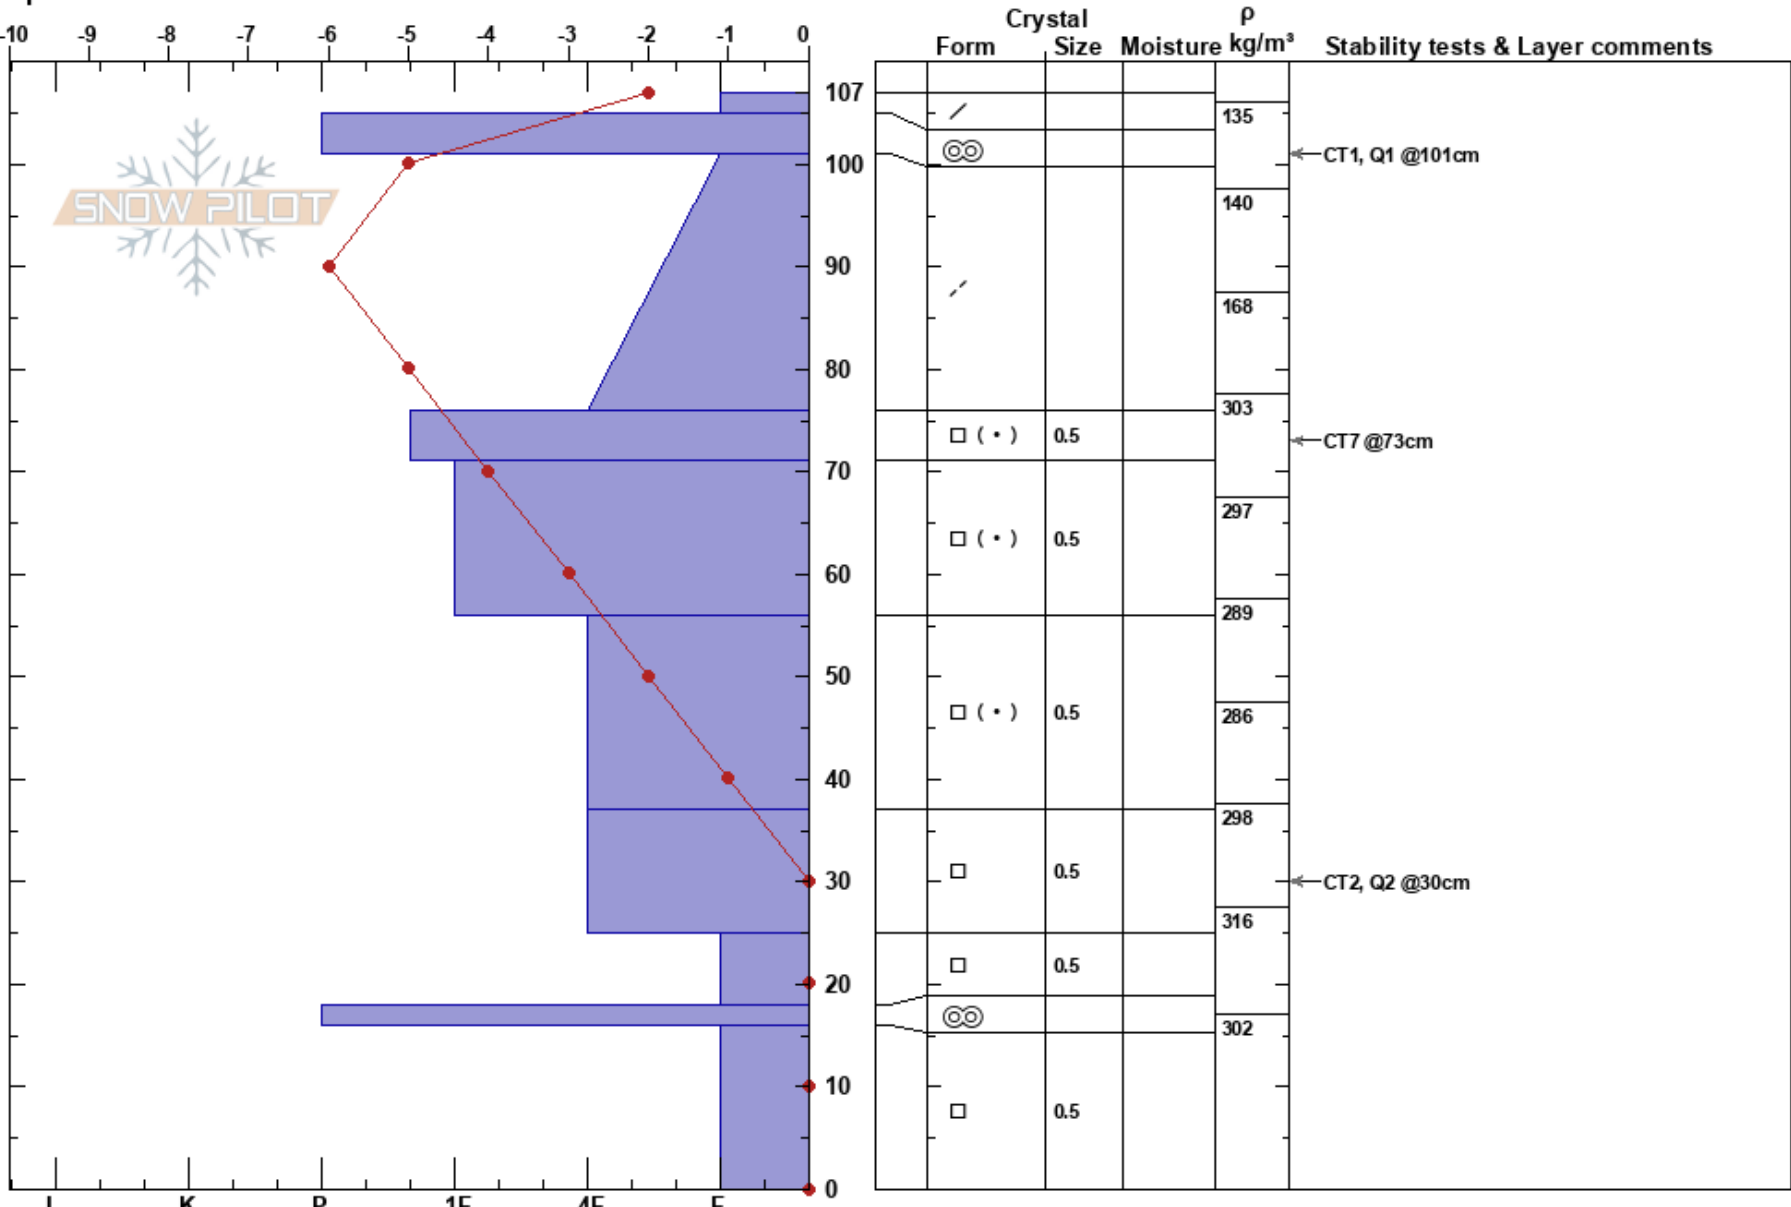

PIT2 Fixed
 Wasatch Range
 UT
 Elevation: 2762 m
 Aspect: 150°
 Specifics:

Joy Sajimon
 02/13/2022 - 10:15am
 Co-ord: 40.61721N, -111.57280W
 Slope Angle: 25°
 Wind Loading:

Stability:
 Air Temperature: -2°C
 Sky Cover:
 Precipitation: NO
 Wind: Calm

HS: 107 Layer Notes:

Height (cm)	Crystal		Moisture	ρ kg/m ³	Stability tests & Layer comments
	Form	Size			
107					
135					
100	⊙⊙				← CT1, Q1 @101cm
140					
168					
303					
70	□ (•)	0.5			← CT7 @73cm
297					
60	□ (•)	0.5			
289					
50	□ (•)	0.5			
286					
40					
298					
30	□	0.5			← CT2, Q2 @30cm
316					
20	⊙⊙				
302					
10	□	0.5			
0					

Notes: SWE = 25.3