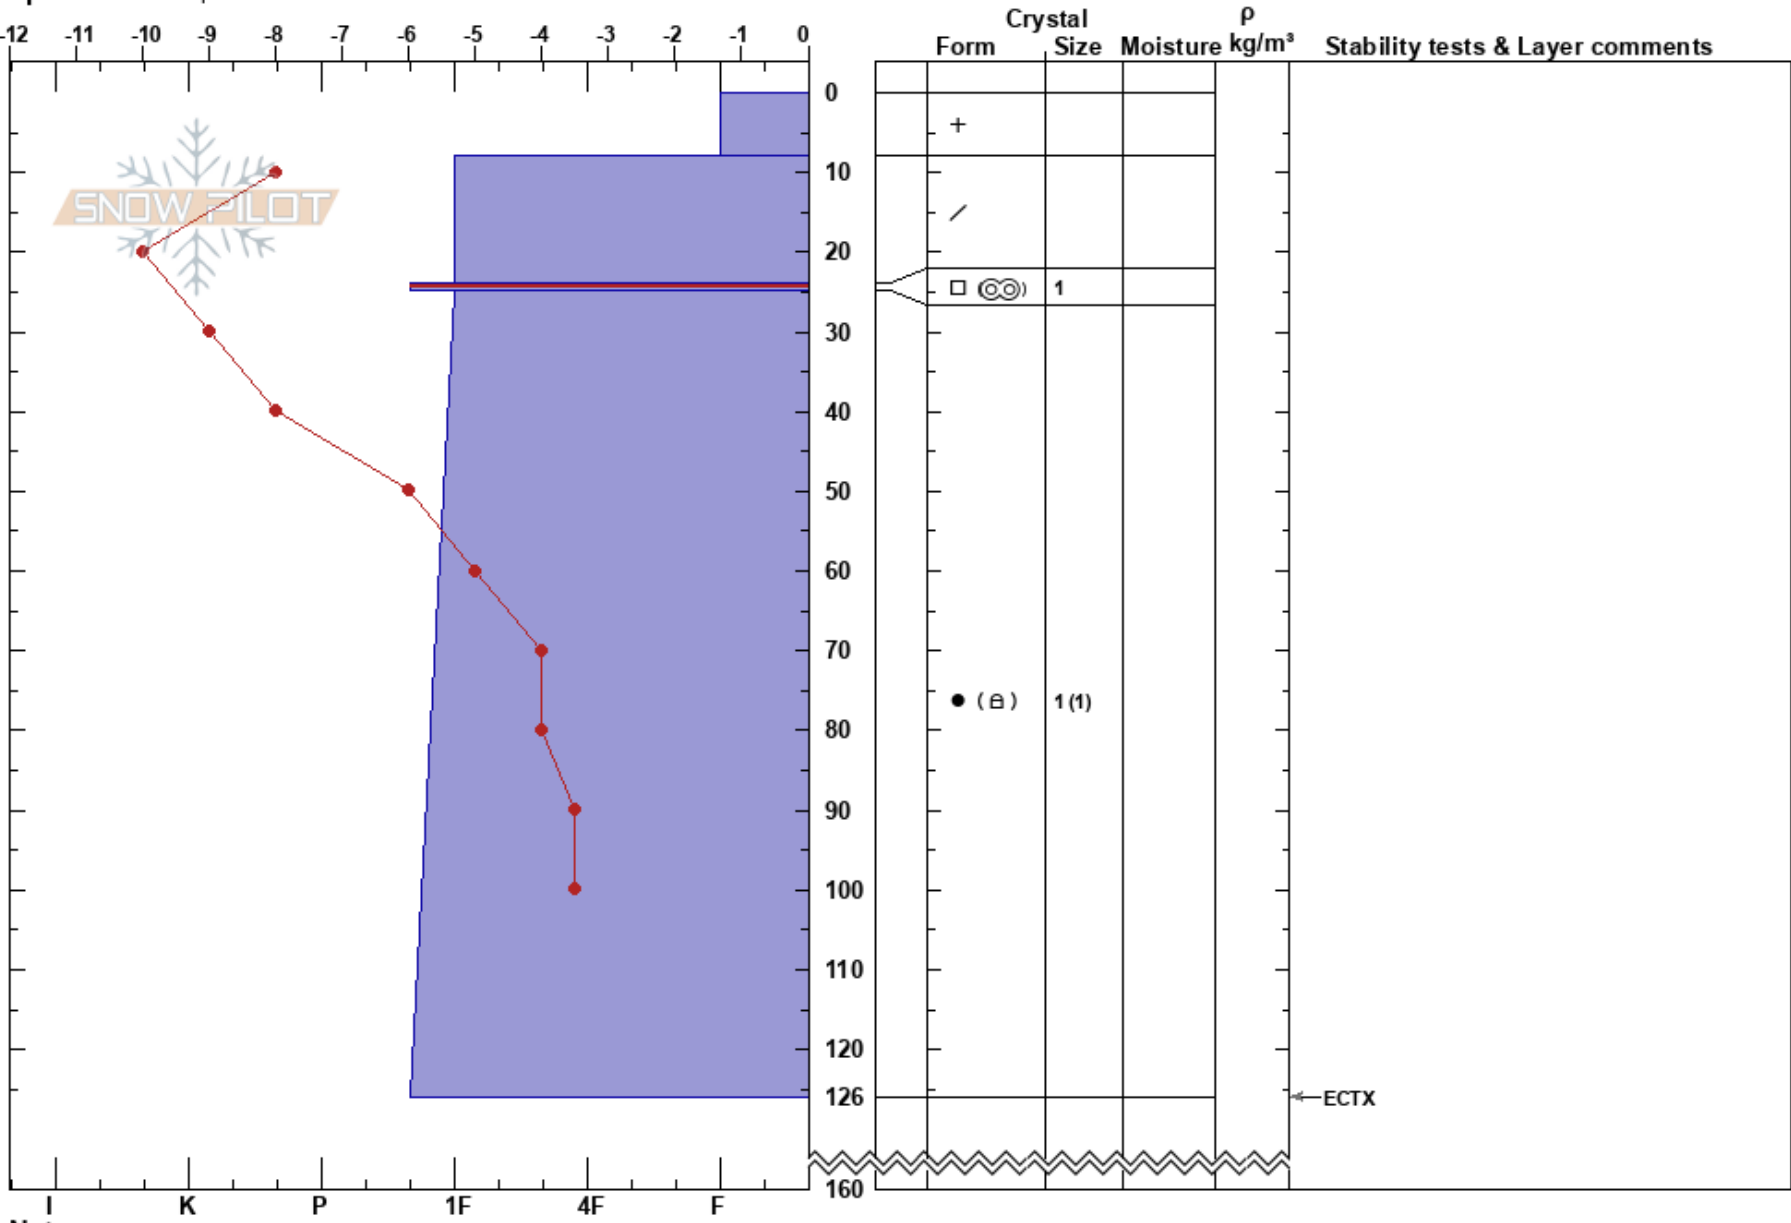

BRC Plutonic
 Monashee
 BC
 Elevation: 2040 m
 Aspect: E
 Specifics: Poor pit location

Anna Loomes
 27/02/2022 - 14:20
 Co-ord: 49.23655N, -117.84218E
 Slope Angle: 34°
 Wind Loading:

Stability: HS: 160
 Air Temperature: 24-25cm: Problematic layer
 Sky Cover: FEW
 Precipitation: NO
 Wind: Calm