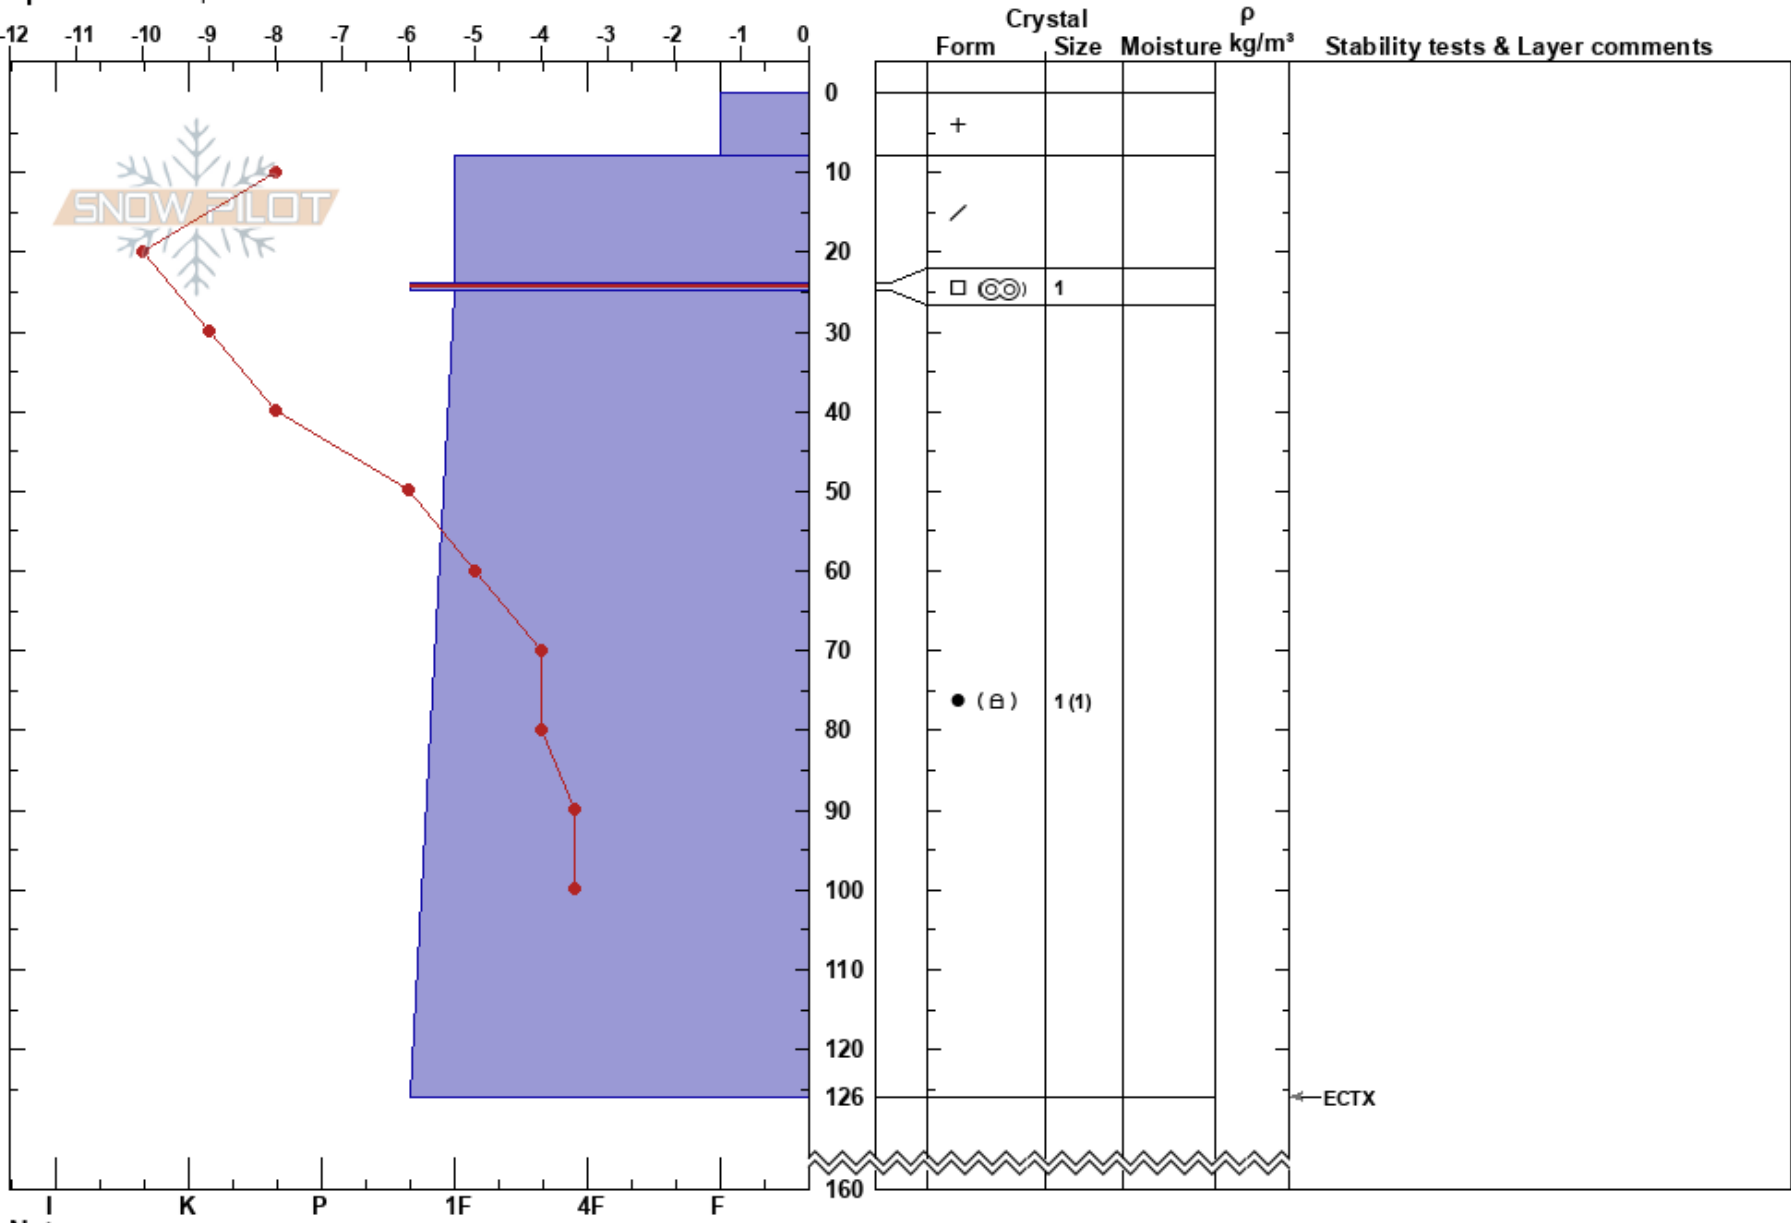

BRC Plutonic
 Monashee
 BC
 Elevation: 2040 m
 Aspect: E
 Specifics: Poor pit location

Anna Loomes
 27/02/2022 - 14:20
 Co-ord: 49.23655N, -117.84218E
 Slope Angle: 34°
 Wind Loading:

Stability:
 Air Temperature:
 Sky Cover: FEW
 Precipitation: NO
 Wind: Calm

HS: 160
 Layer Notes:
 24-25cm: Problematic layer

Notes: