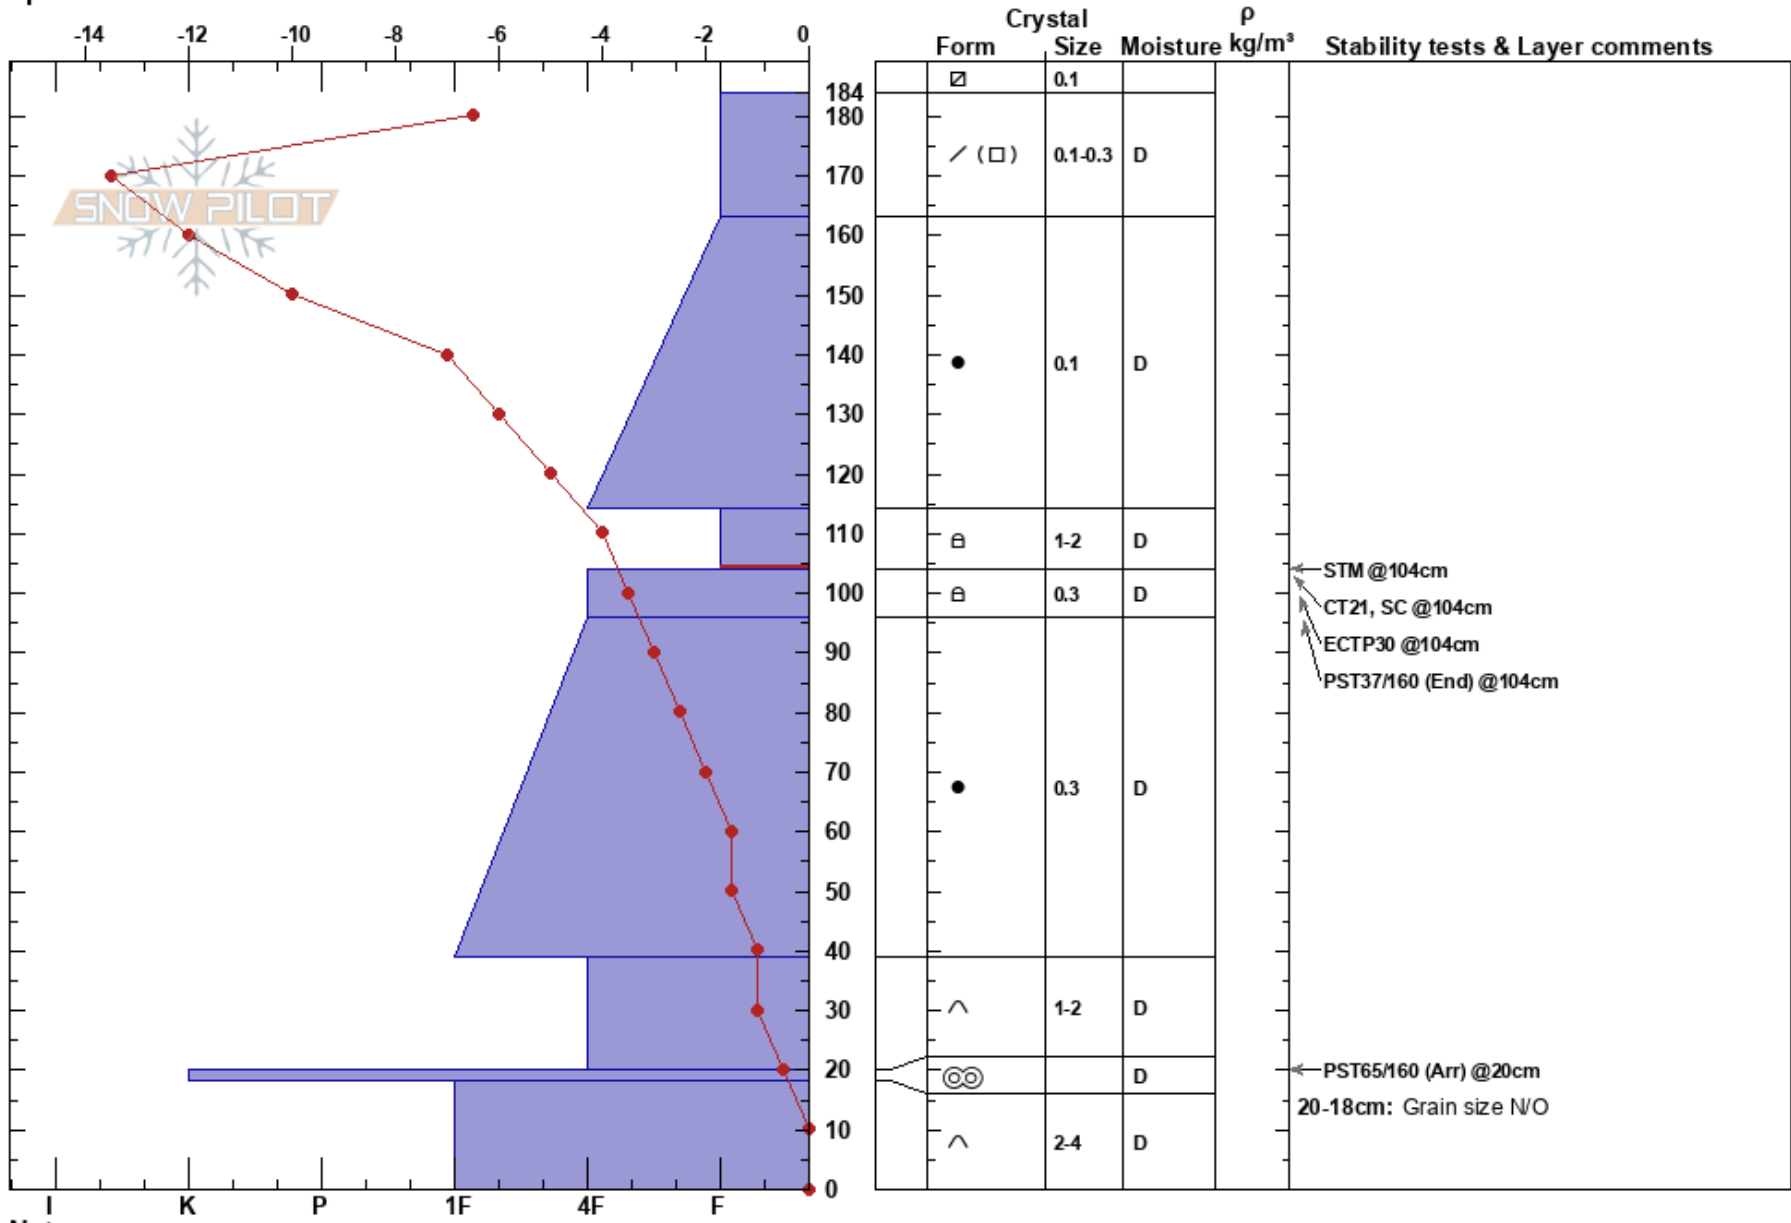

RMP - Swamp Angel  
 San Juan Range  
 CO  
 Elevation: 11054 ft  
 Aspect: NE  
 Specifics:

Josh Vincent  
 02/27/2022 - 12:00pm  
 Co-ord: 13S 261739W 4198950N  
 Slope Angle: 9°  
 Wind Loading:

Stability: **HS: 184**  
 Air Temperature: -4°C **PF: 30**  
 Sky Cover: CLR **PS: 15**  
 Precipitation: NO  
 Wind: Calm  
**Layer Notes:**  
 114-104cm: Problematic layer  
 20-18cm: Grain size N/O